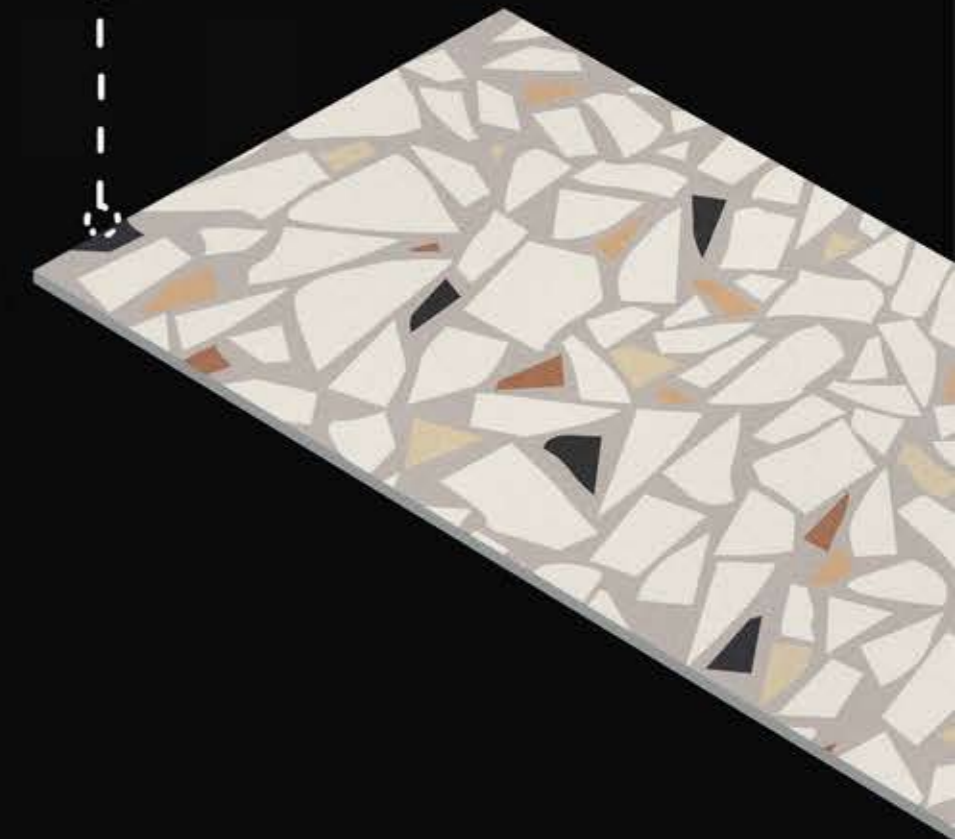

RALPH LAUREN

Sugar Collection

NOVA CREMA

SIZE : 600X1200 MM
FINISH : SUGAR

RANDOM FACE : 1

REAL VIEW

LIVING ROOM

HOTEL