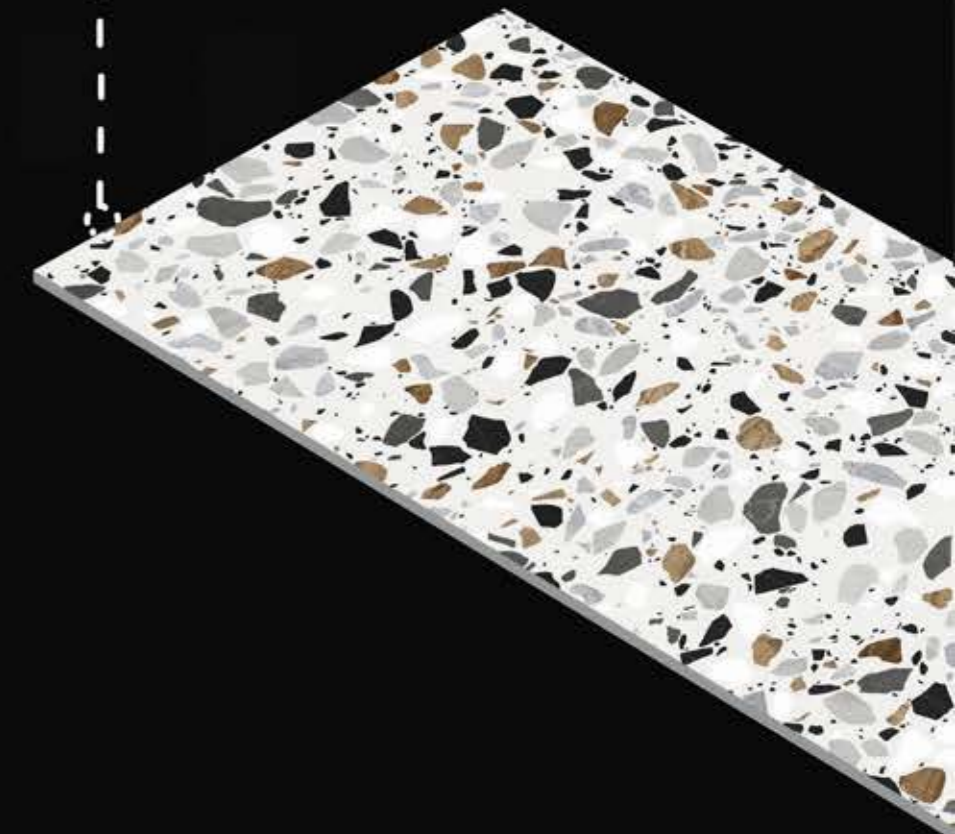

Sugar Collection

SKYLAR FINE

SIZE : 600X1200 MM
FINISH : SUGAR

RANDOM FACE : 1

REAL VIEW

LIVING ROOM

HOTEL

RESTAURANT