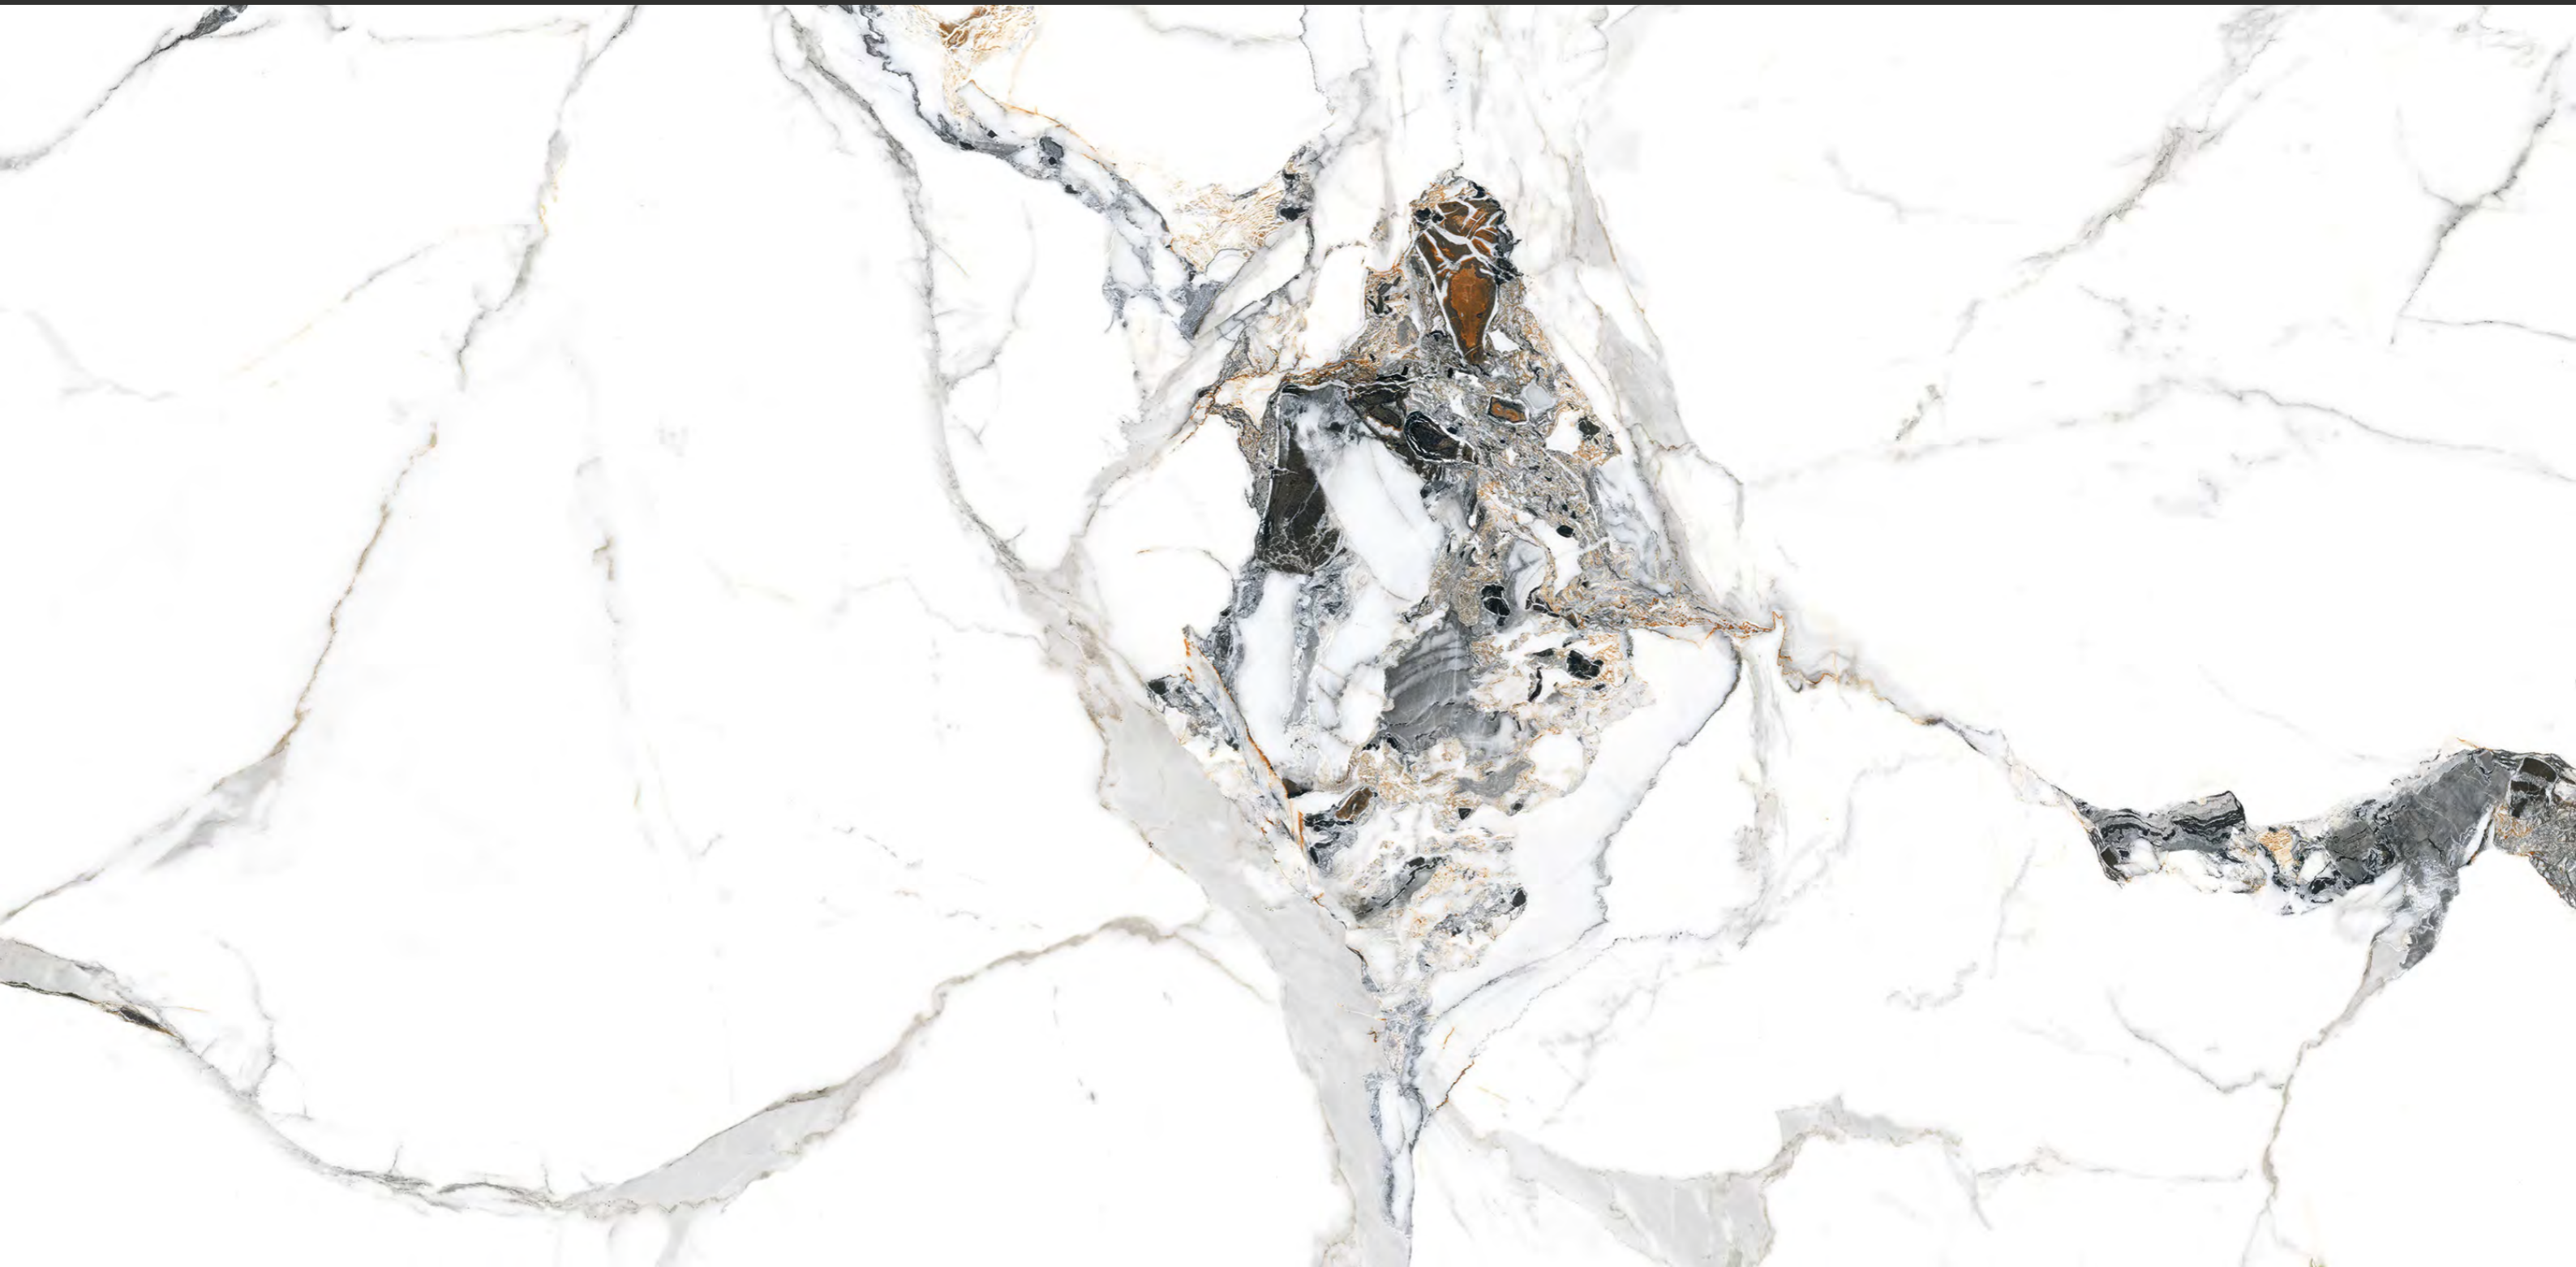

# SUPERIOR WHITE

---

SIZE :  
600x1200mm

FINISH  
SATIN MATT