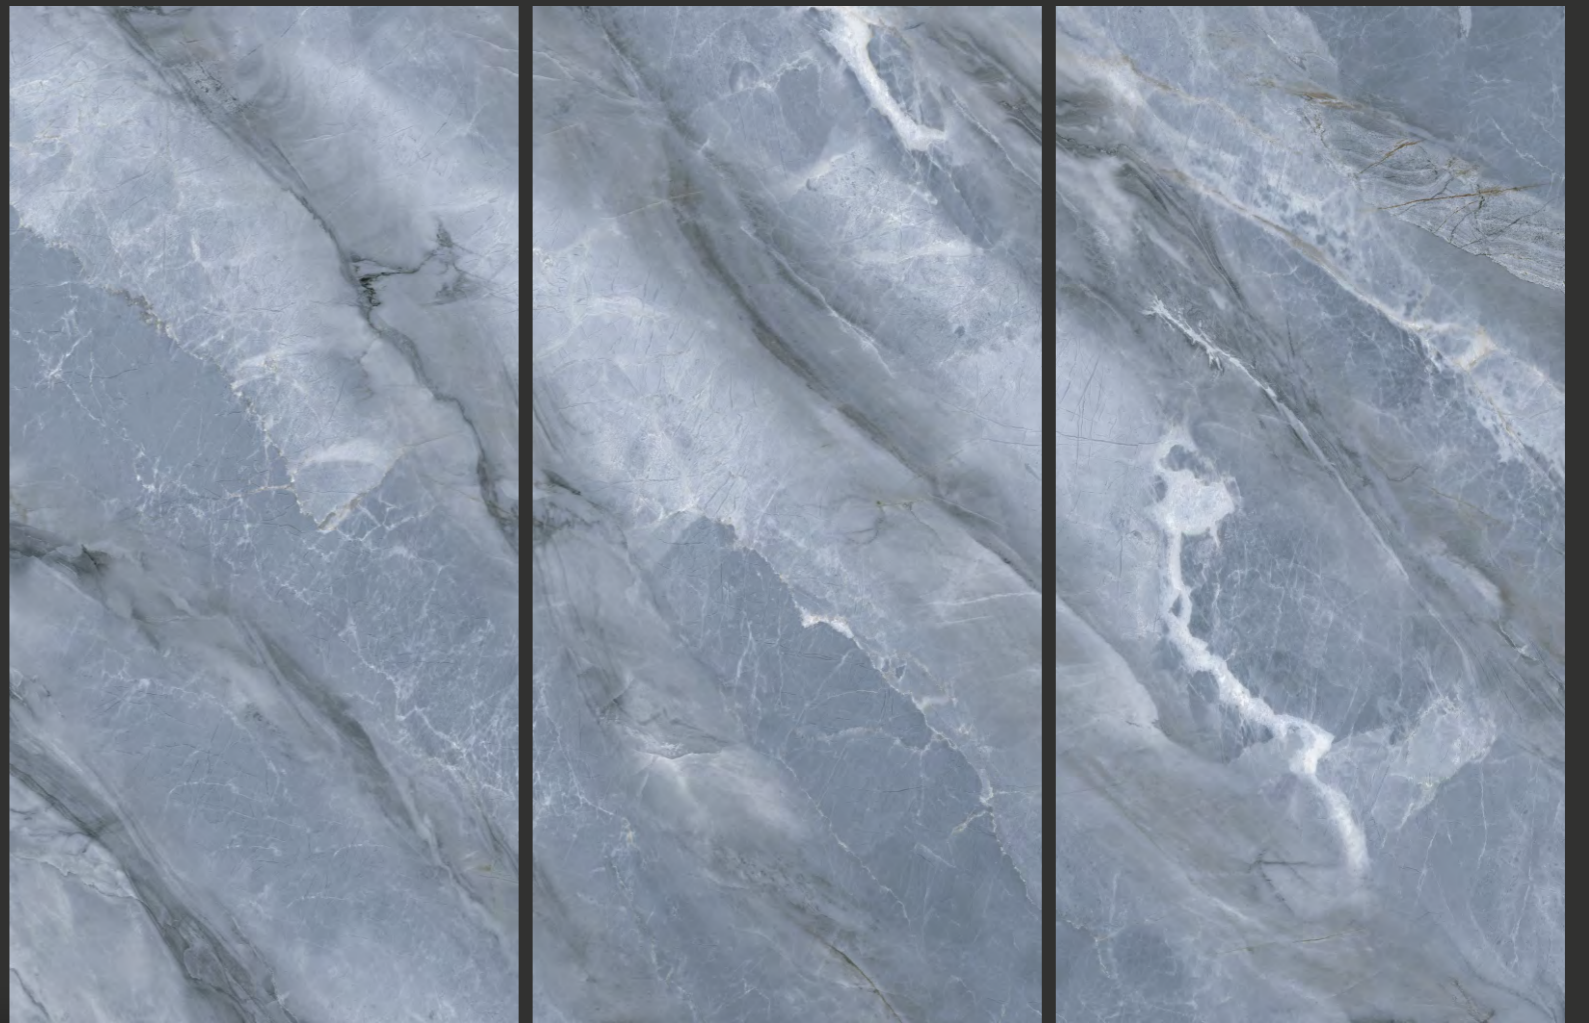

CINEMATIC BLUE

SIZE :
600x1200mm

FINISH
SATIN MATT

RANDOM
■■■■