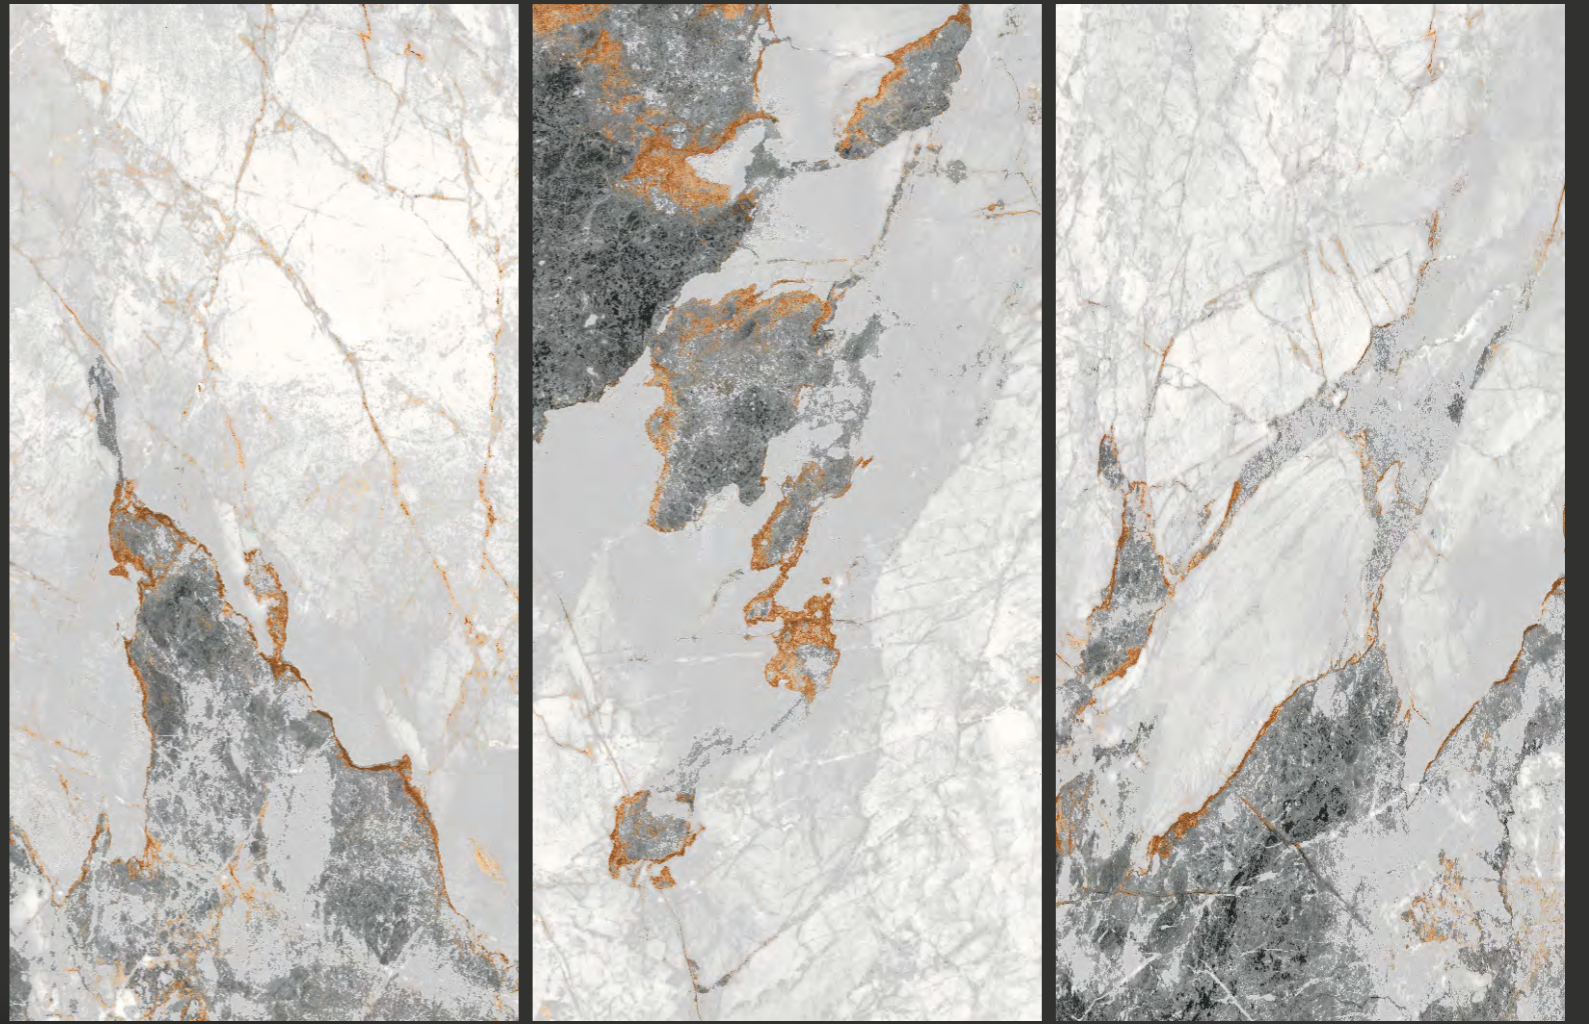

GROTON STATUARIO

SIZE :
600x1200mm

FINISH
SATIN MATT

RANDOM