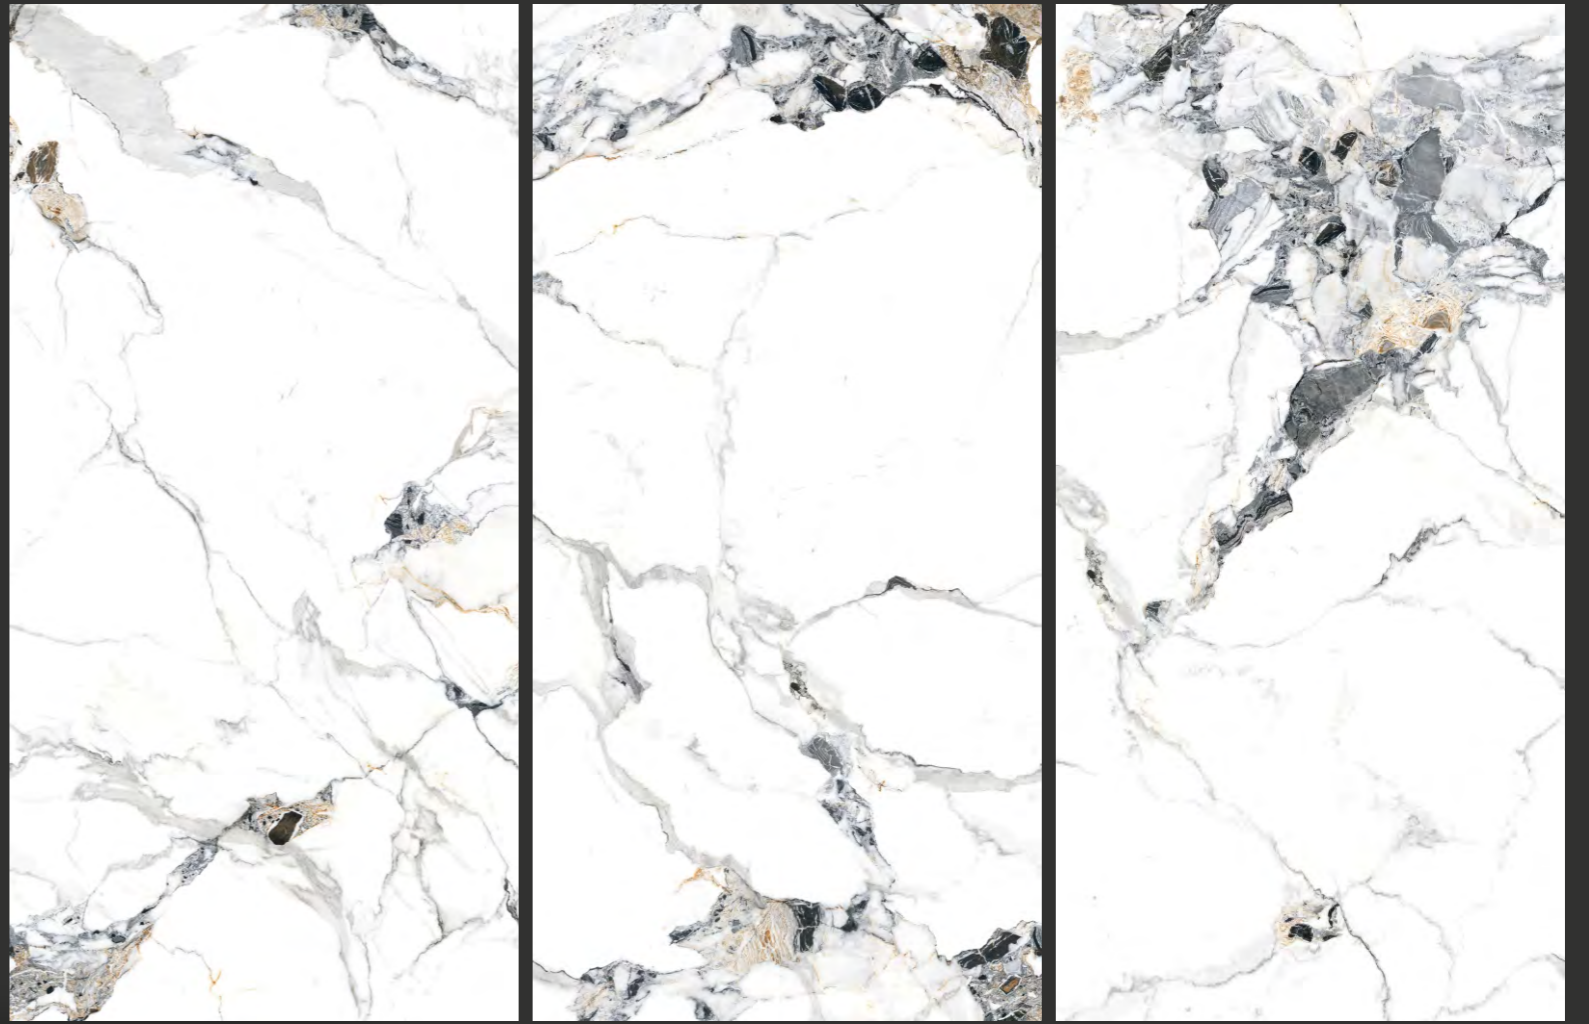

SUPERIOR WHITE

SIZE :
600x1200mm

FINISH
SATIN MATT

RANDOM