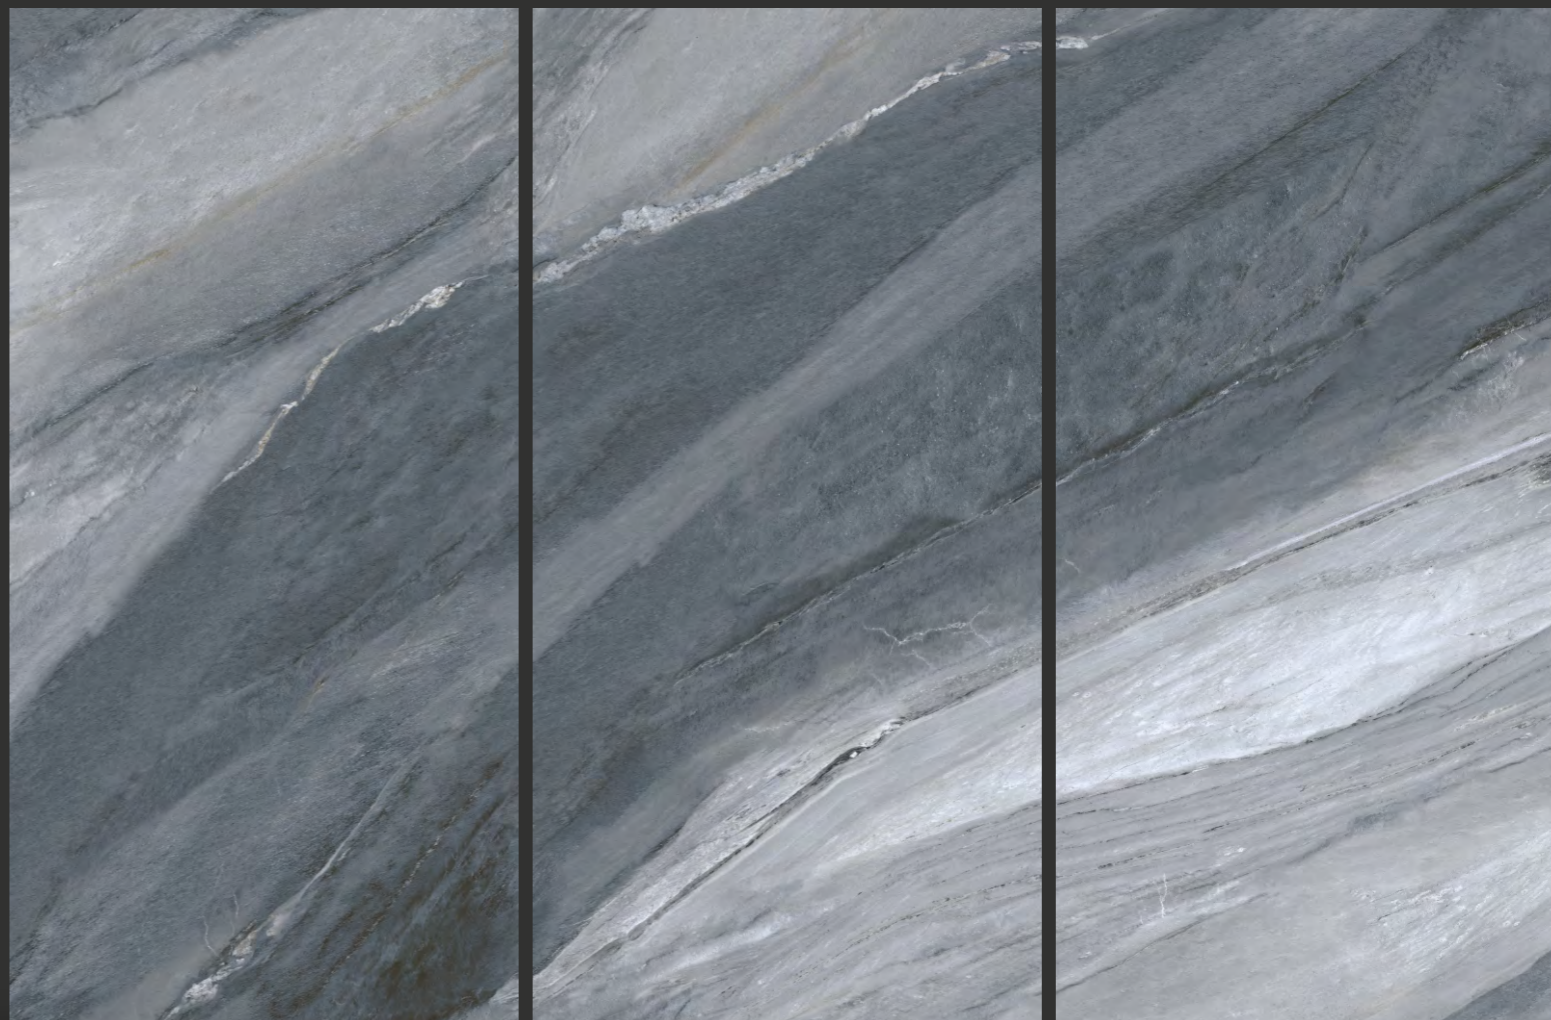

ENEGETIC BLUE

SIZE :
600x1200mm

FINISH
SATIN MATT

RANDOM