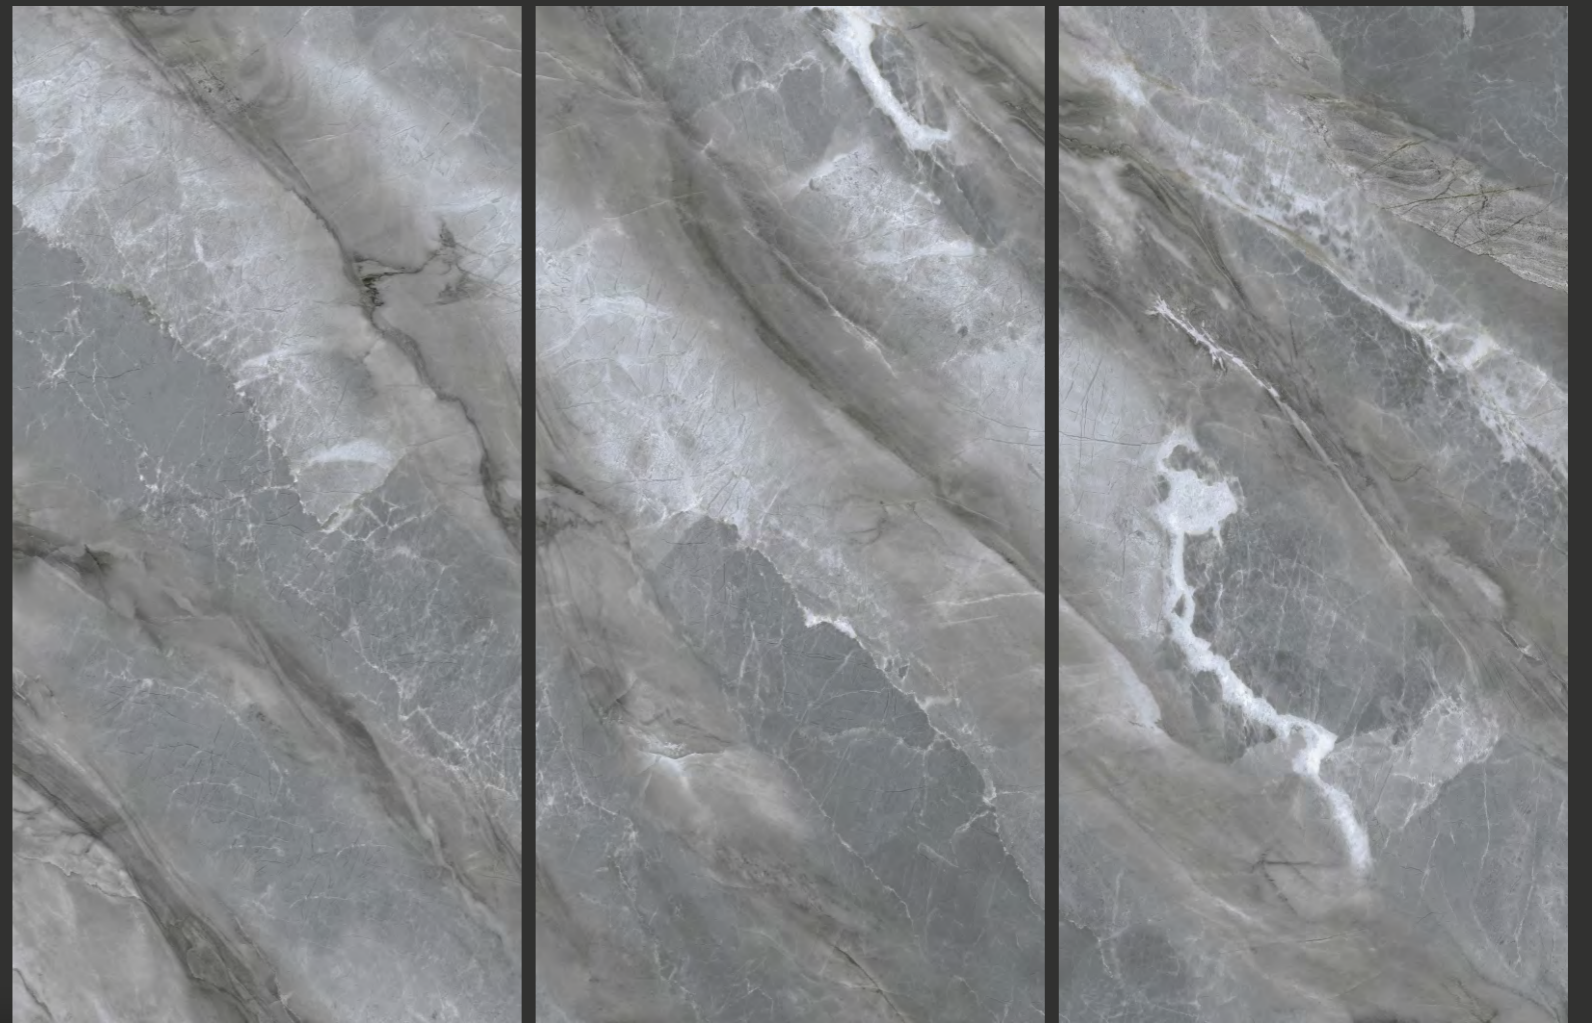

CINEMATIC GREY

SIZE :
600x1200mm

FINISH
SATIN MATT

RANDOM