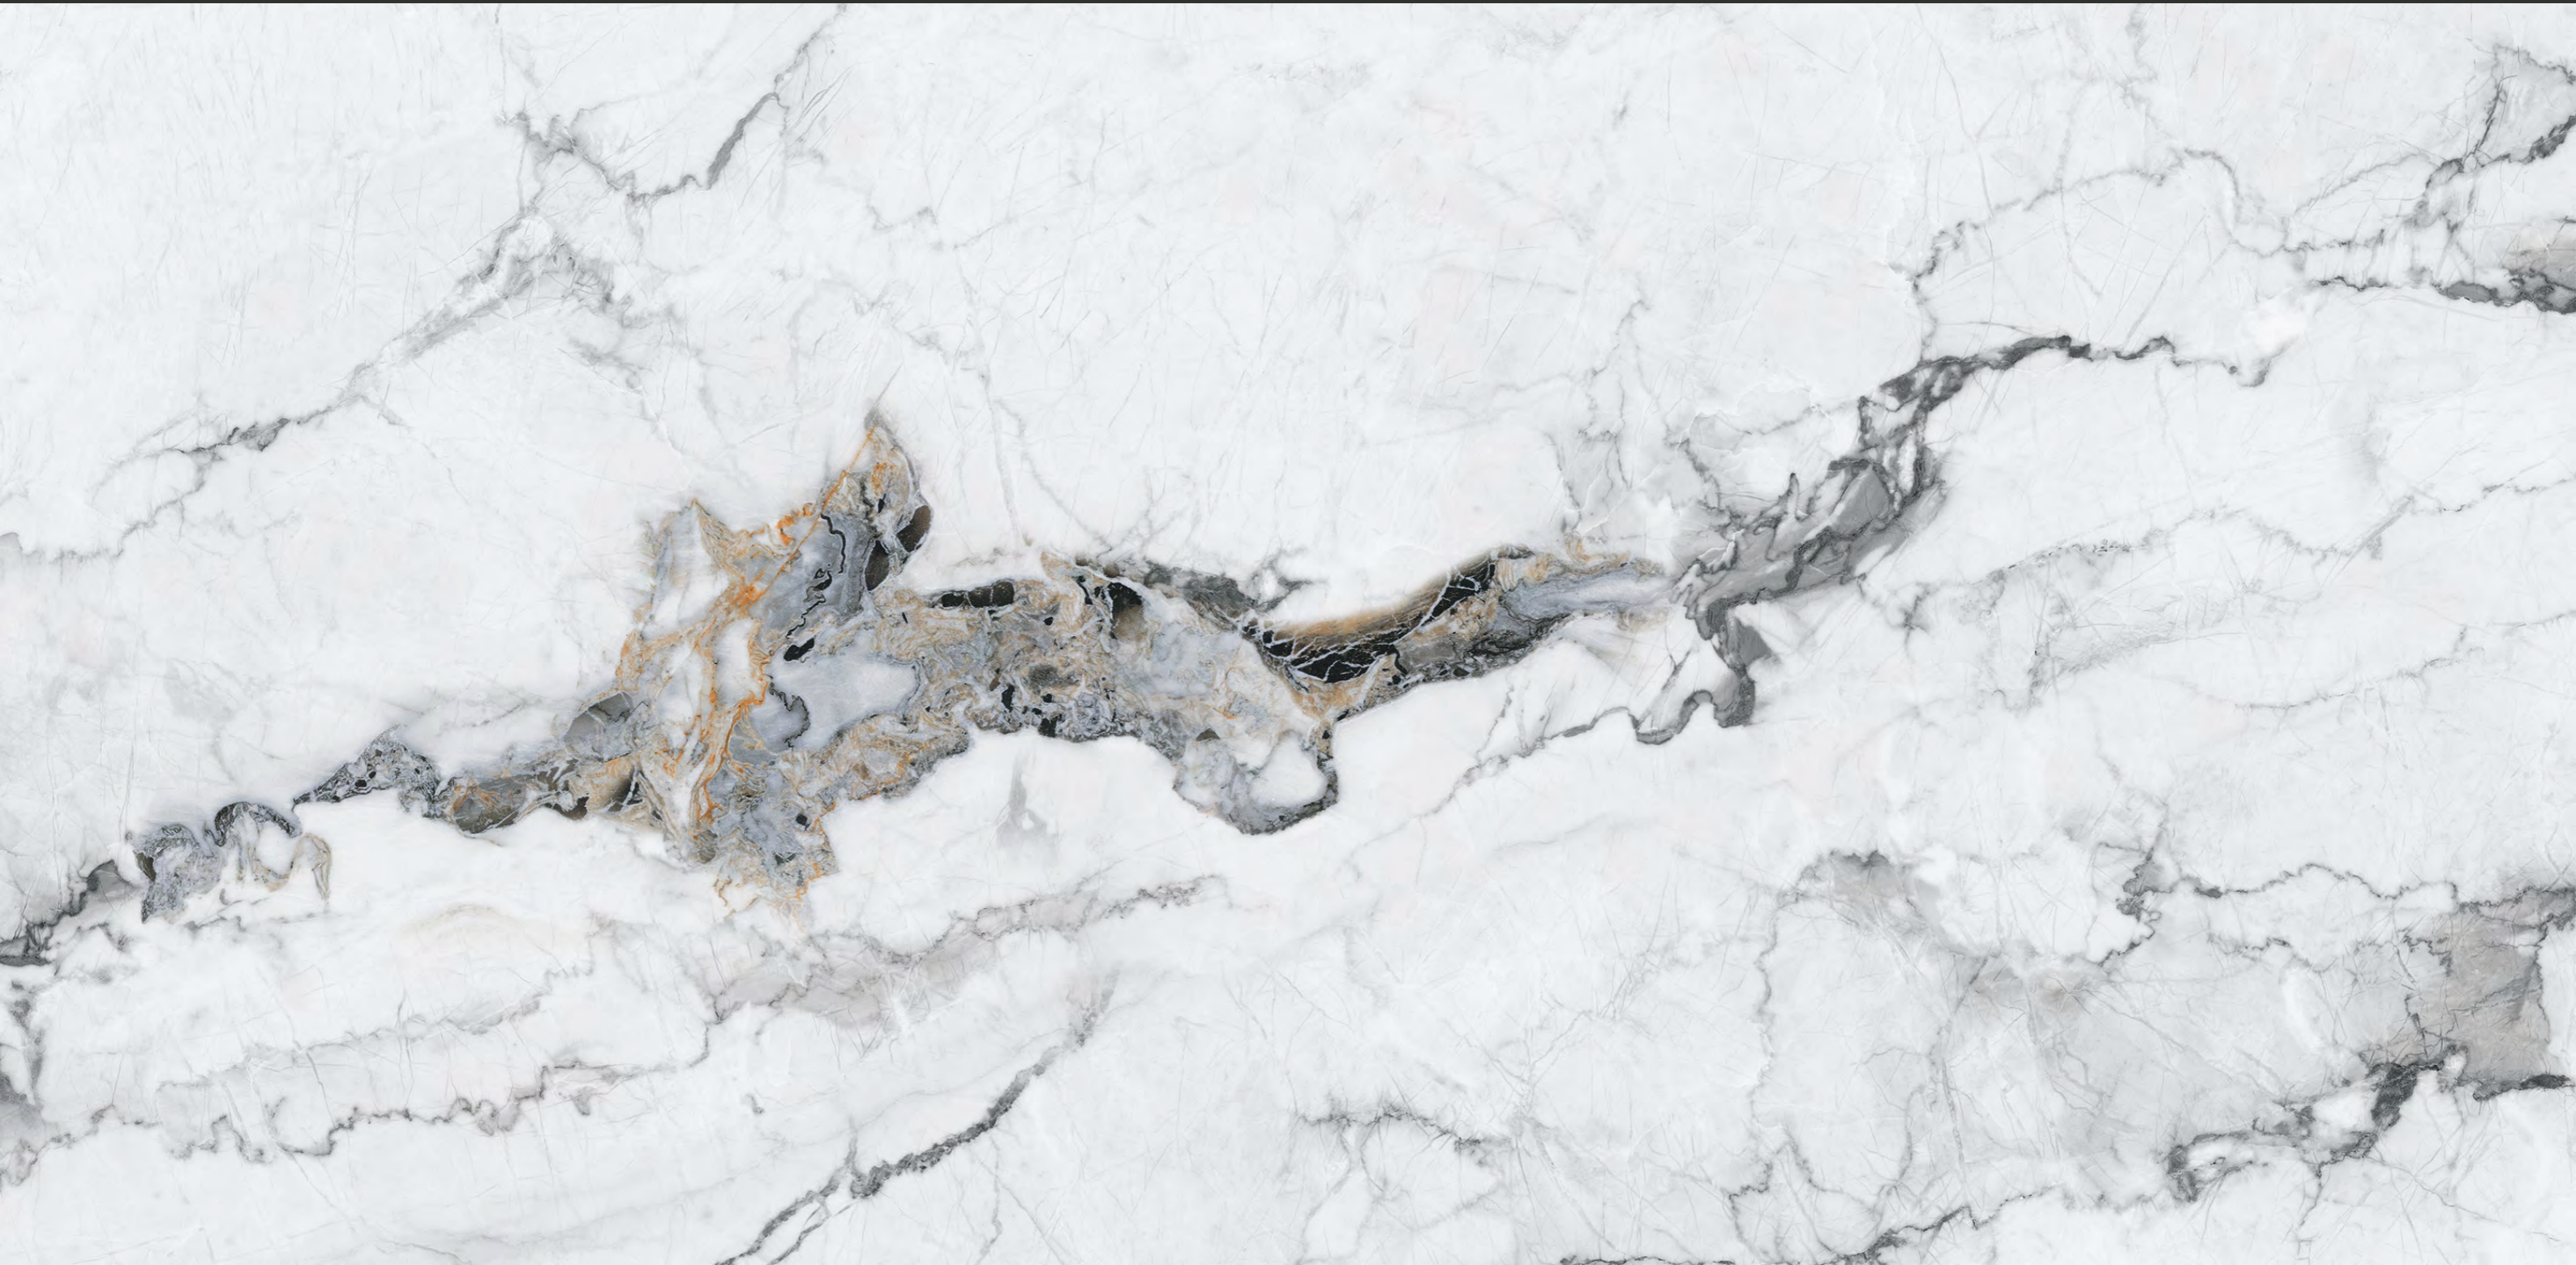

ASPECT WHITE

SIZE :
600x1200mm

FINISH
SATIN MATT