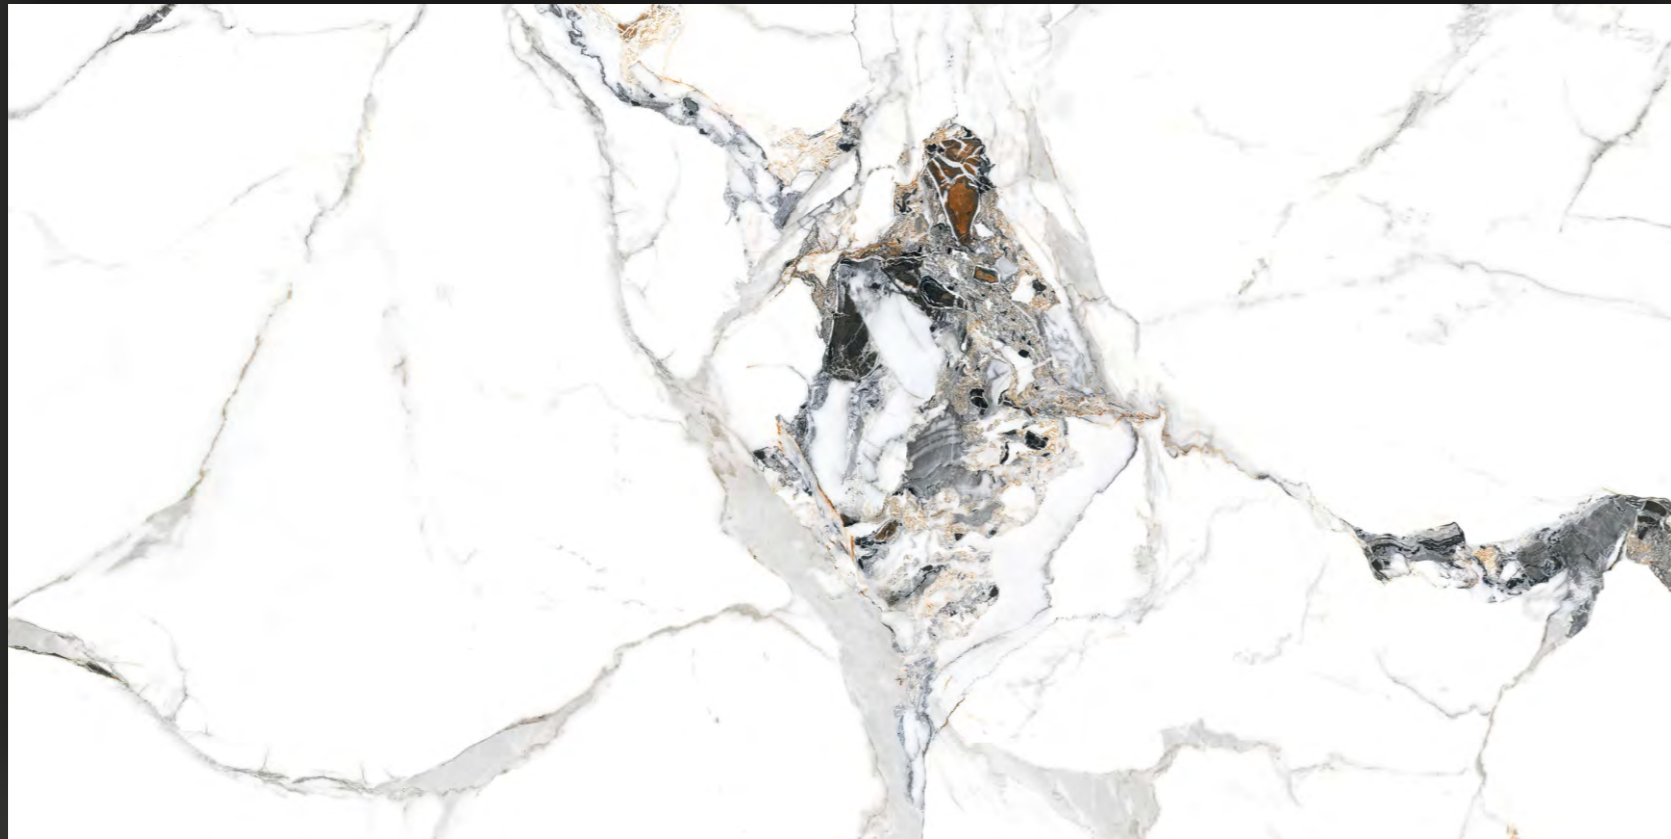

SUPERIOR WHITE

SIZE :
600x1200mm

FINISH
SATIN MATT

RANDOM