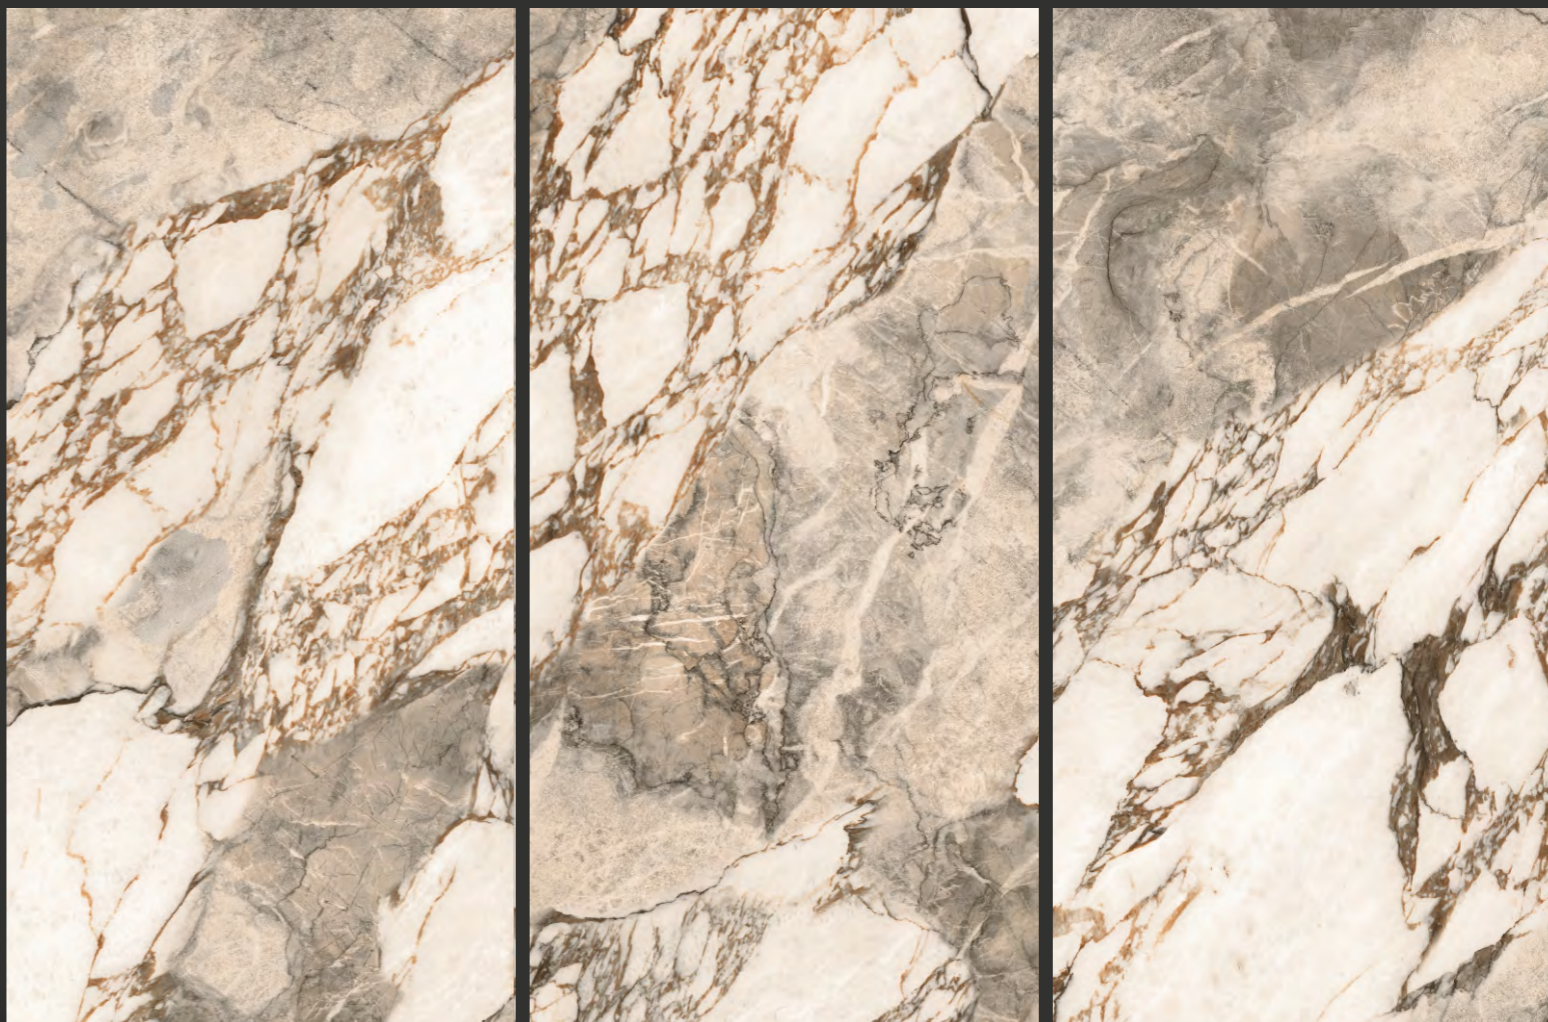

AERON BROWN

SIZE :
600x1200mm

FINISH
SATIN MATT

RANDOM