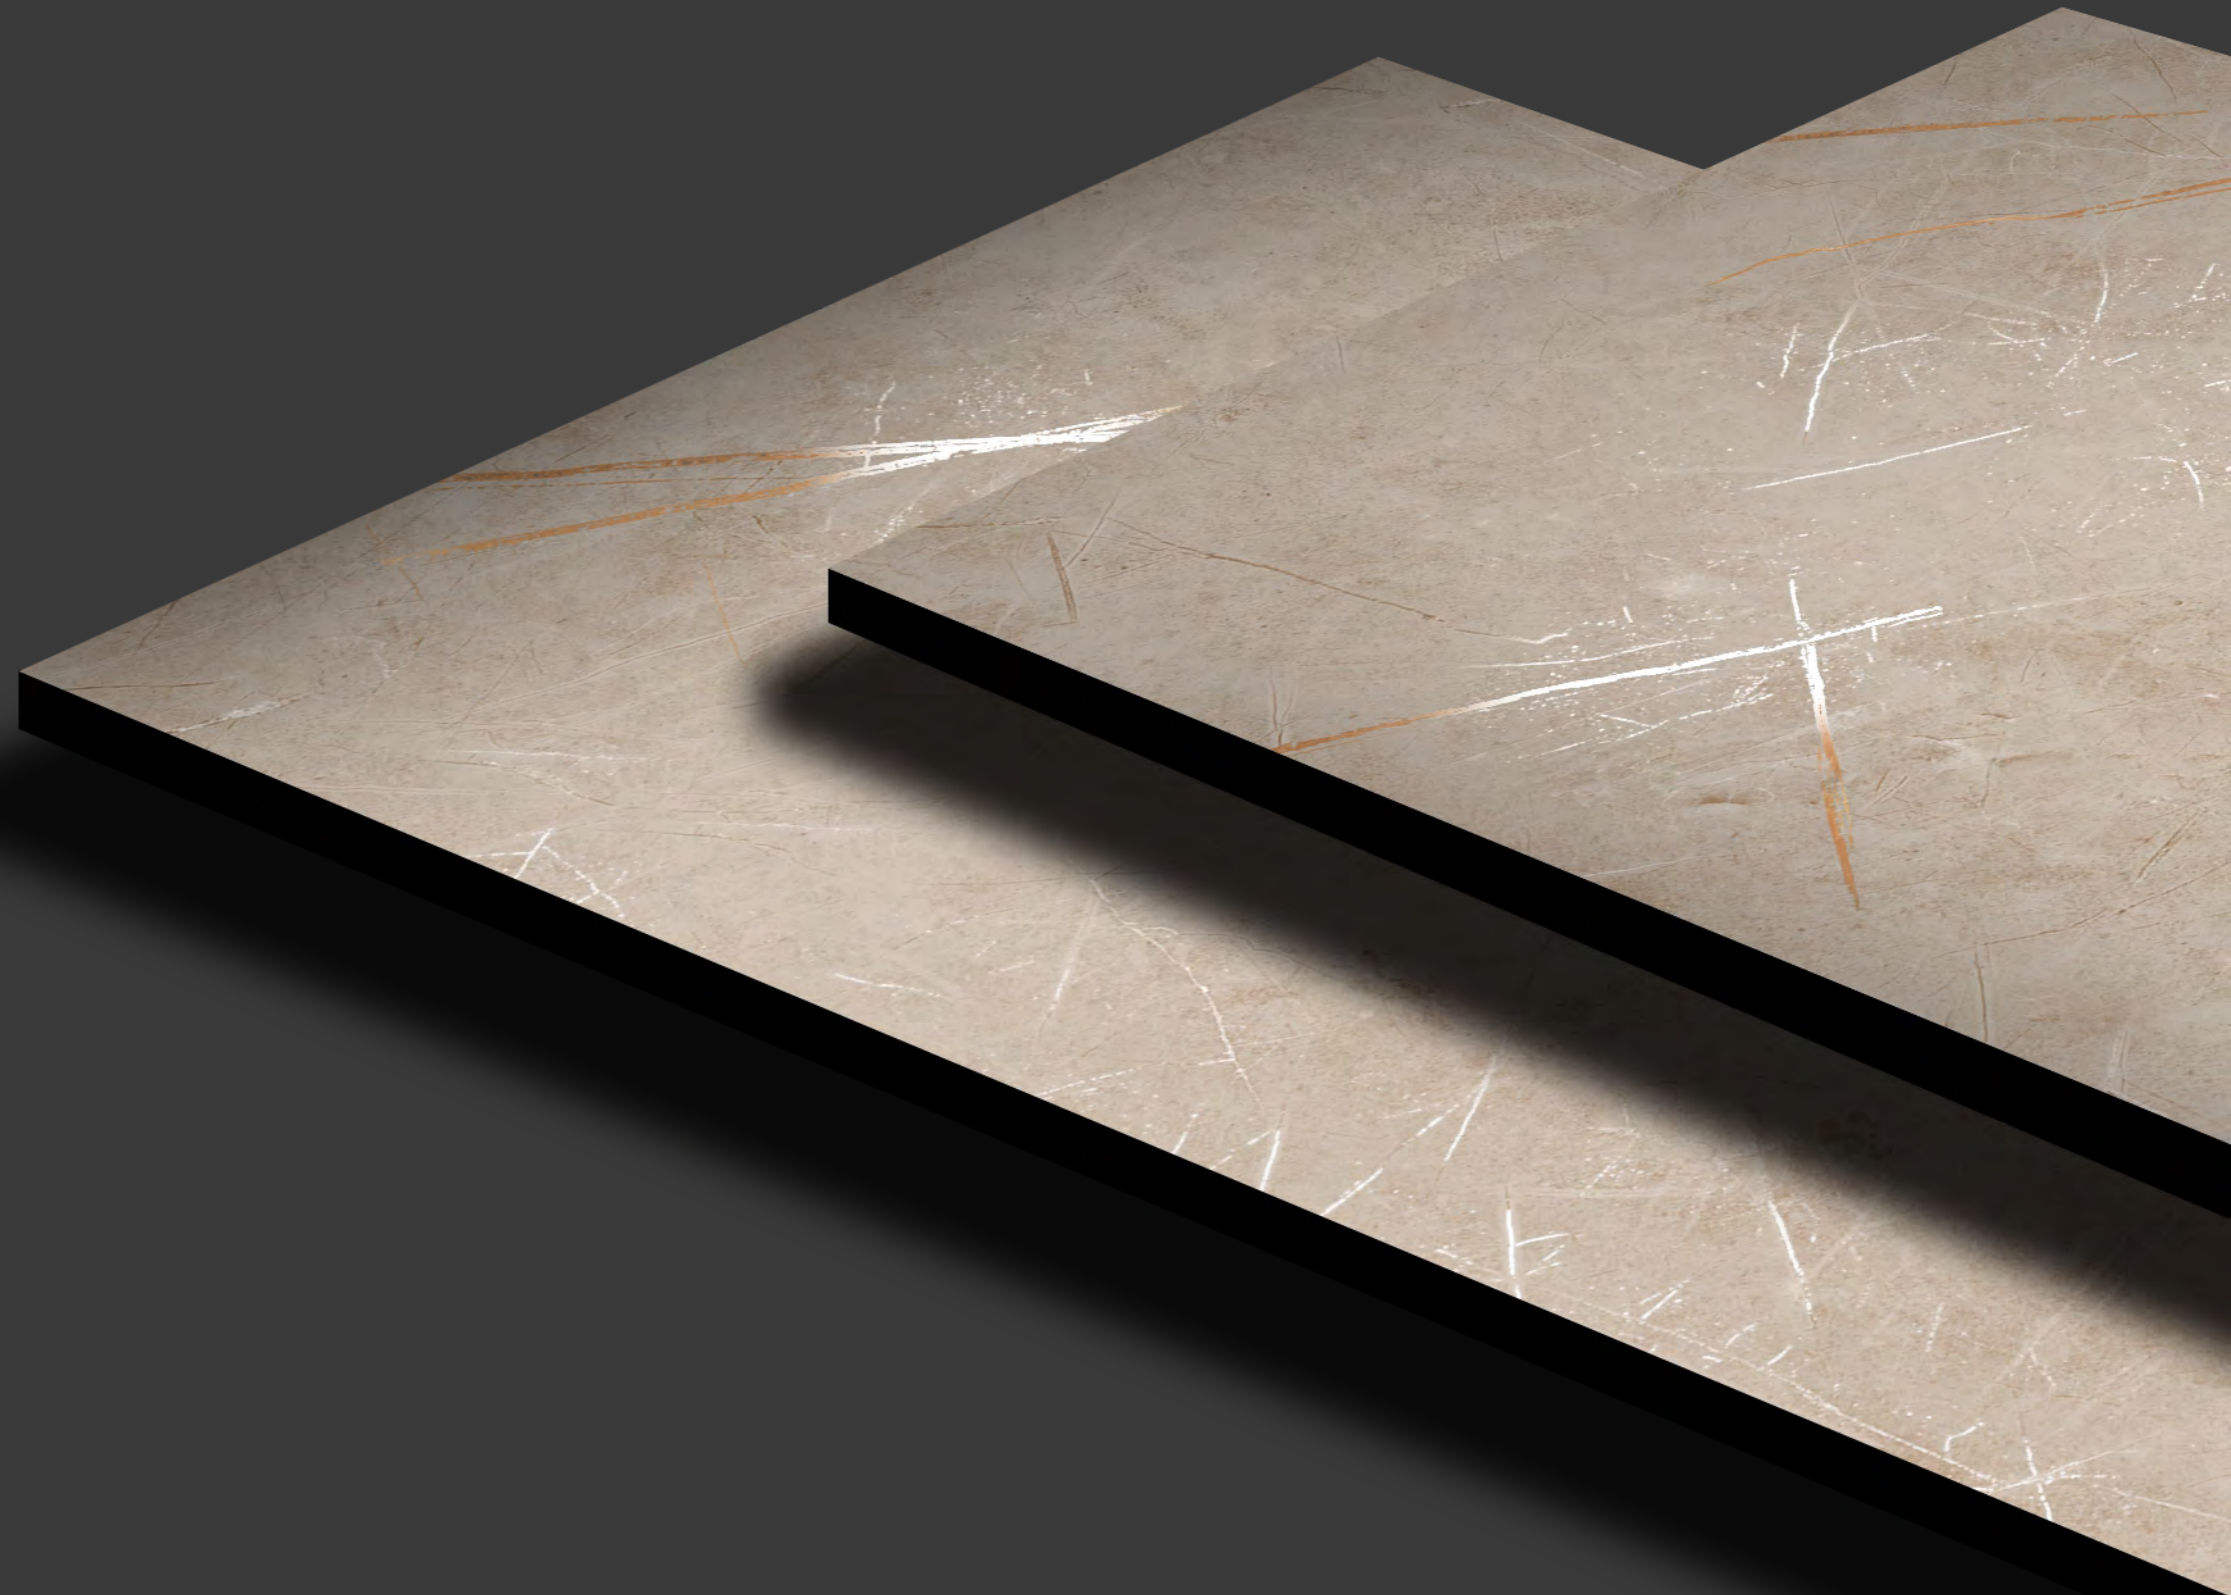

ENDLESS carving

COLLECTION

CLANTON
CREMA