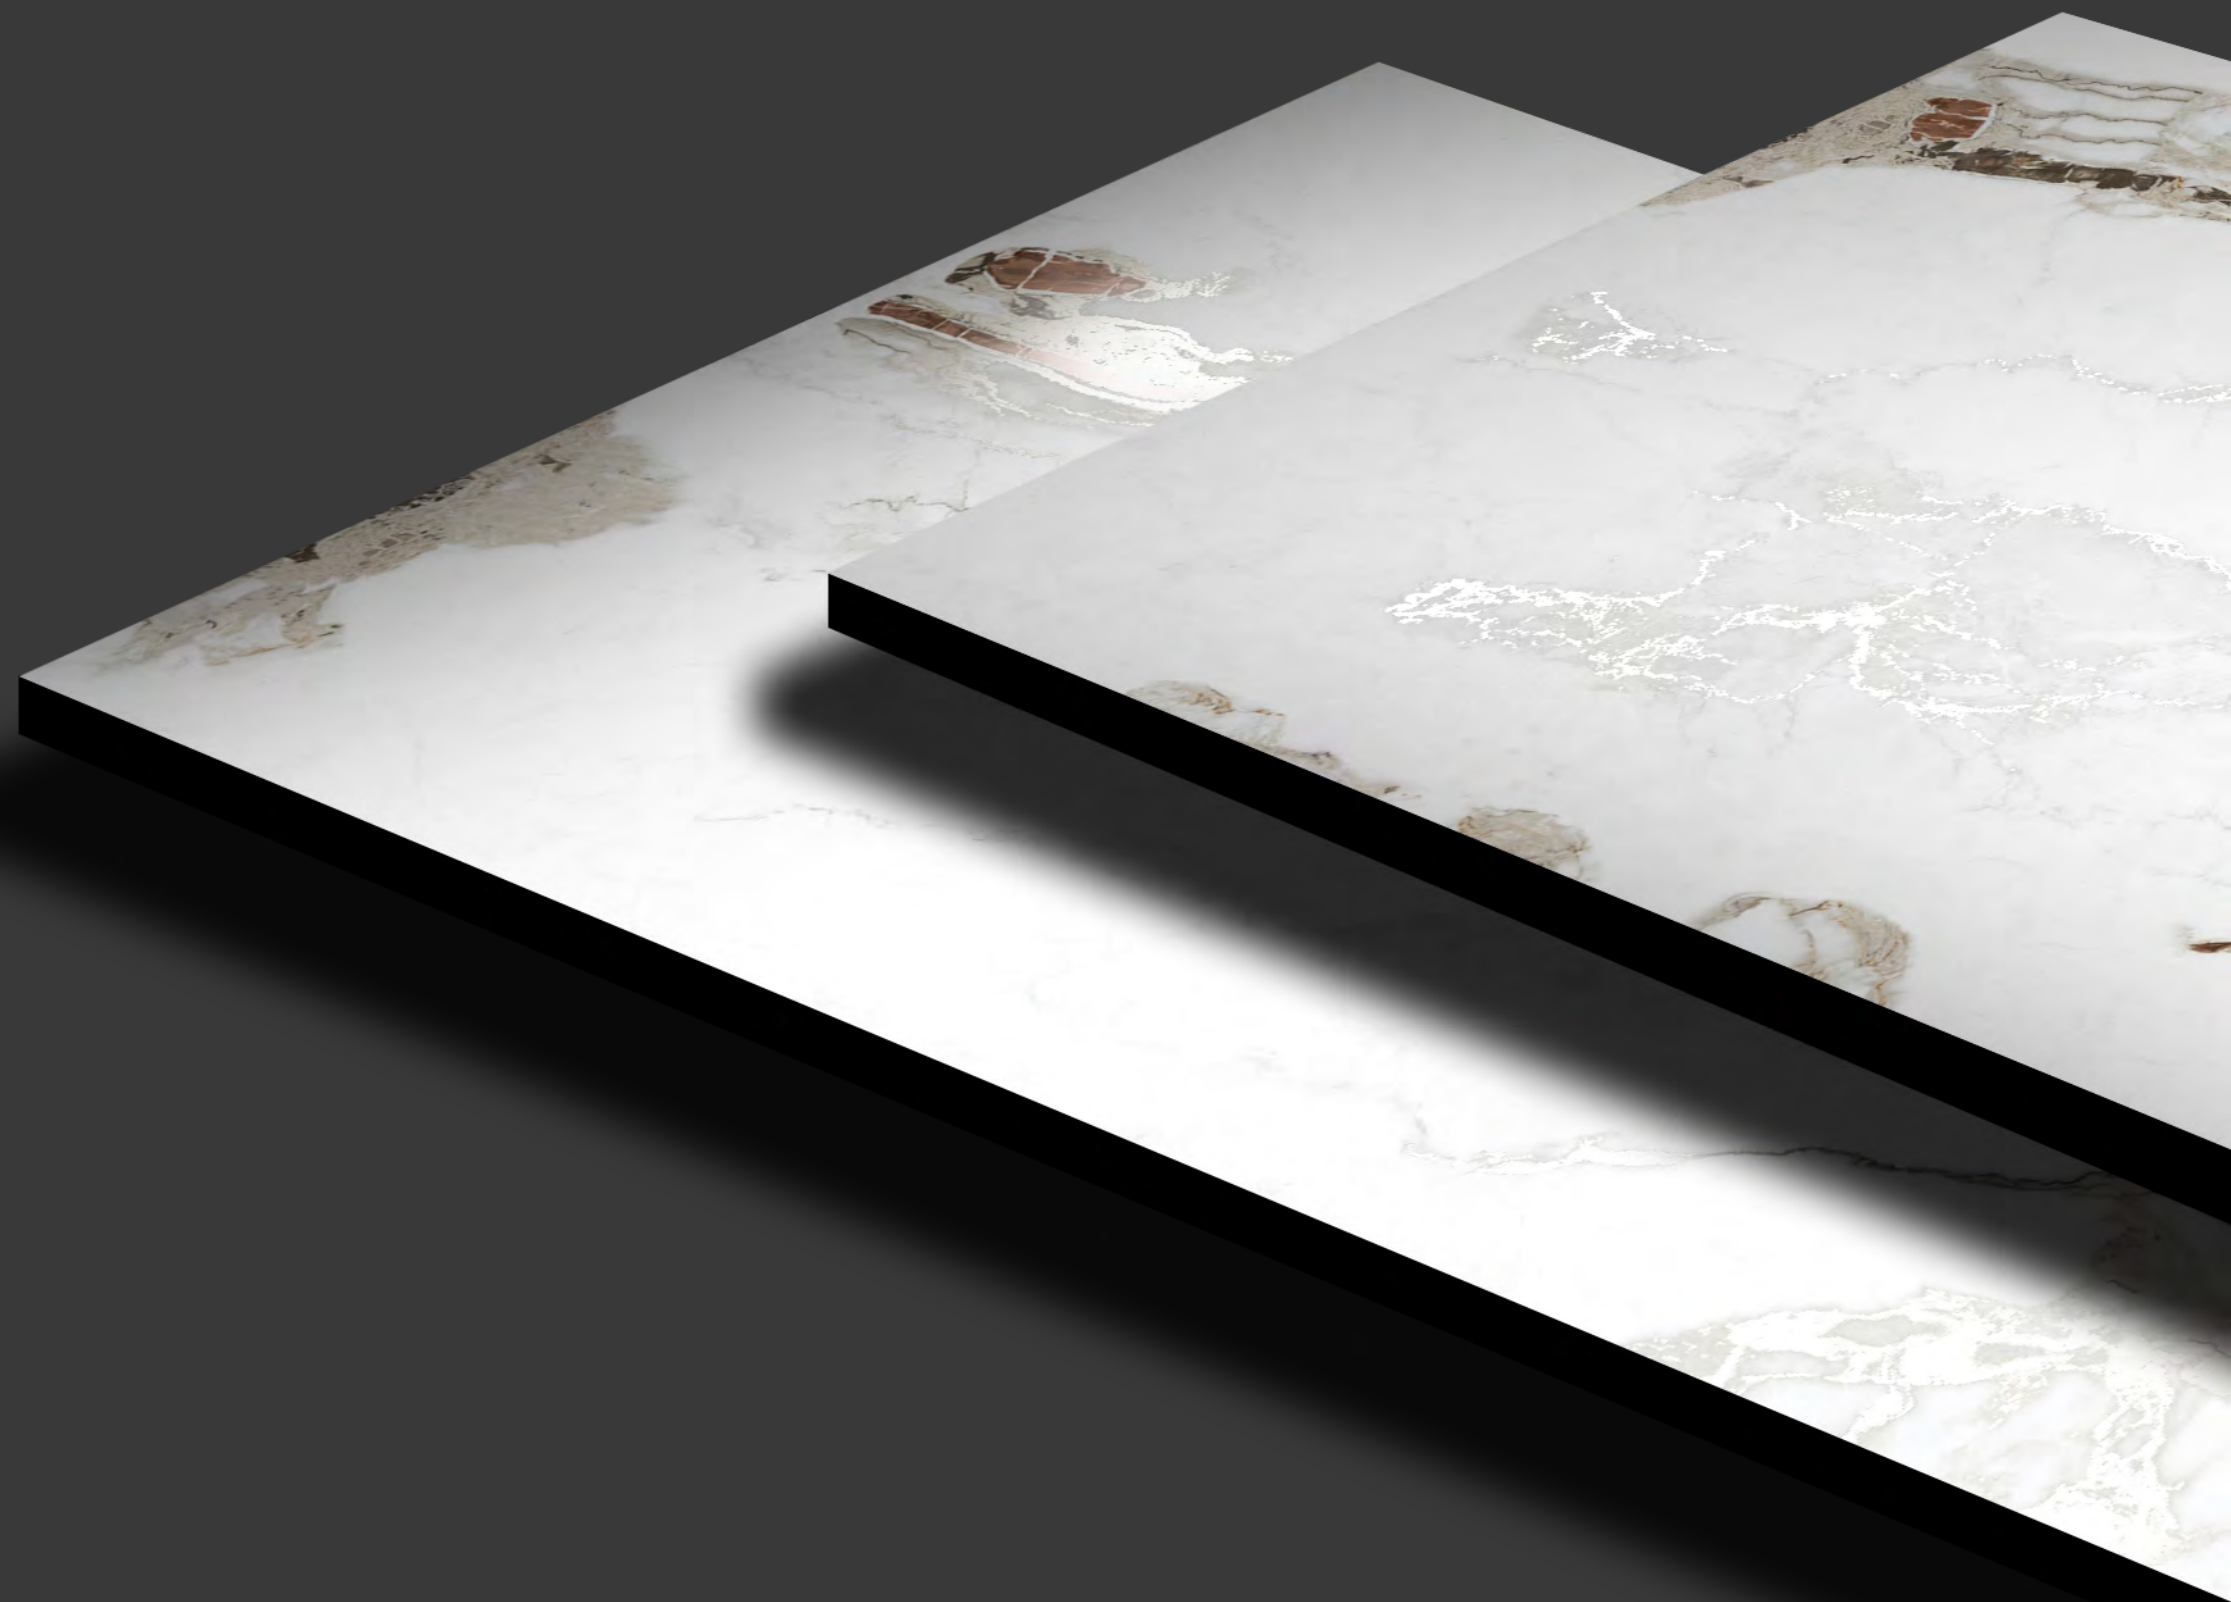

ENDLESS carving

COLLECTION

DEVON
WHITE