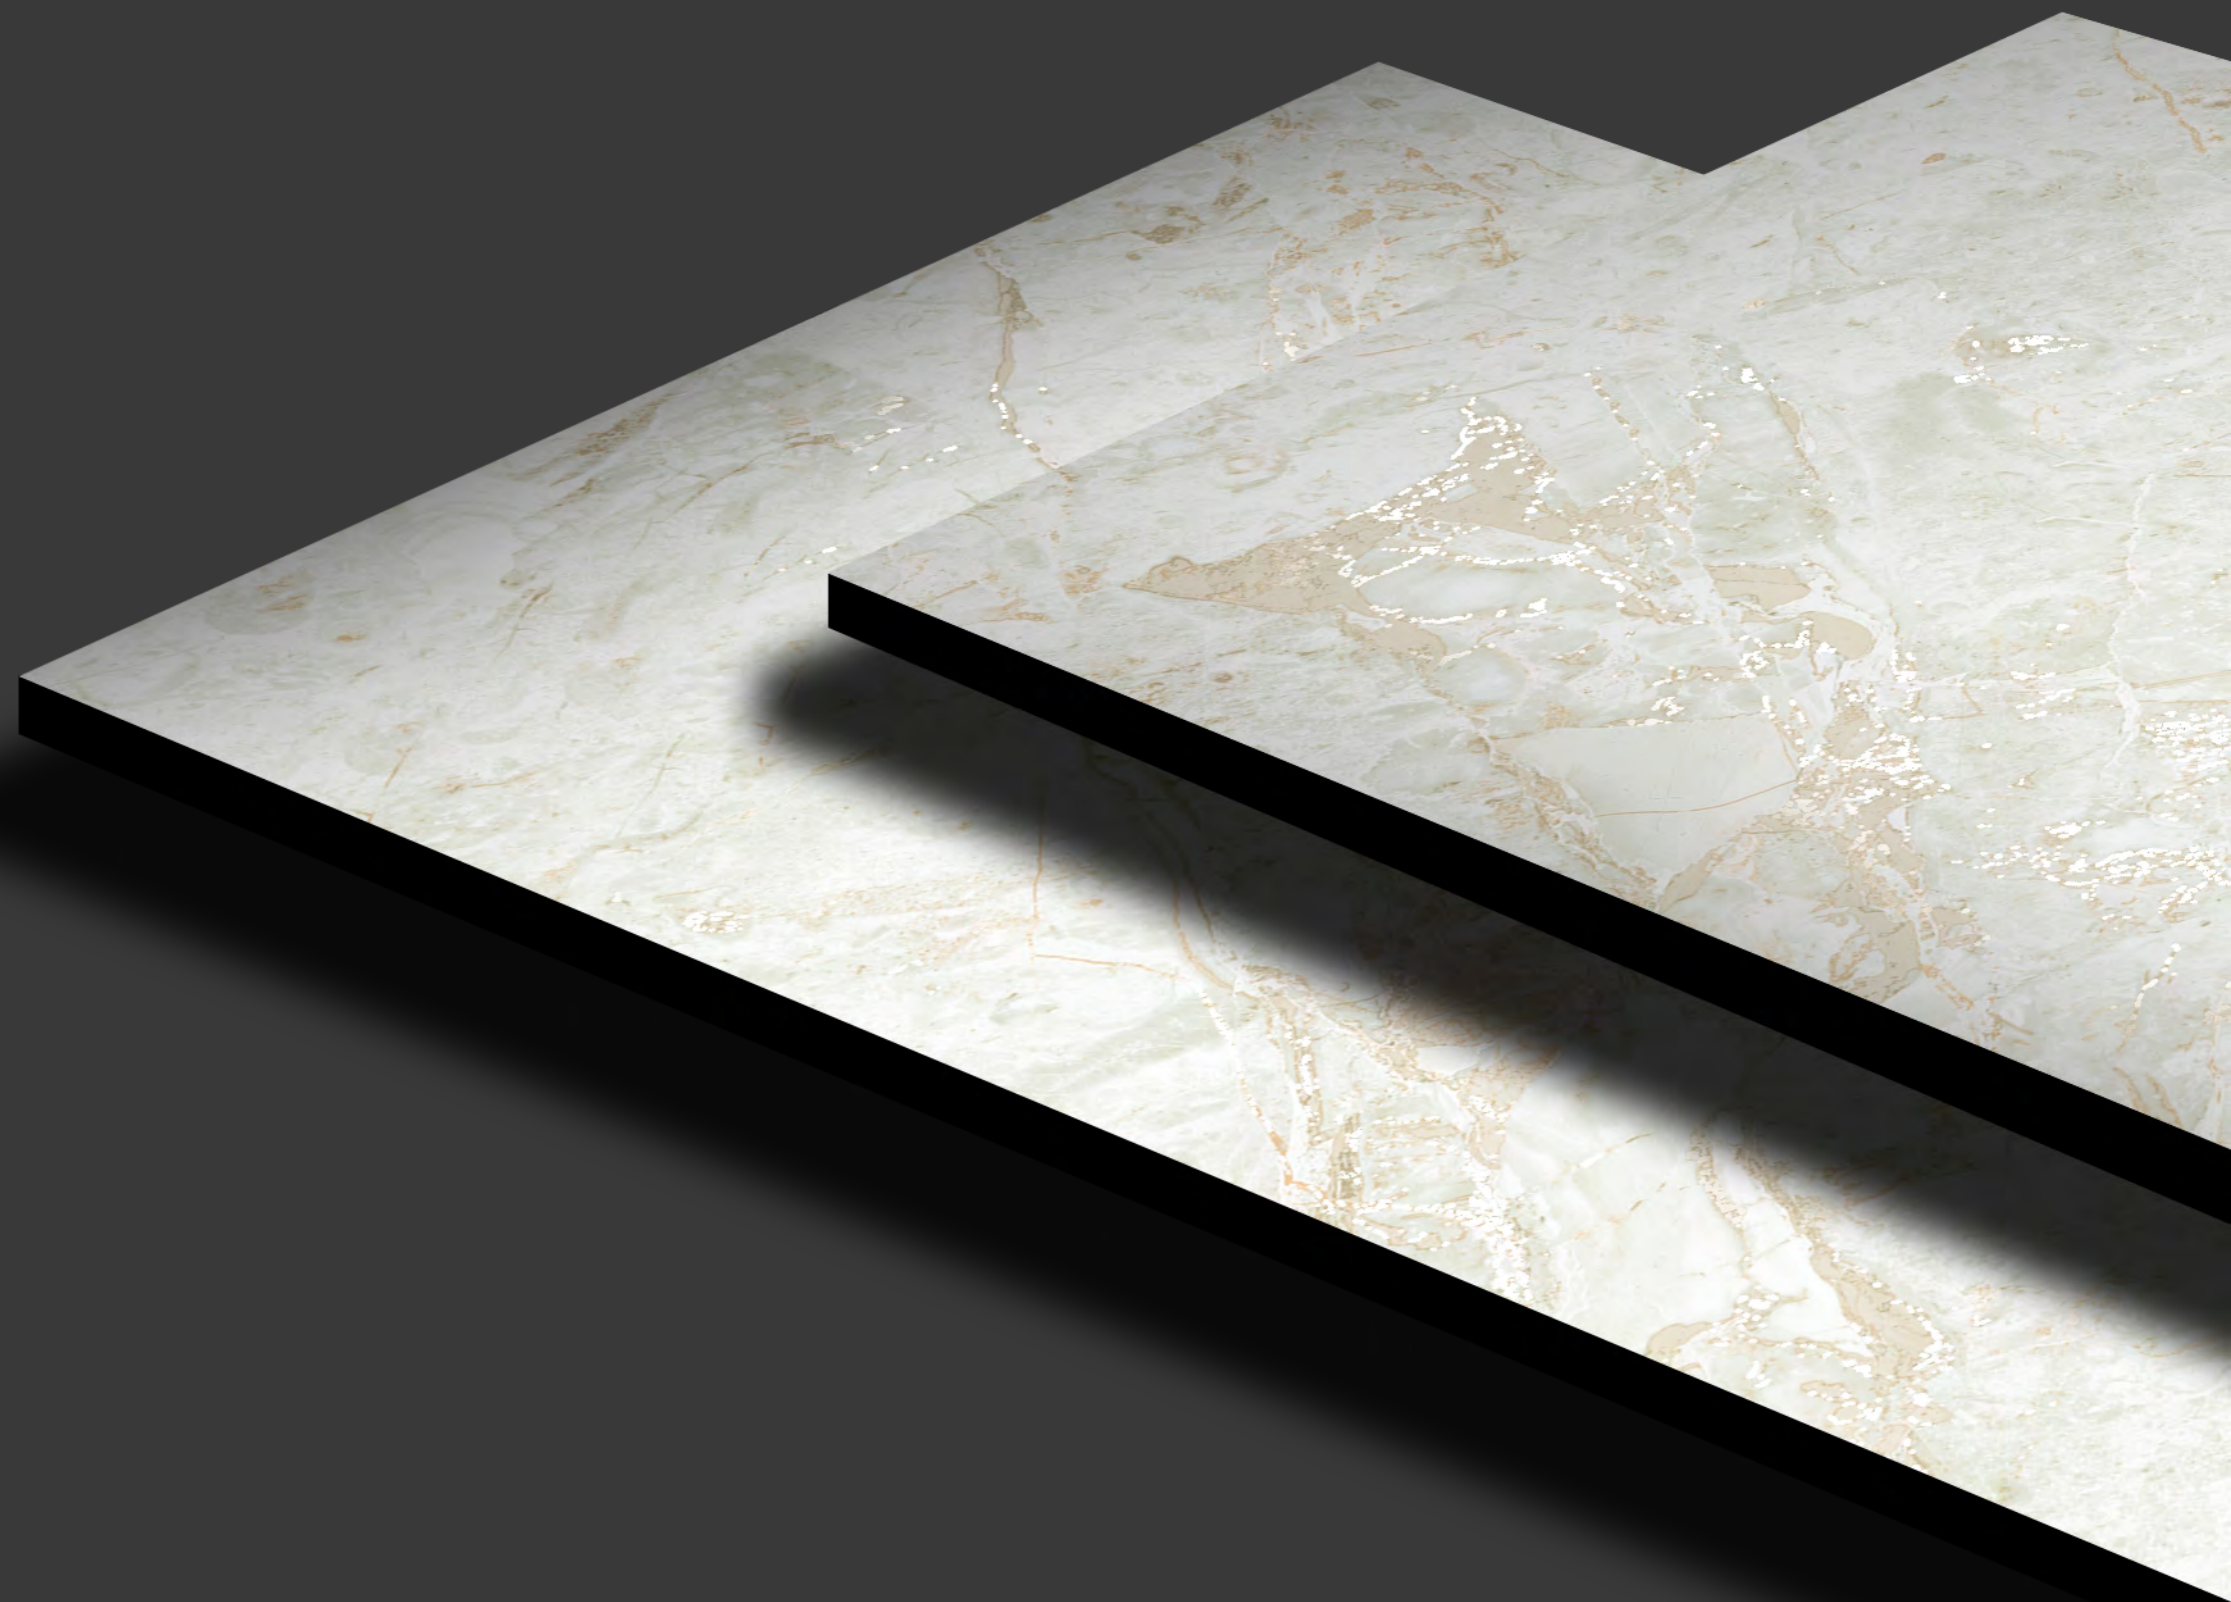

ENDLESS carving

COLLECTION

ROSA
BIANCO