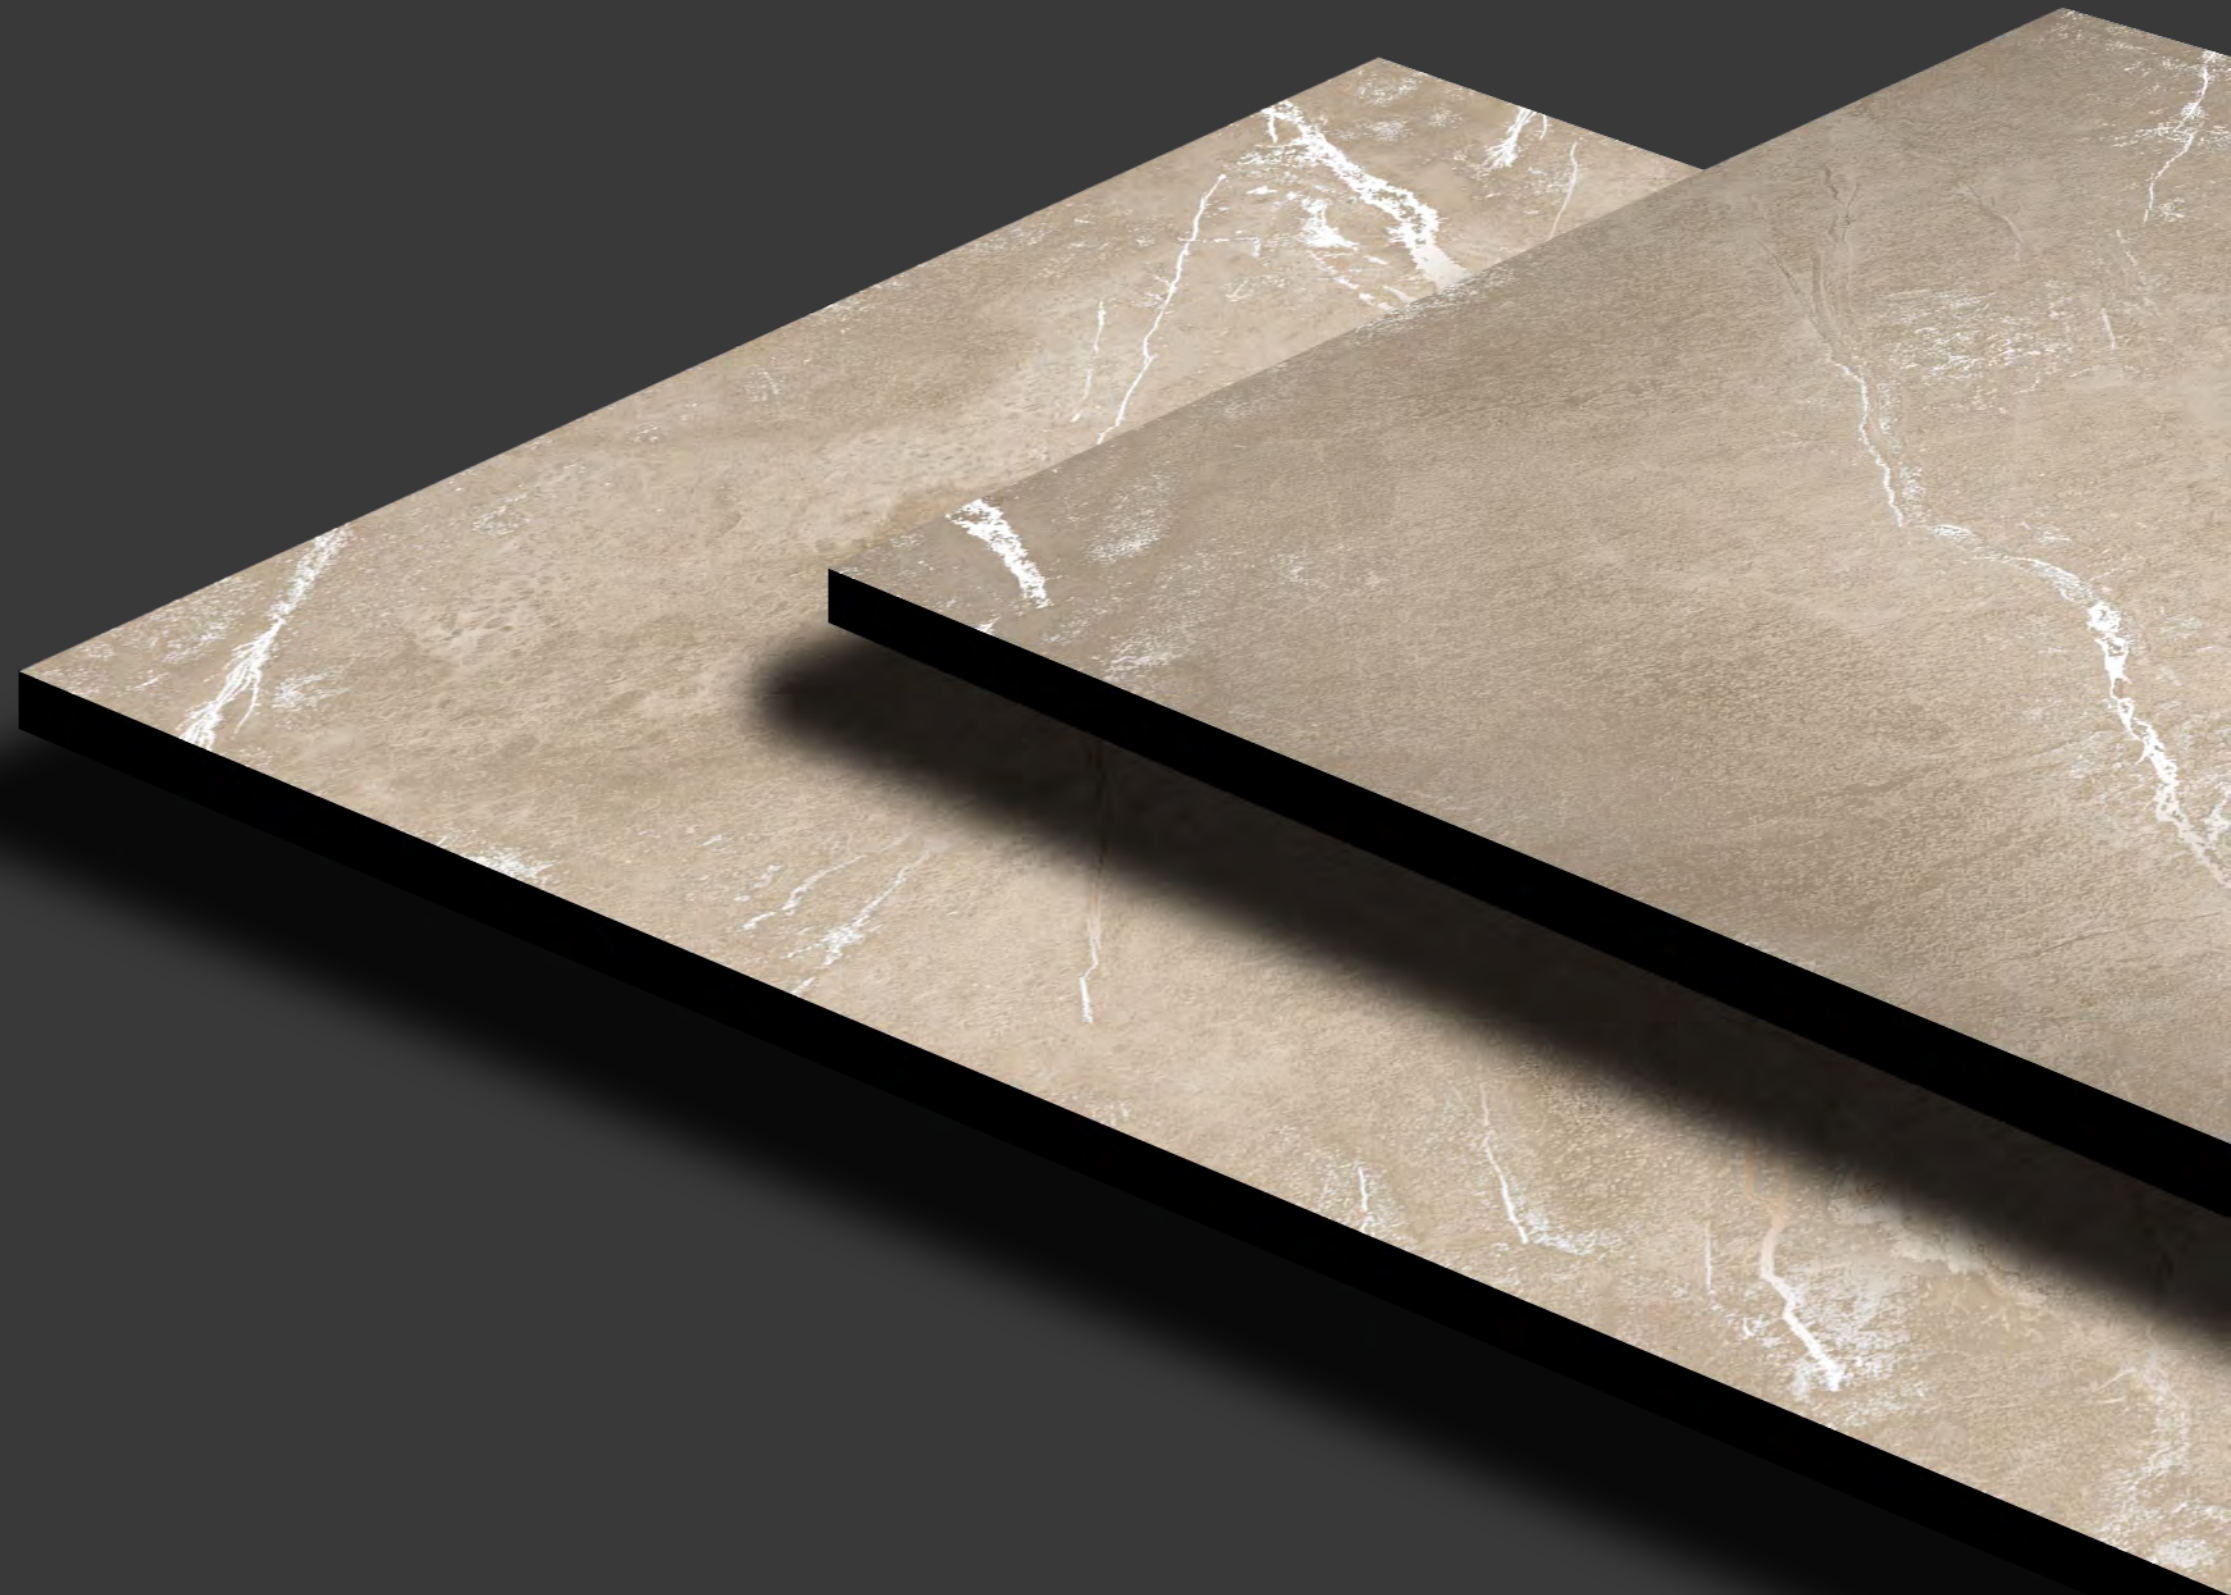

ENDLESS carving

COLLECTION

MINOLTA
CREMA