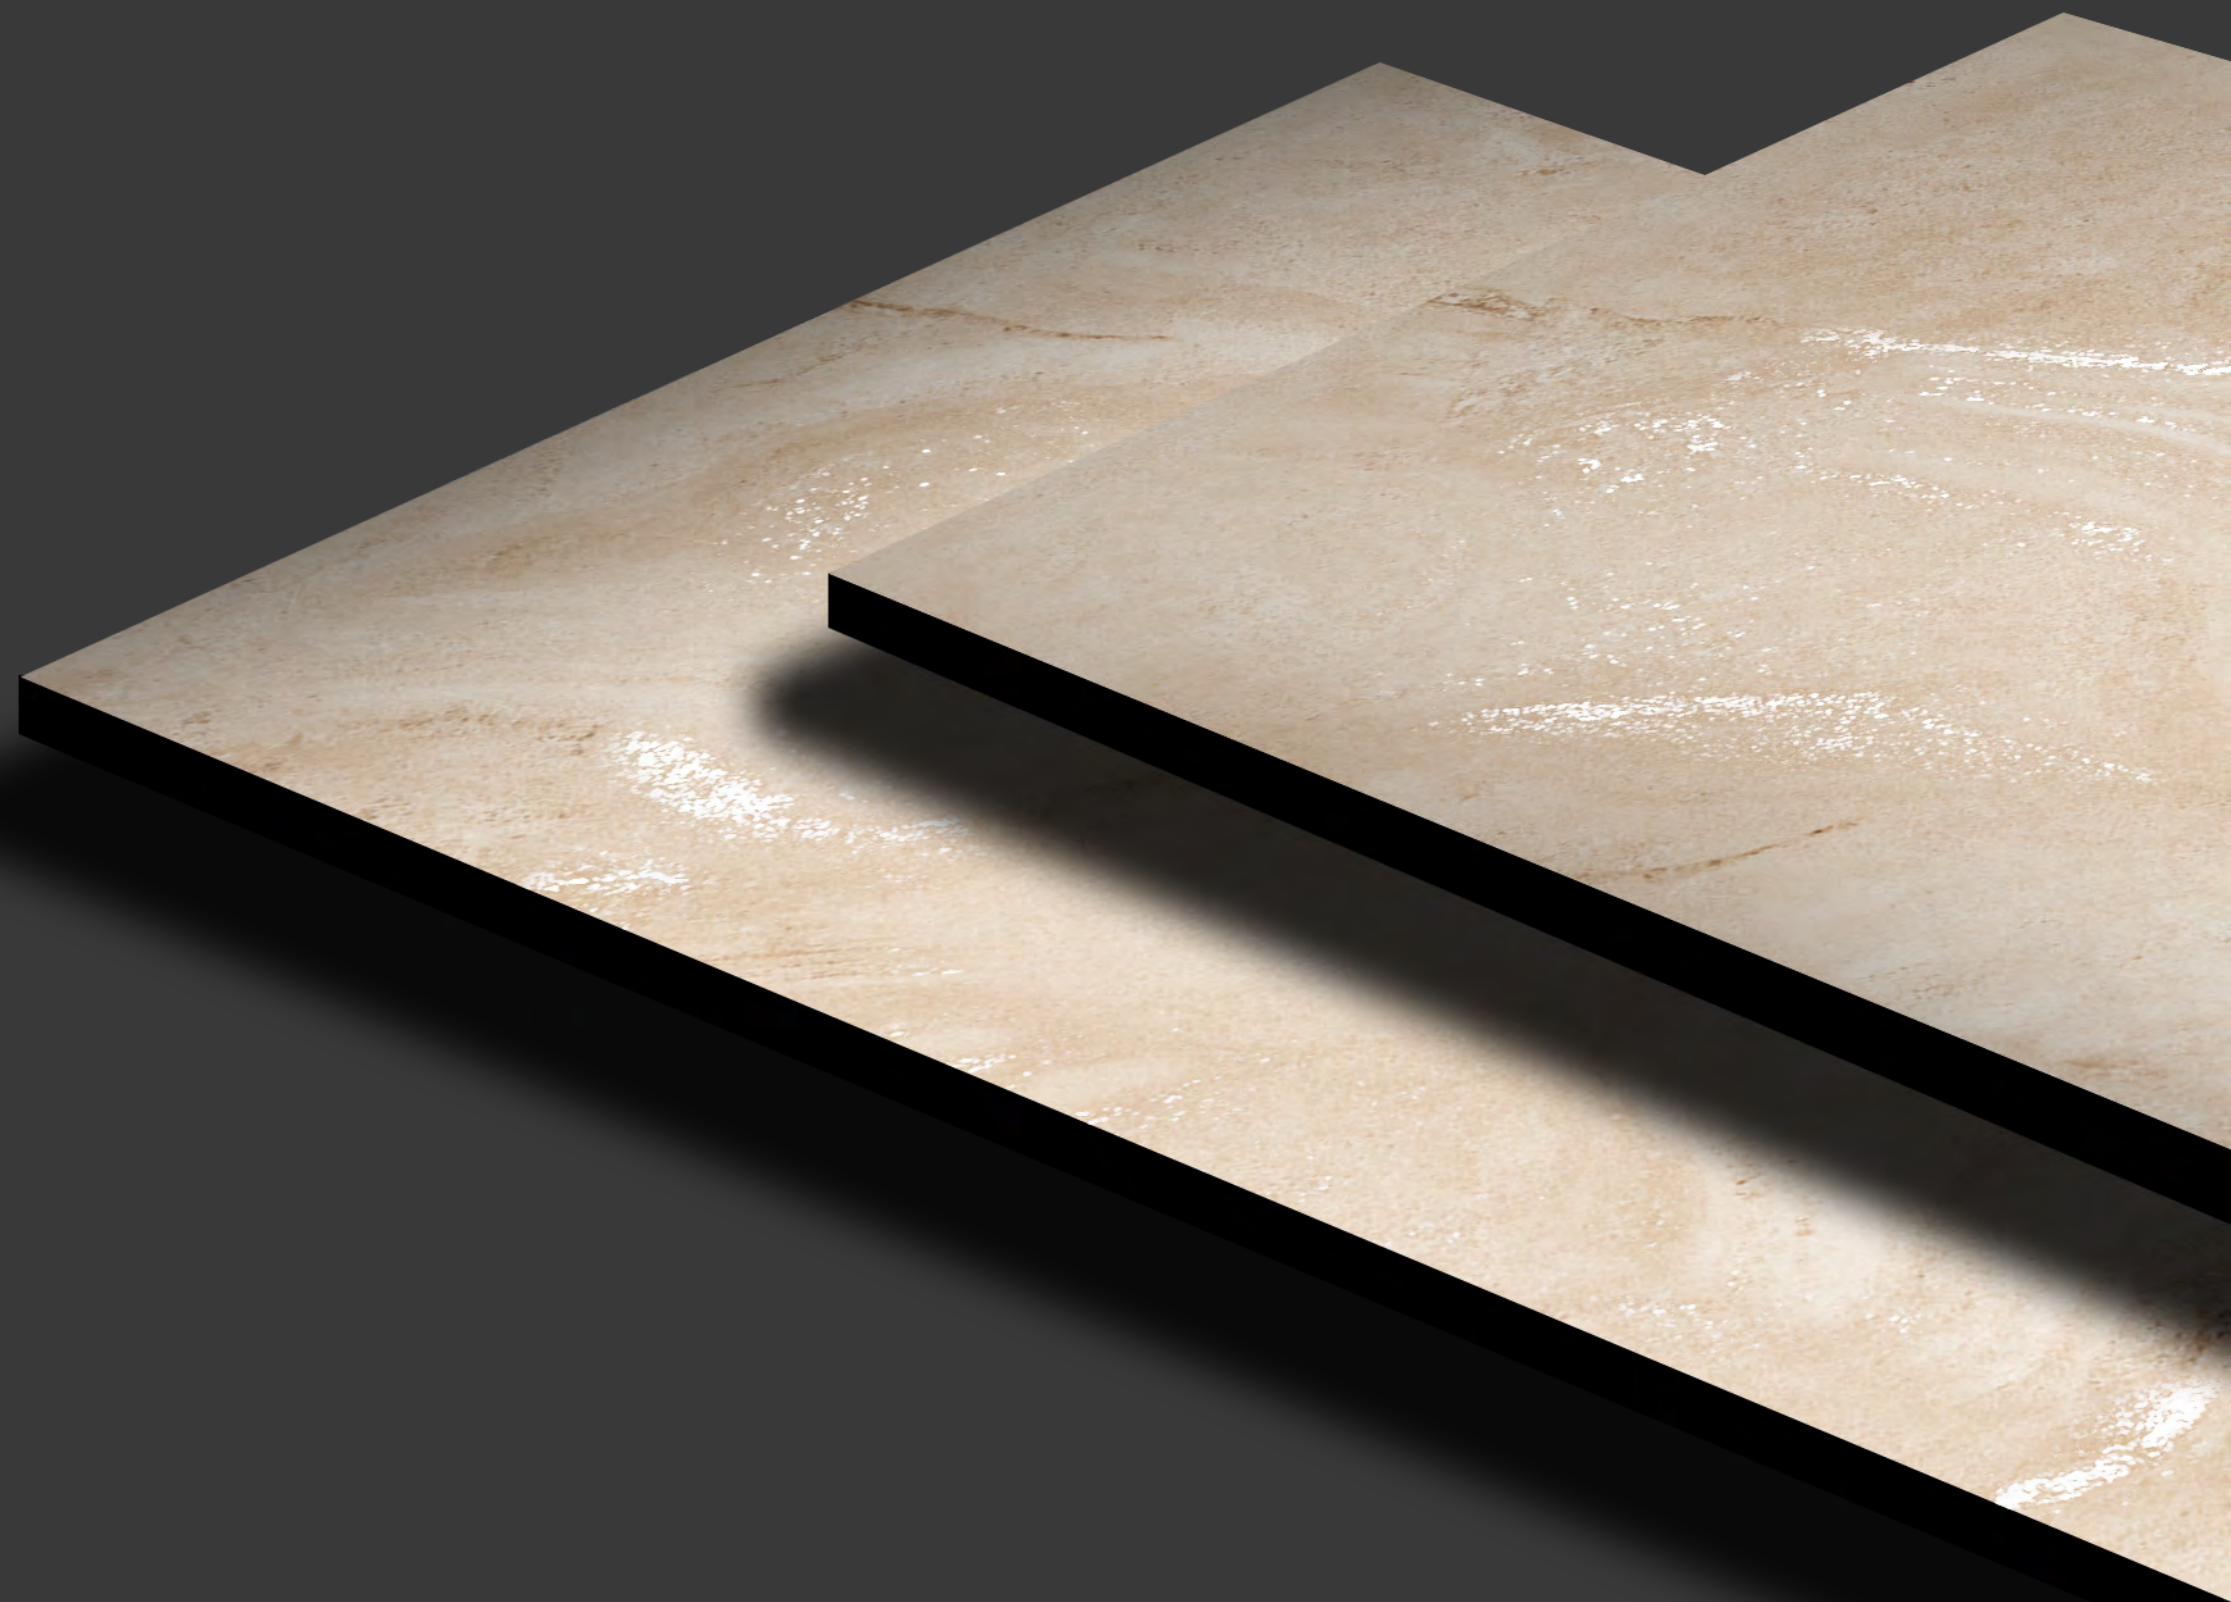

ENDLESS carving

COLLECTION

KODIAK
CREMA