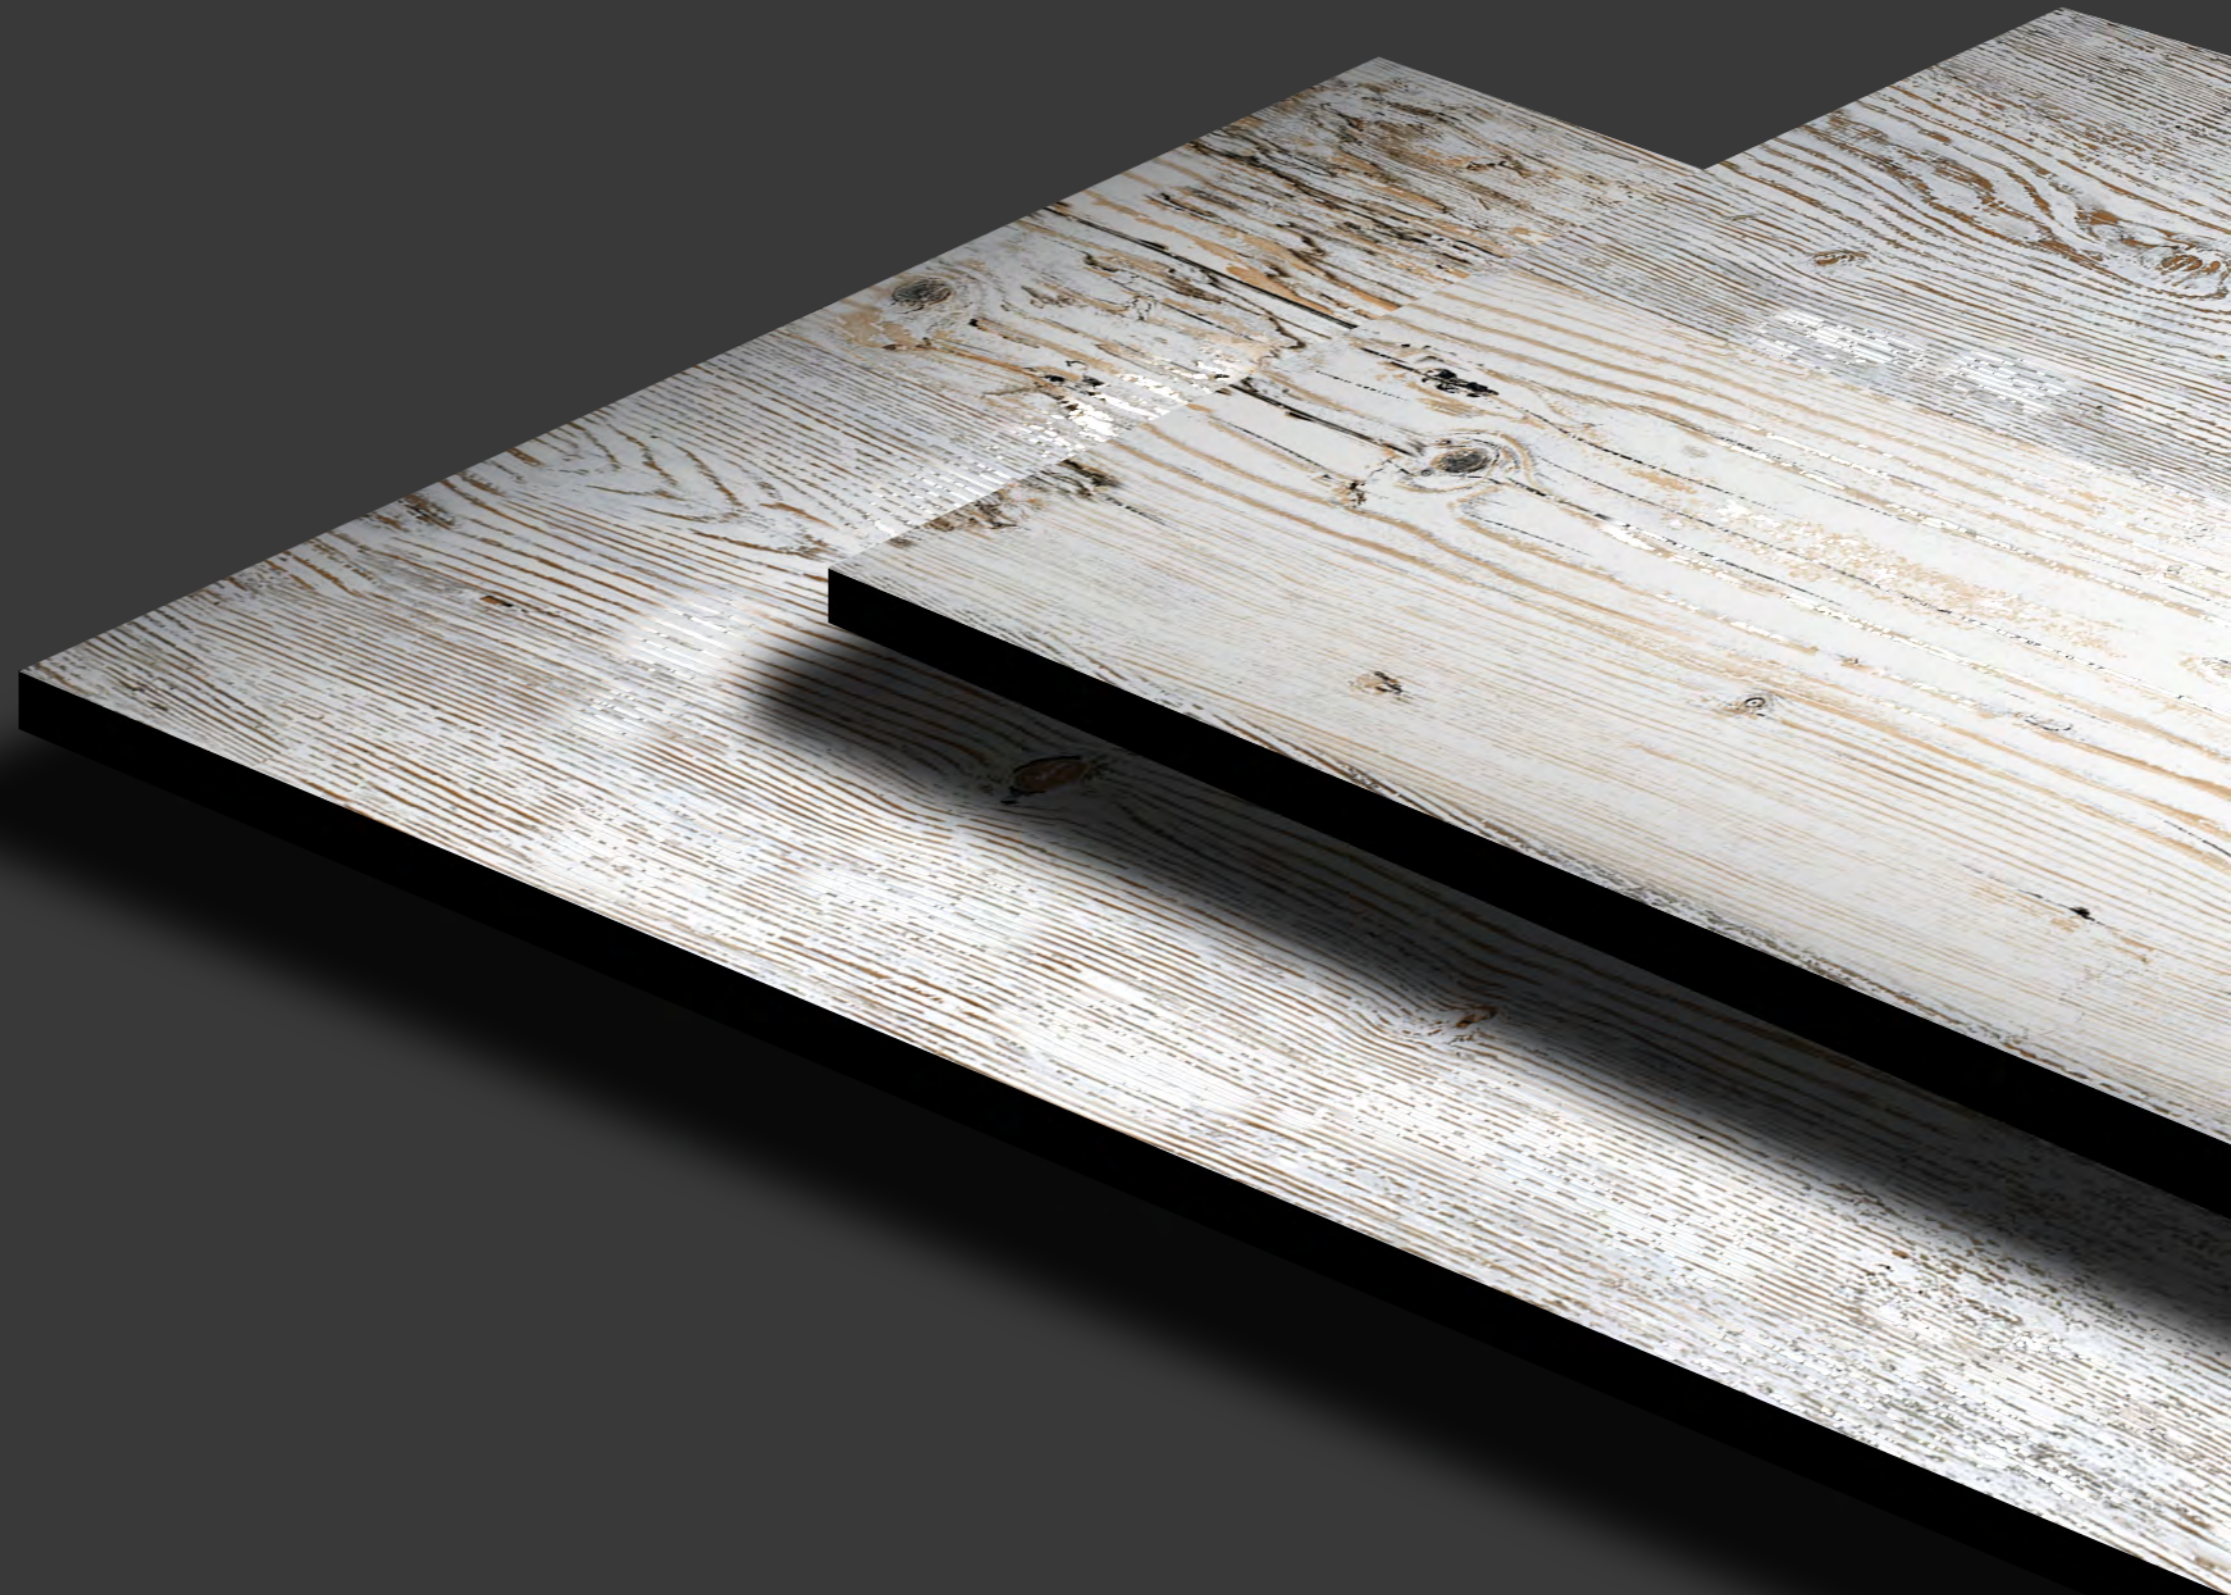

ENDLESS carving

COLLECTION

KOTEJ
WOOD