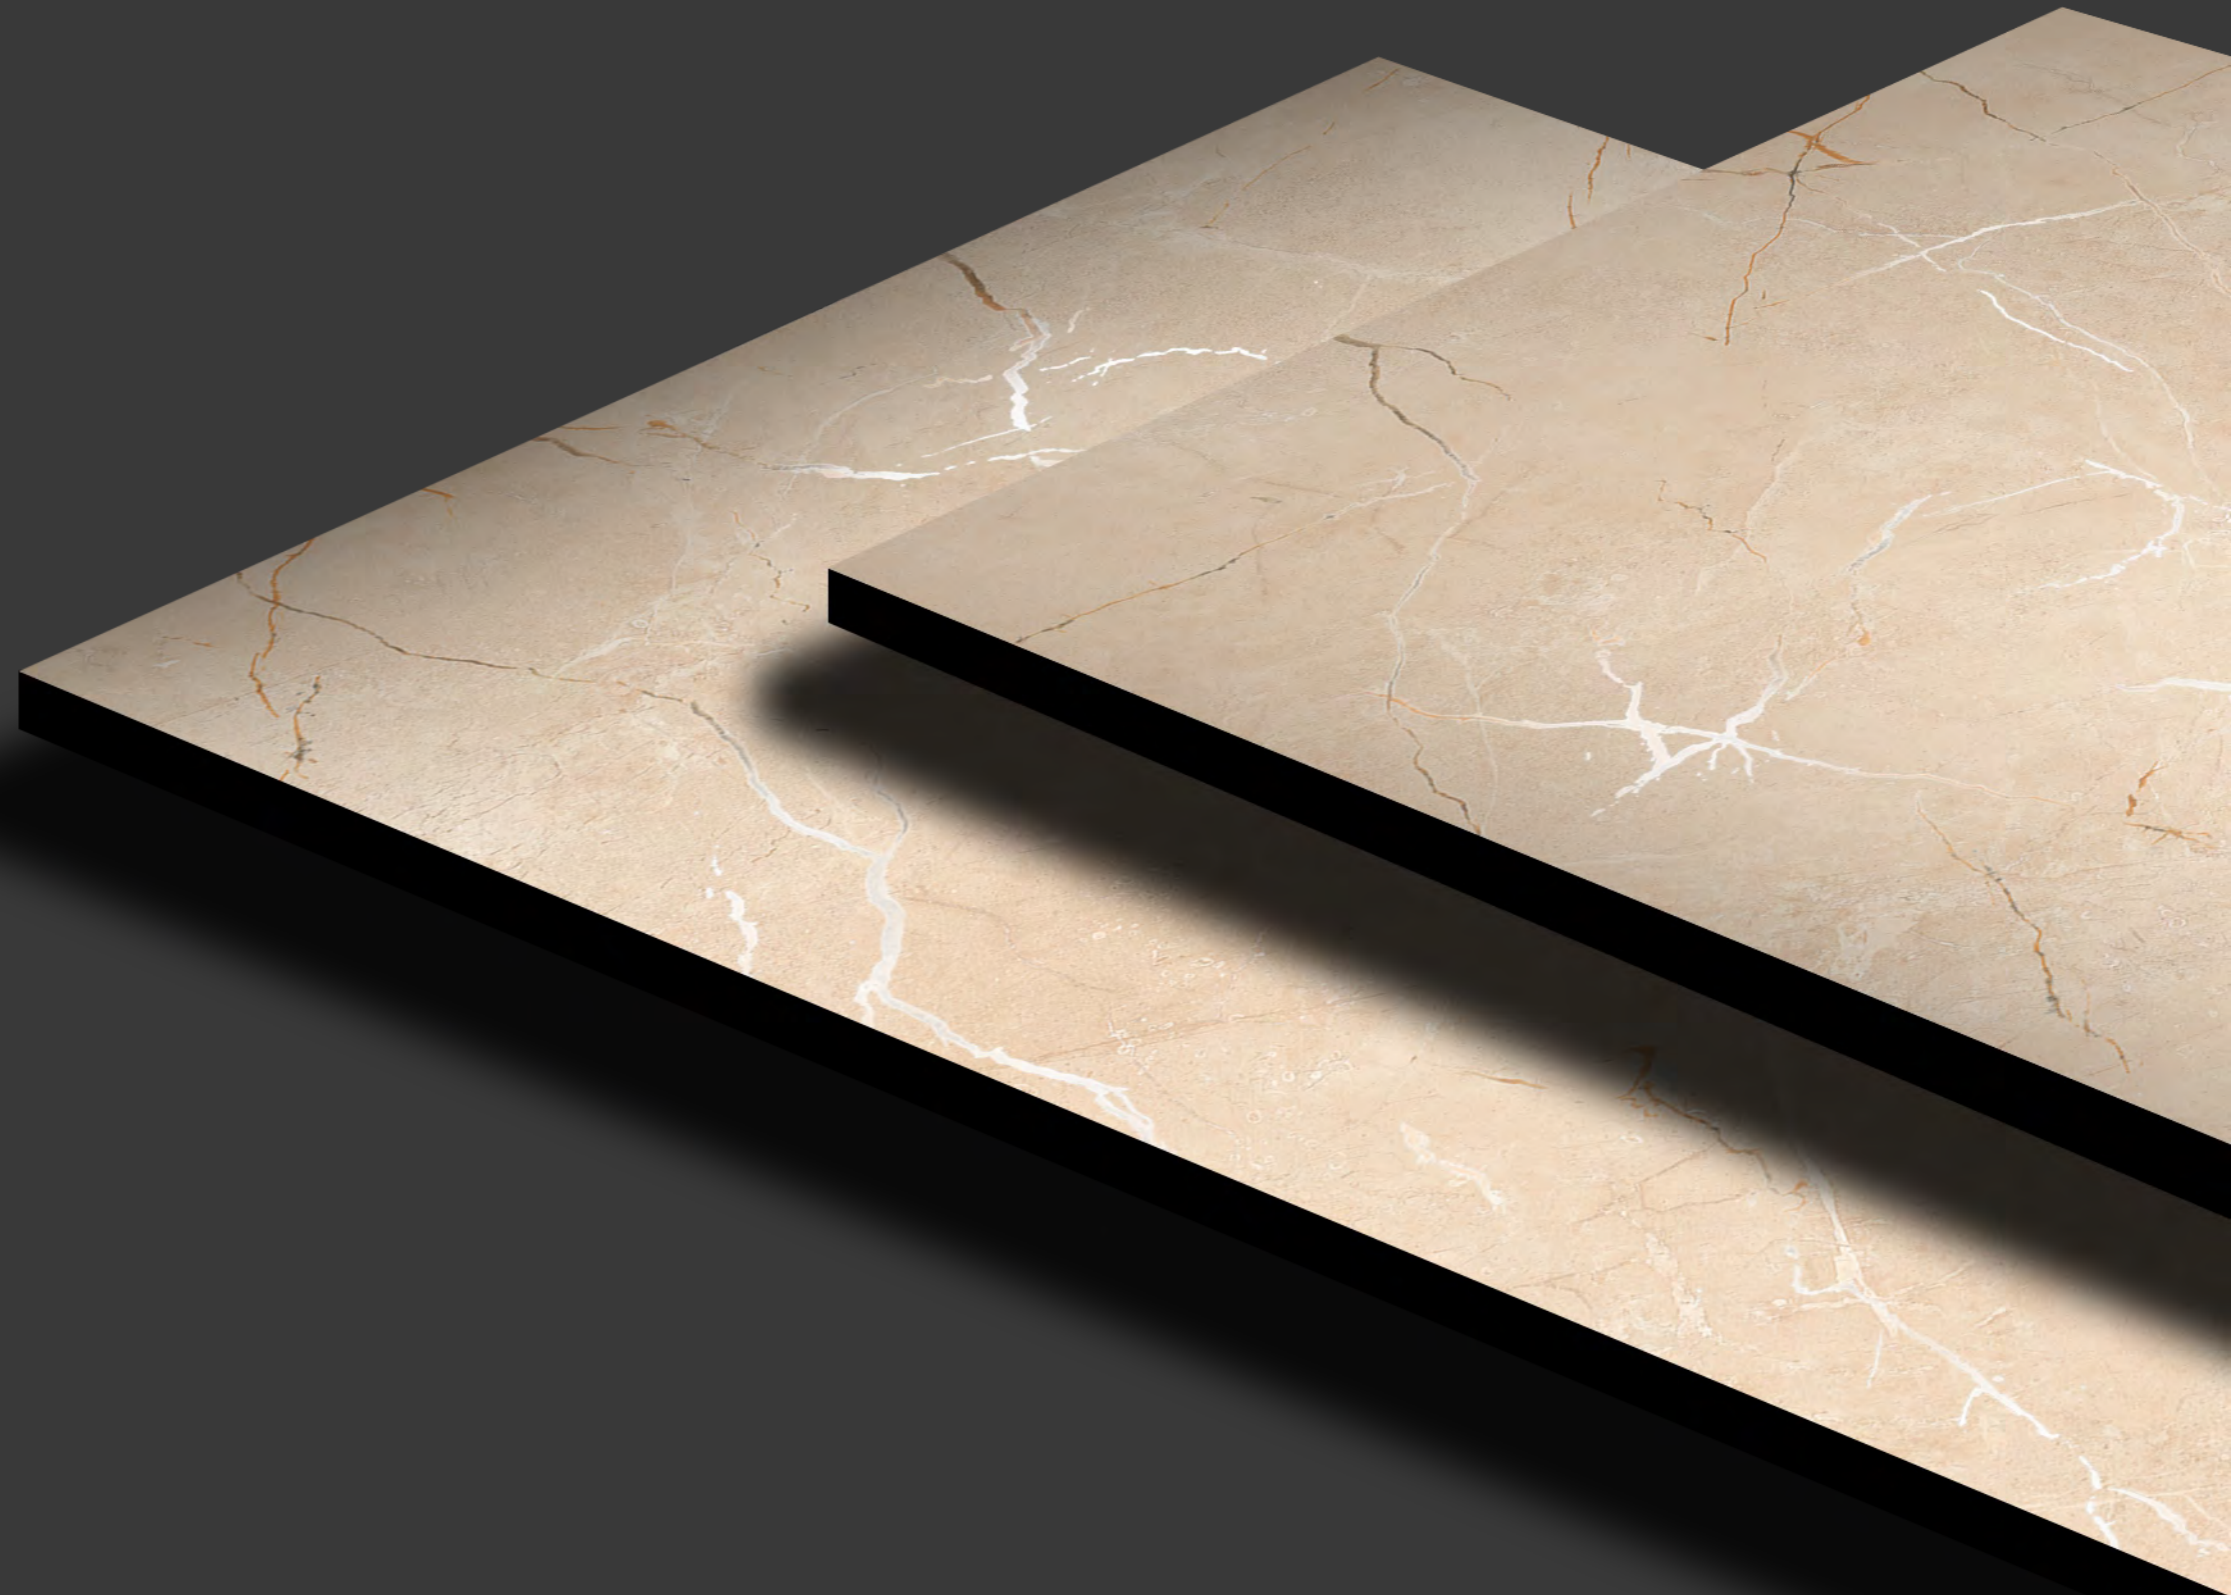

ENDLESS carving

COLLECTION

BUREN
CREMA