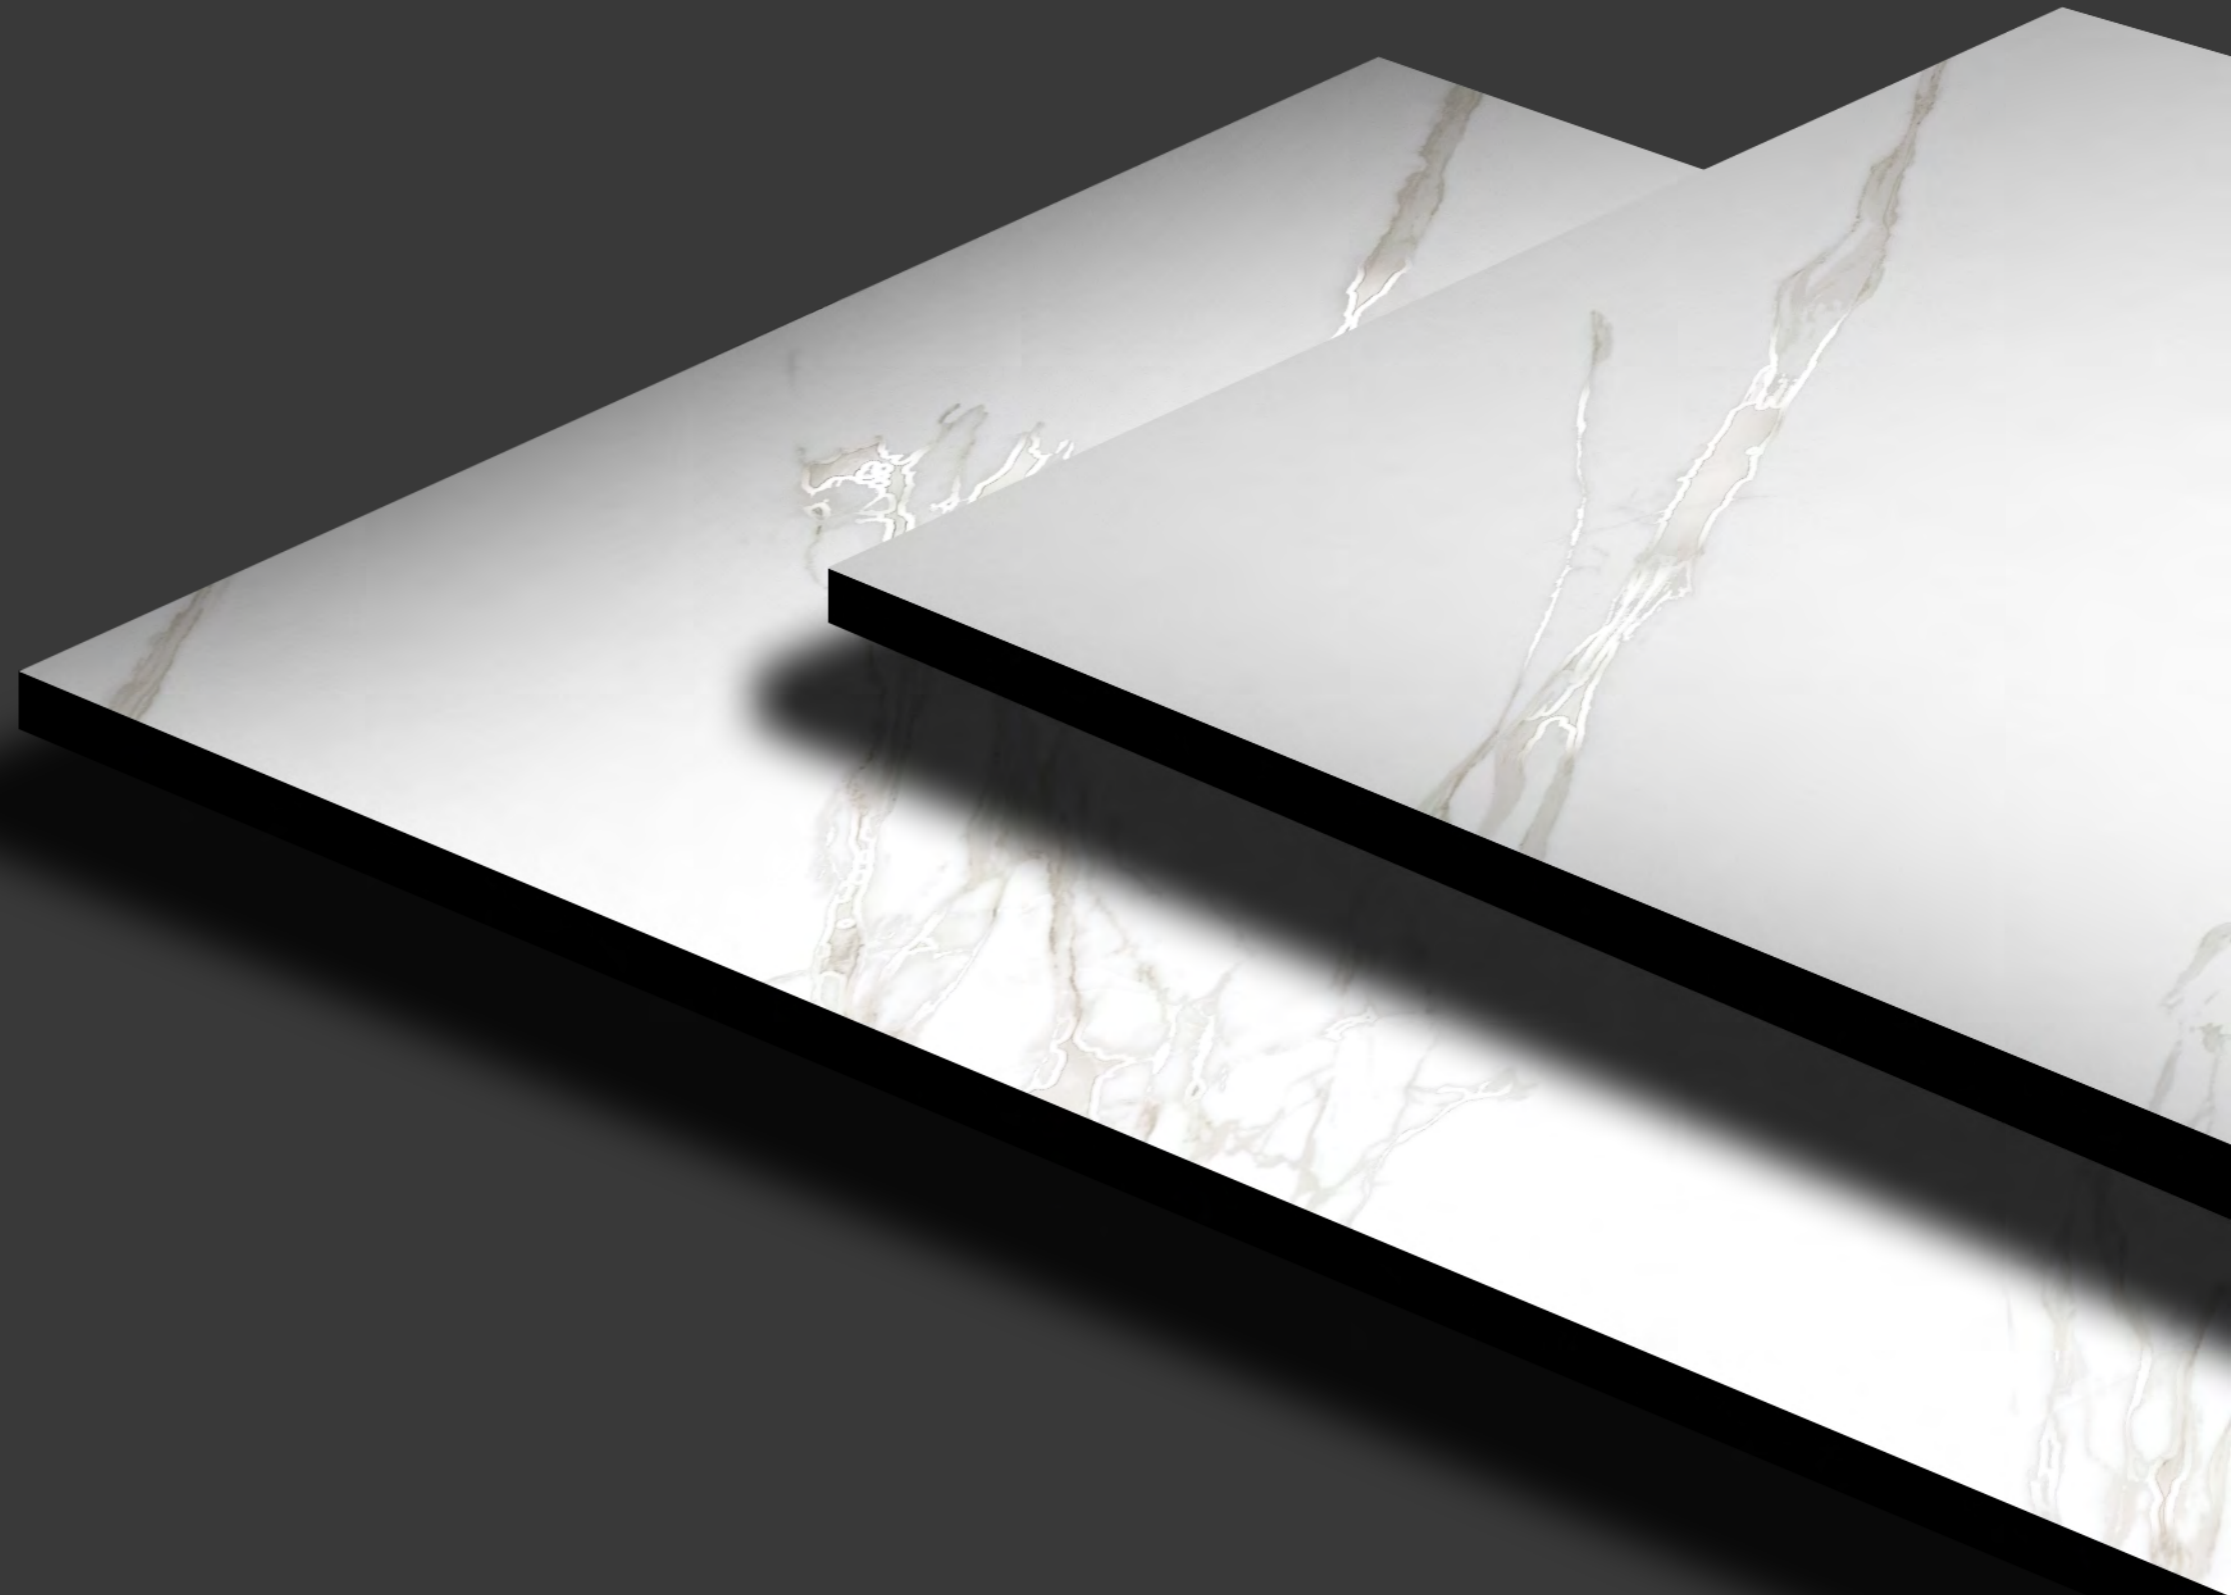

ENDLESS carving

COLLECTION

MOMENTO
STATURIO