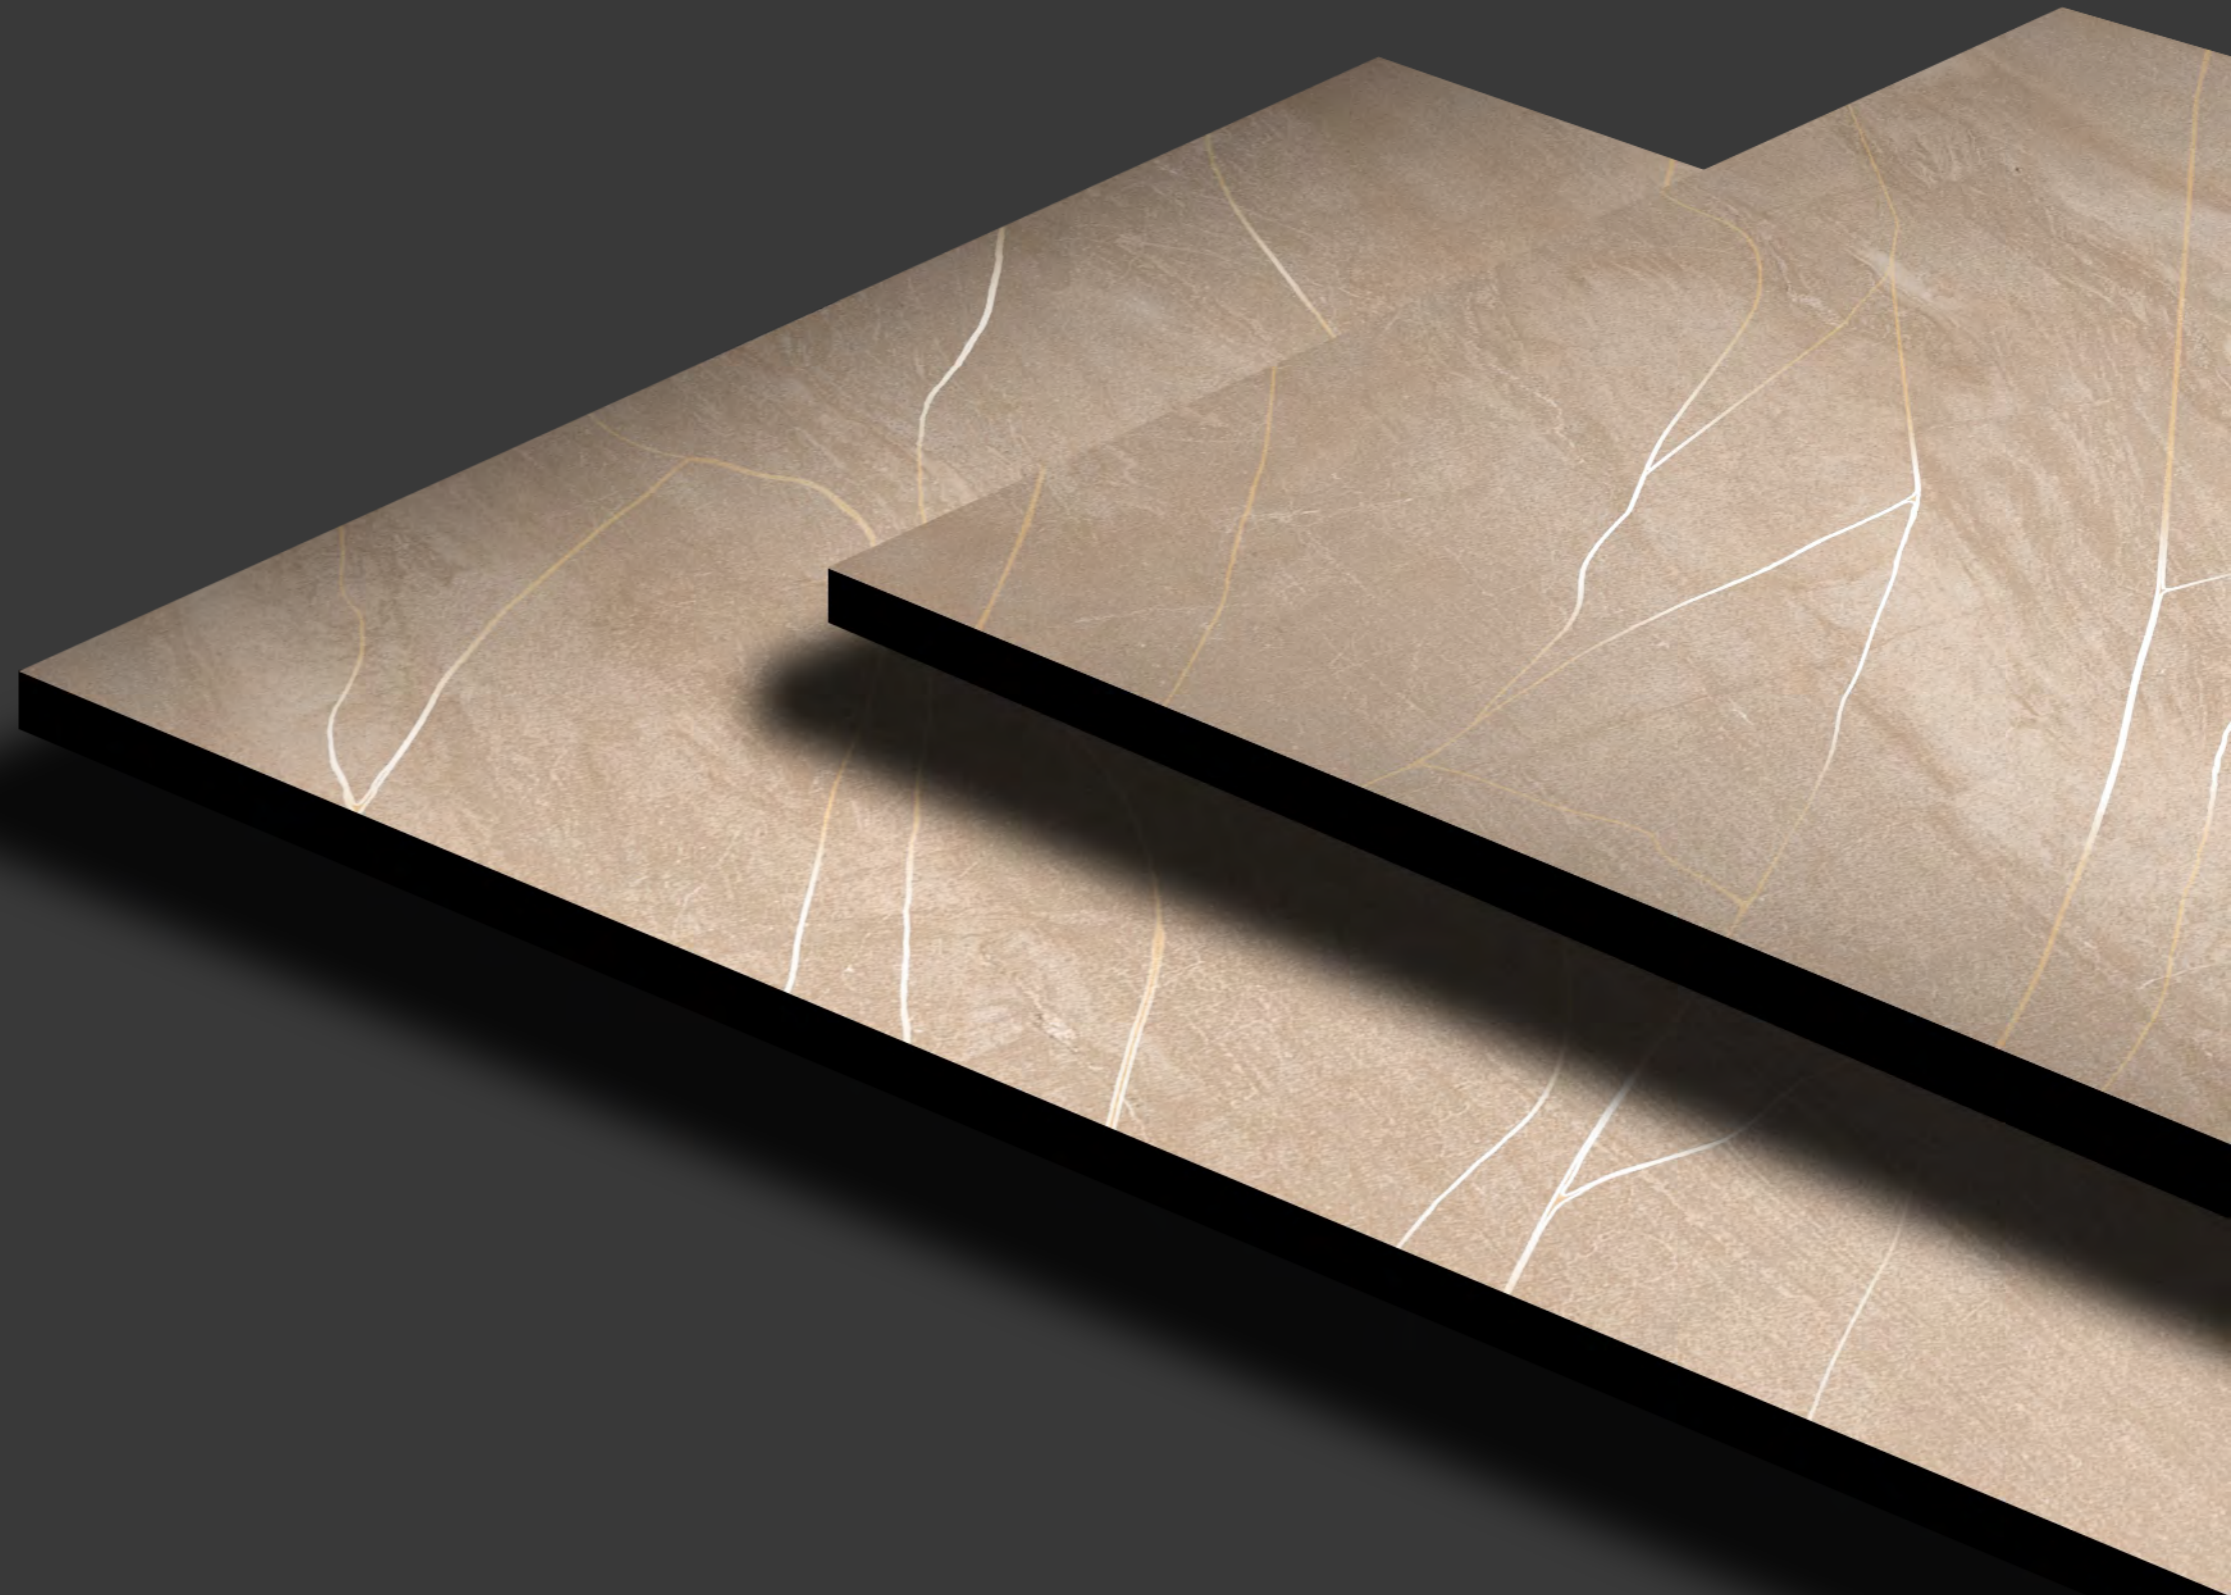

ENDLESS carving

COLLECTION

ALBANA
BROWN