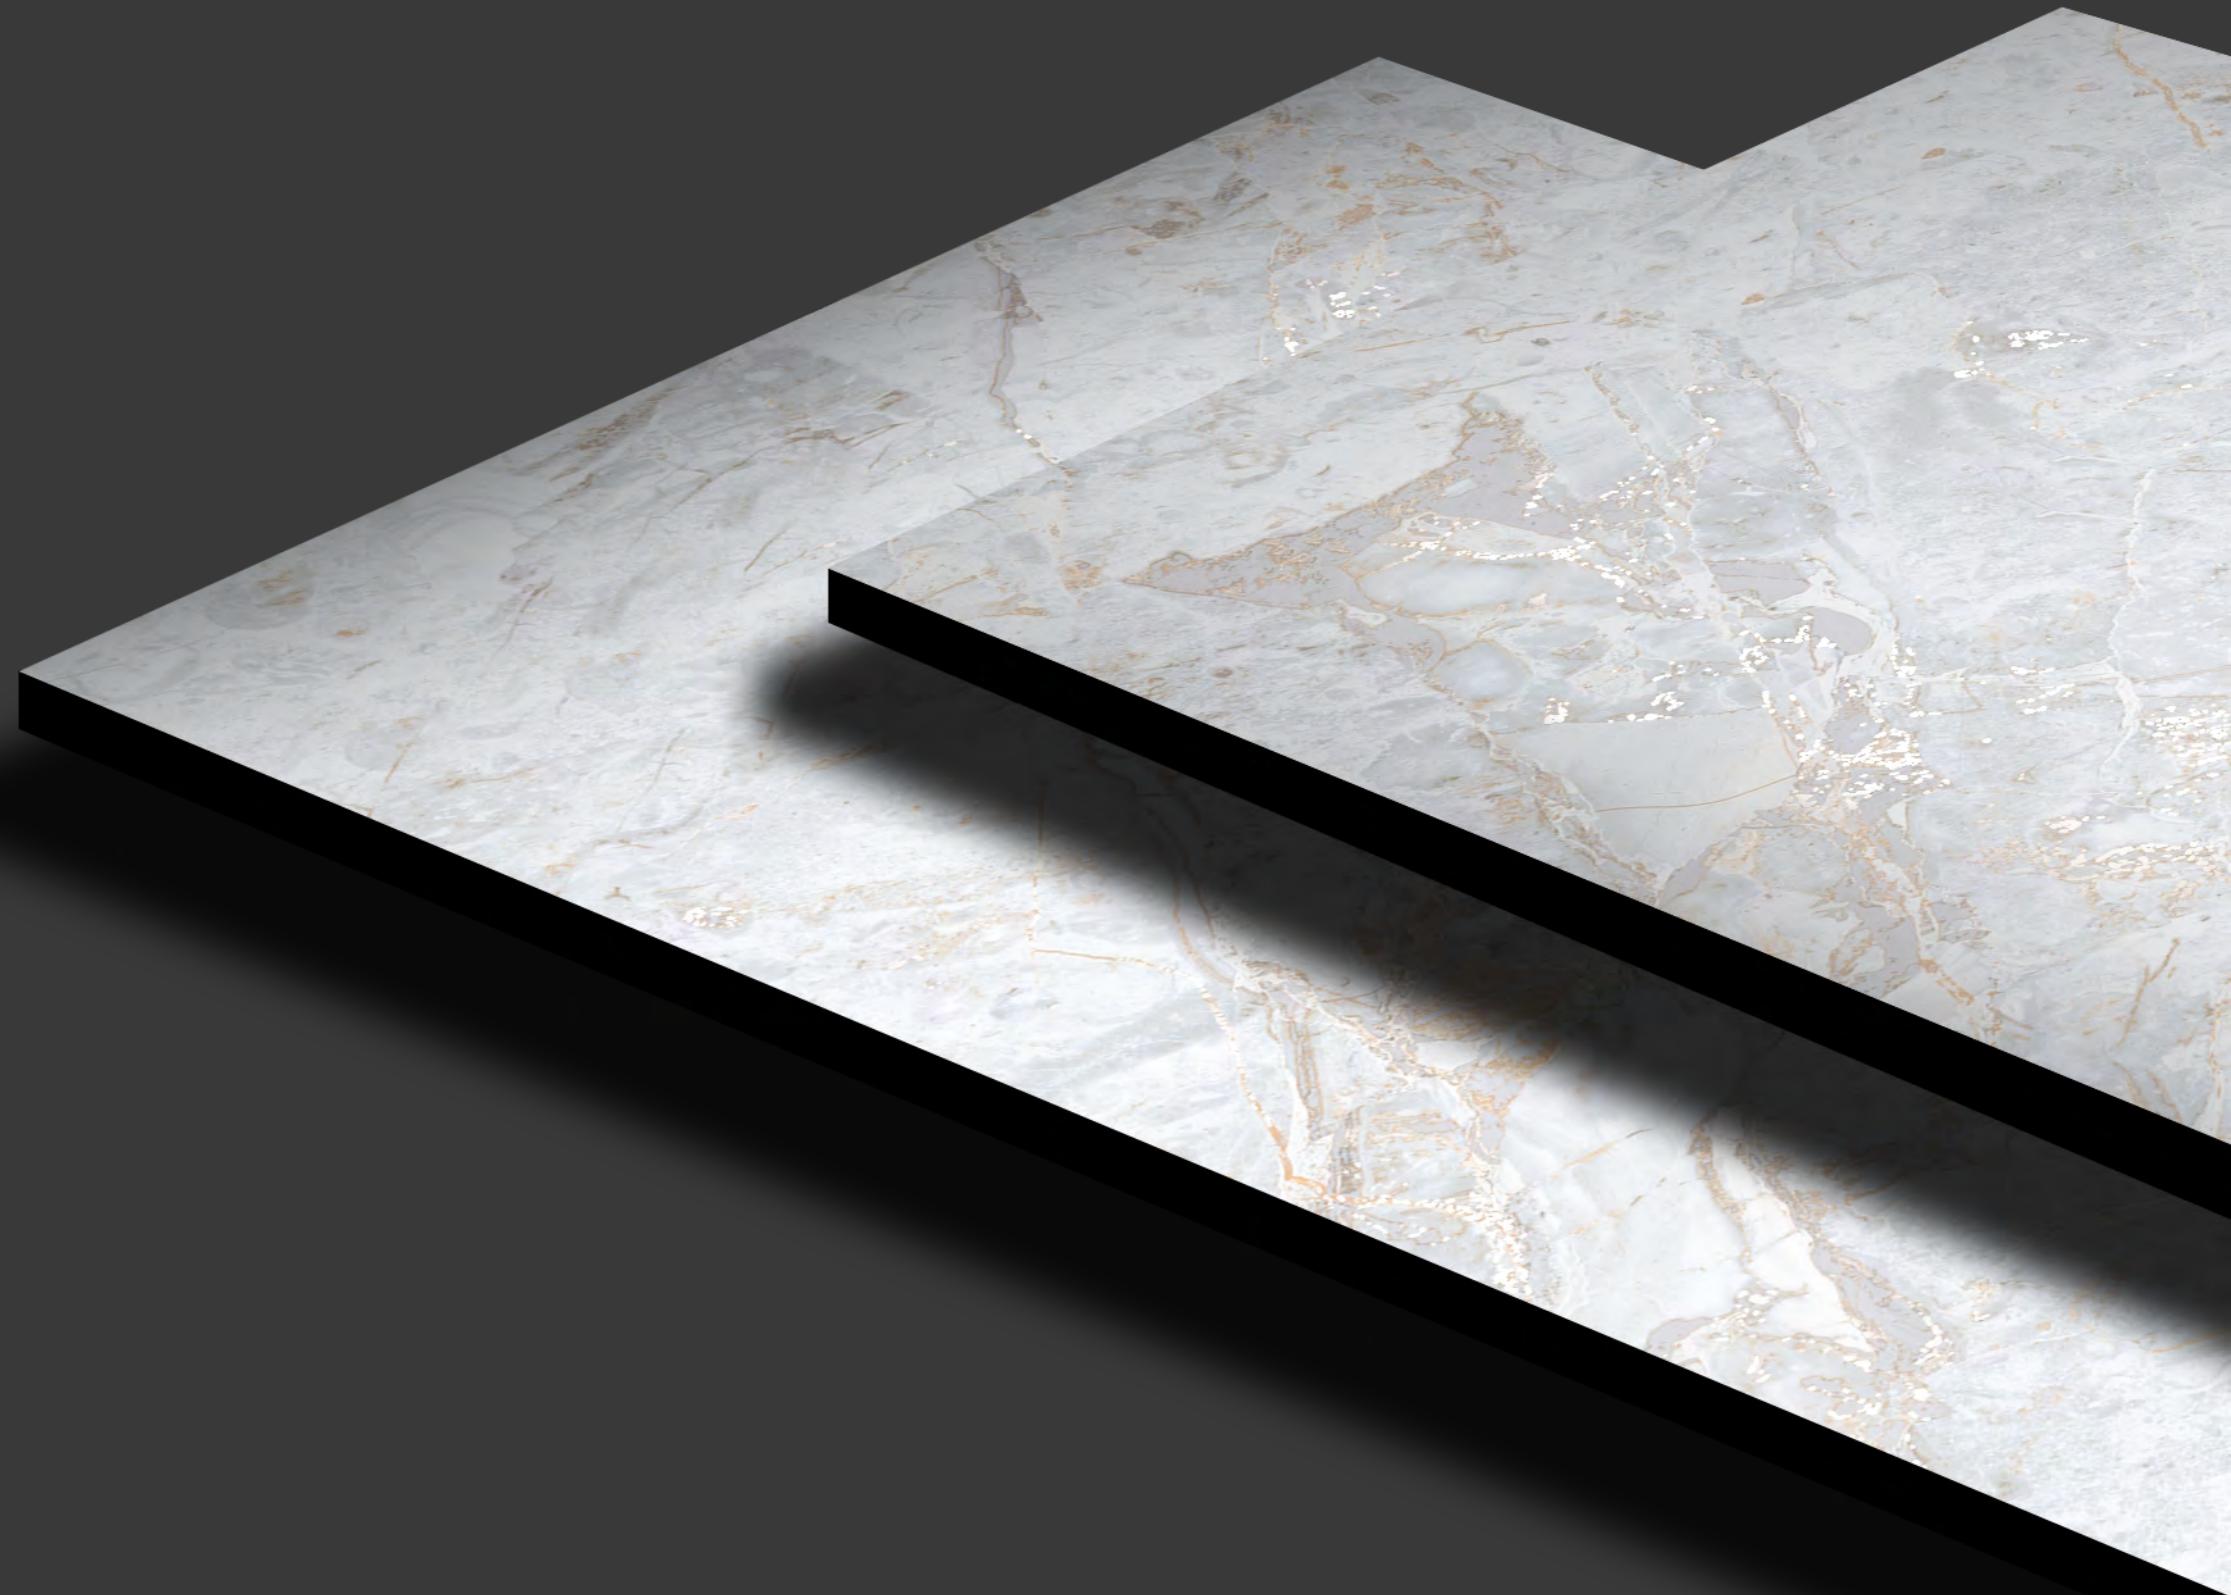

ENDLESS carving

COLLECTION

**ROSA
BELLA**