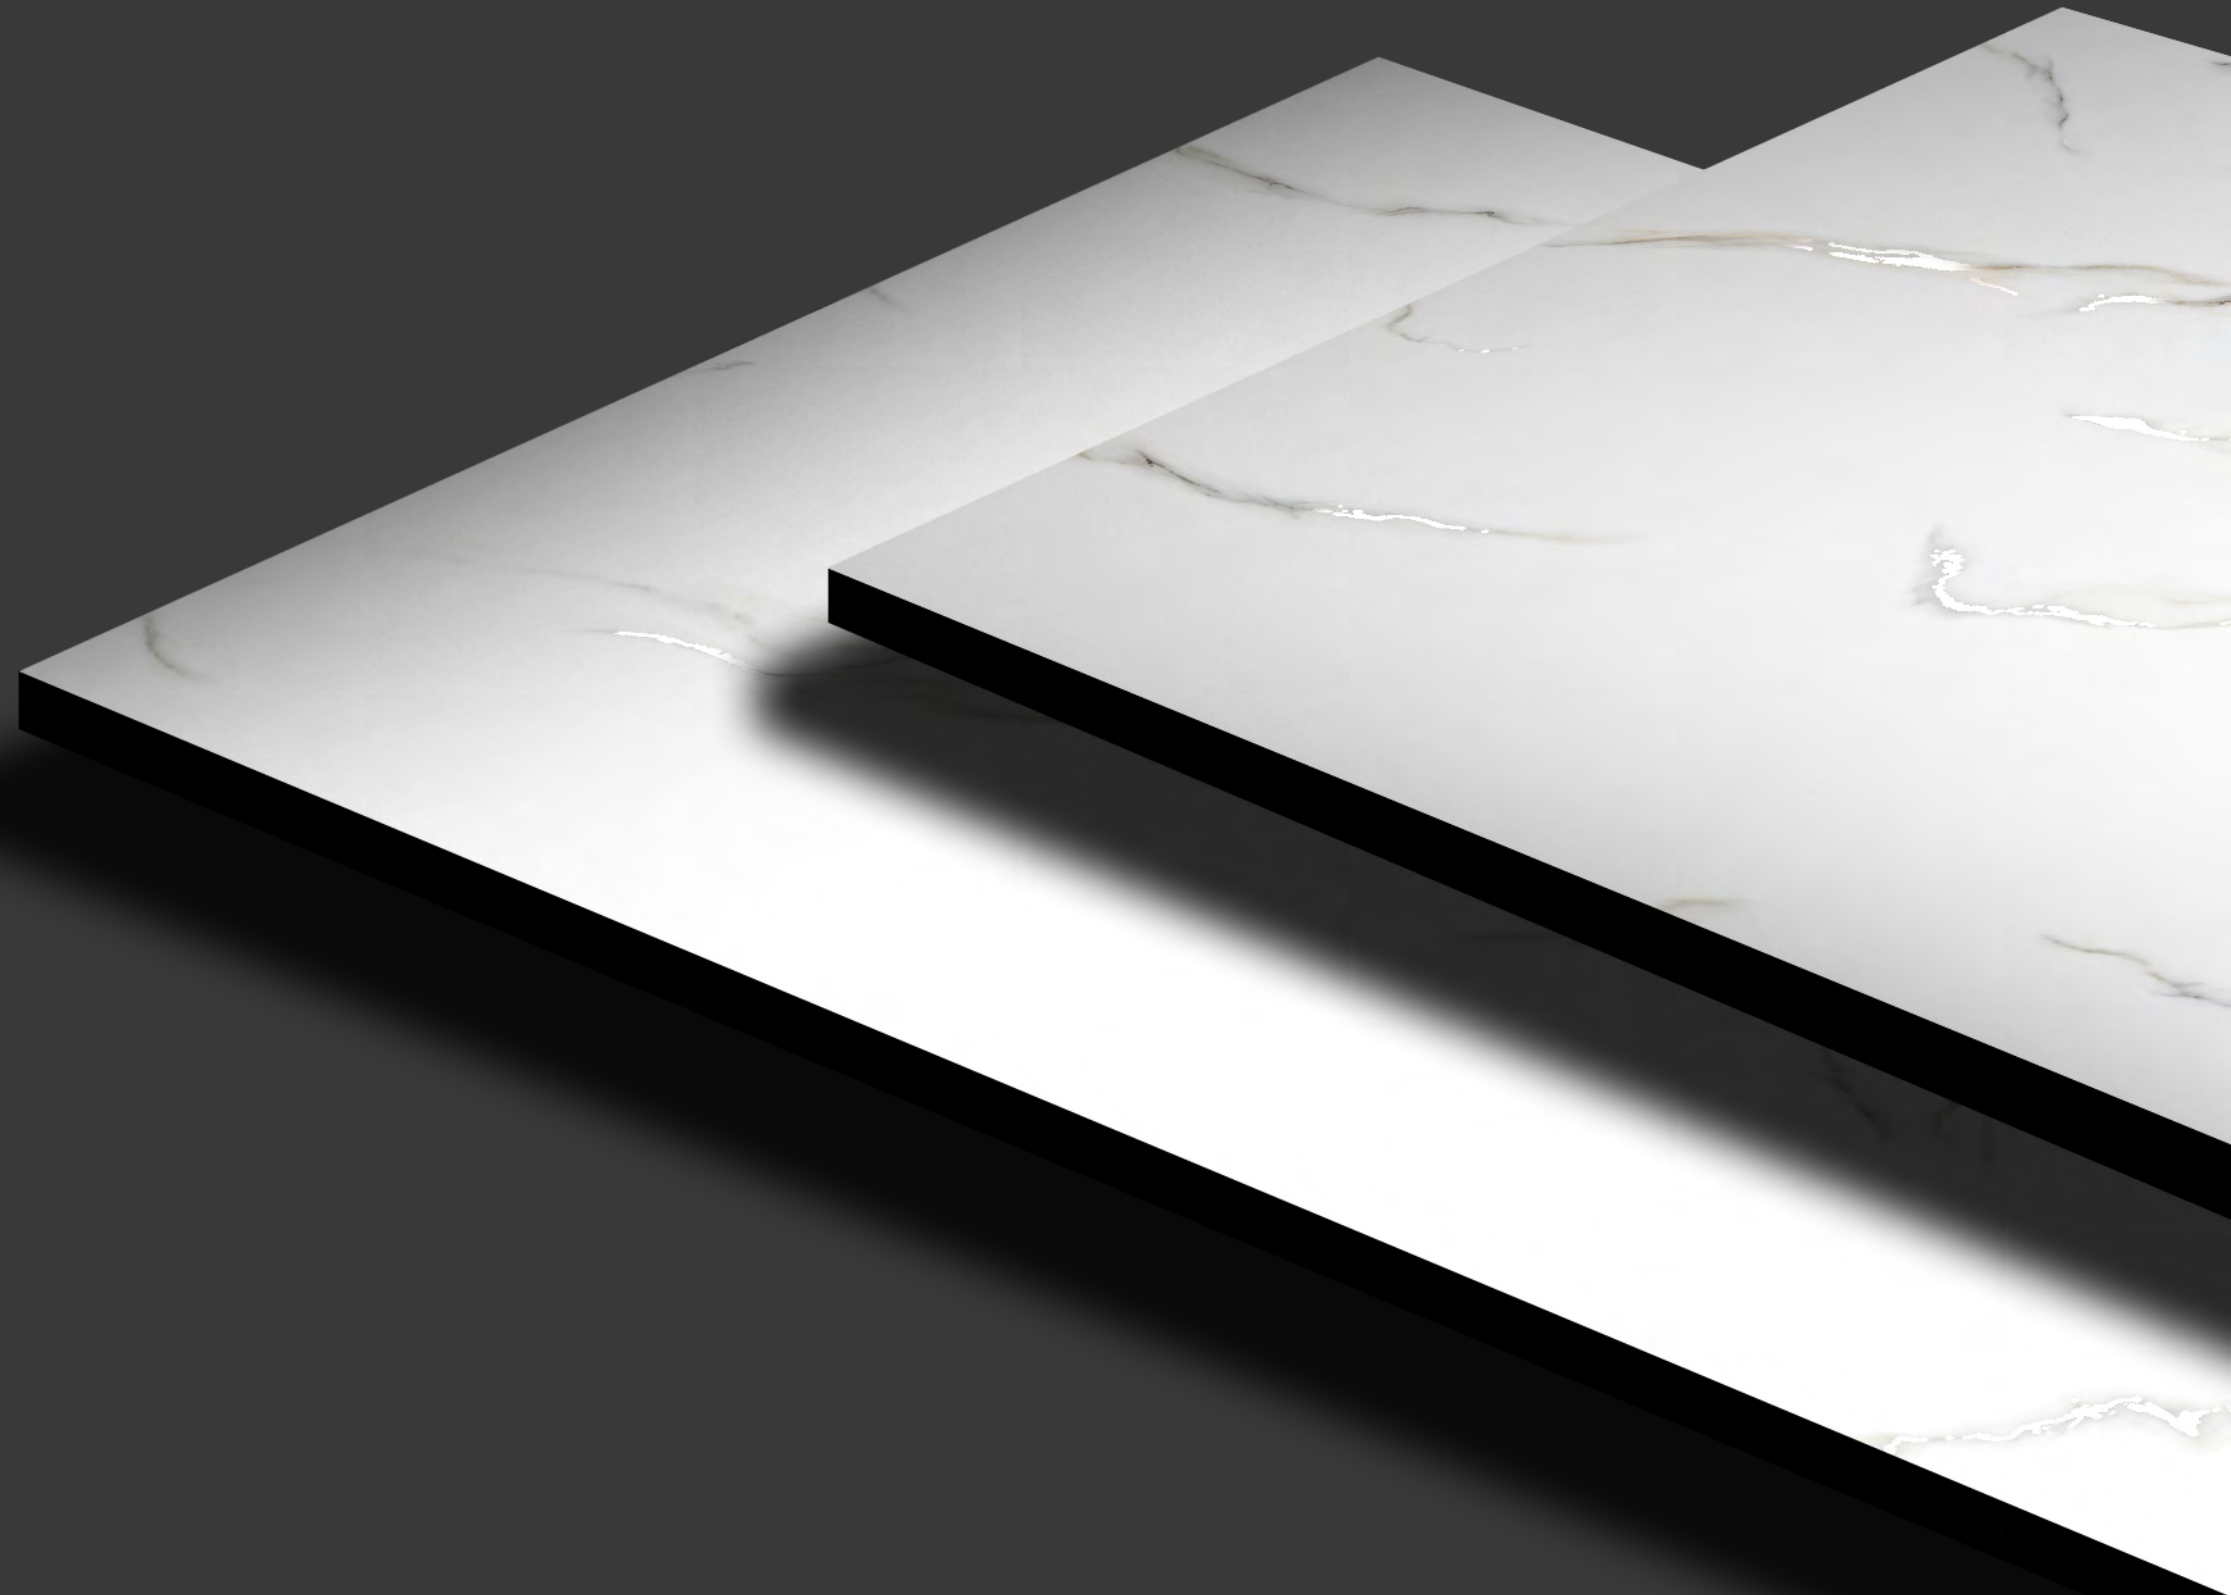

ENDLESS carving

COLLECTION

POST
STATURIO