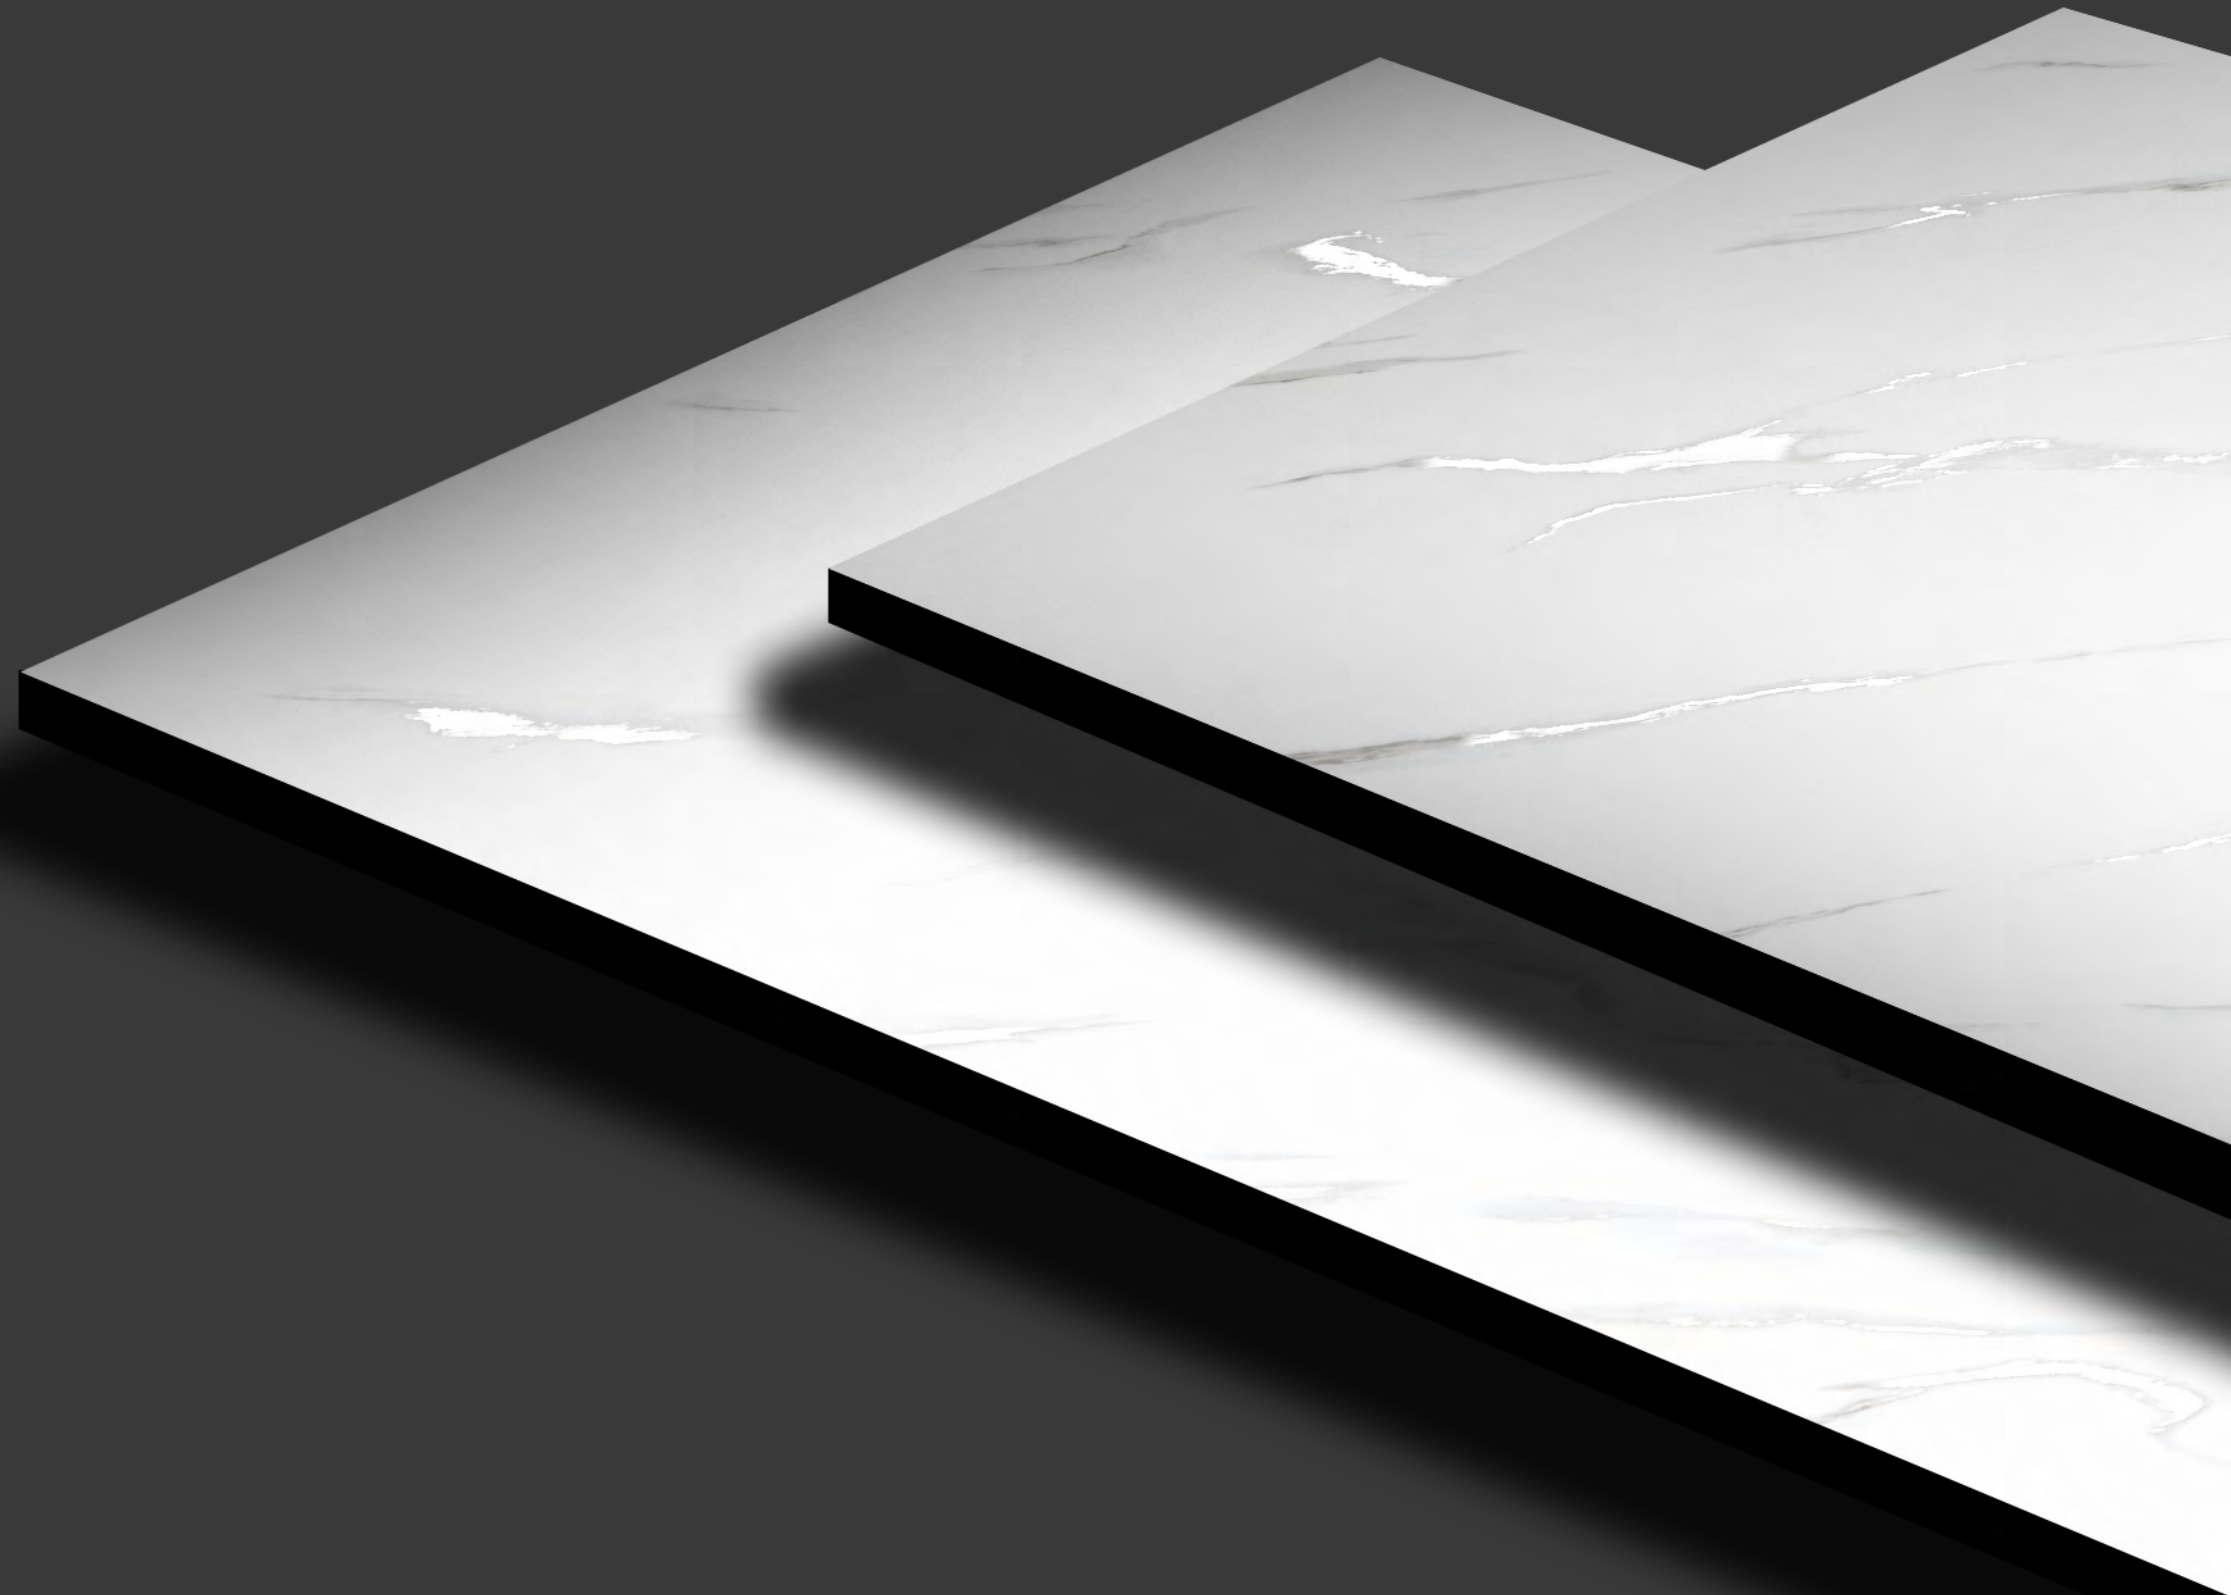

ENDLESS carving

COLLECTION

LAGOON
STATURIO