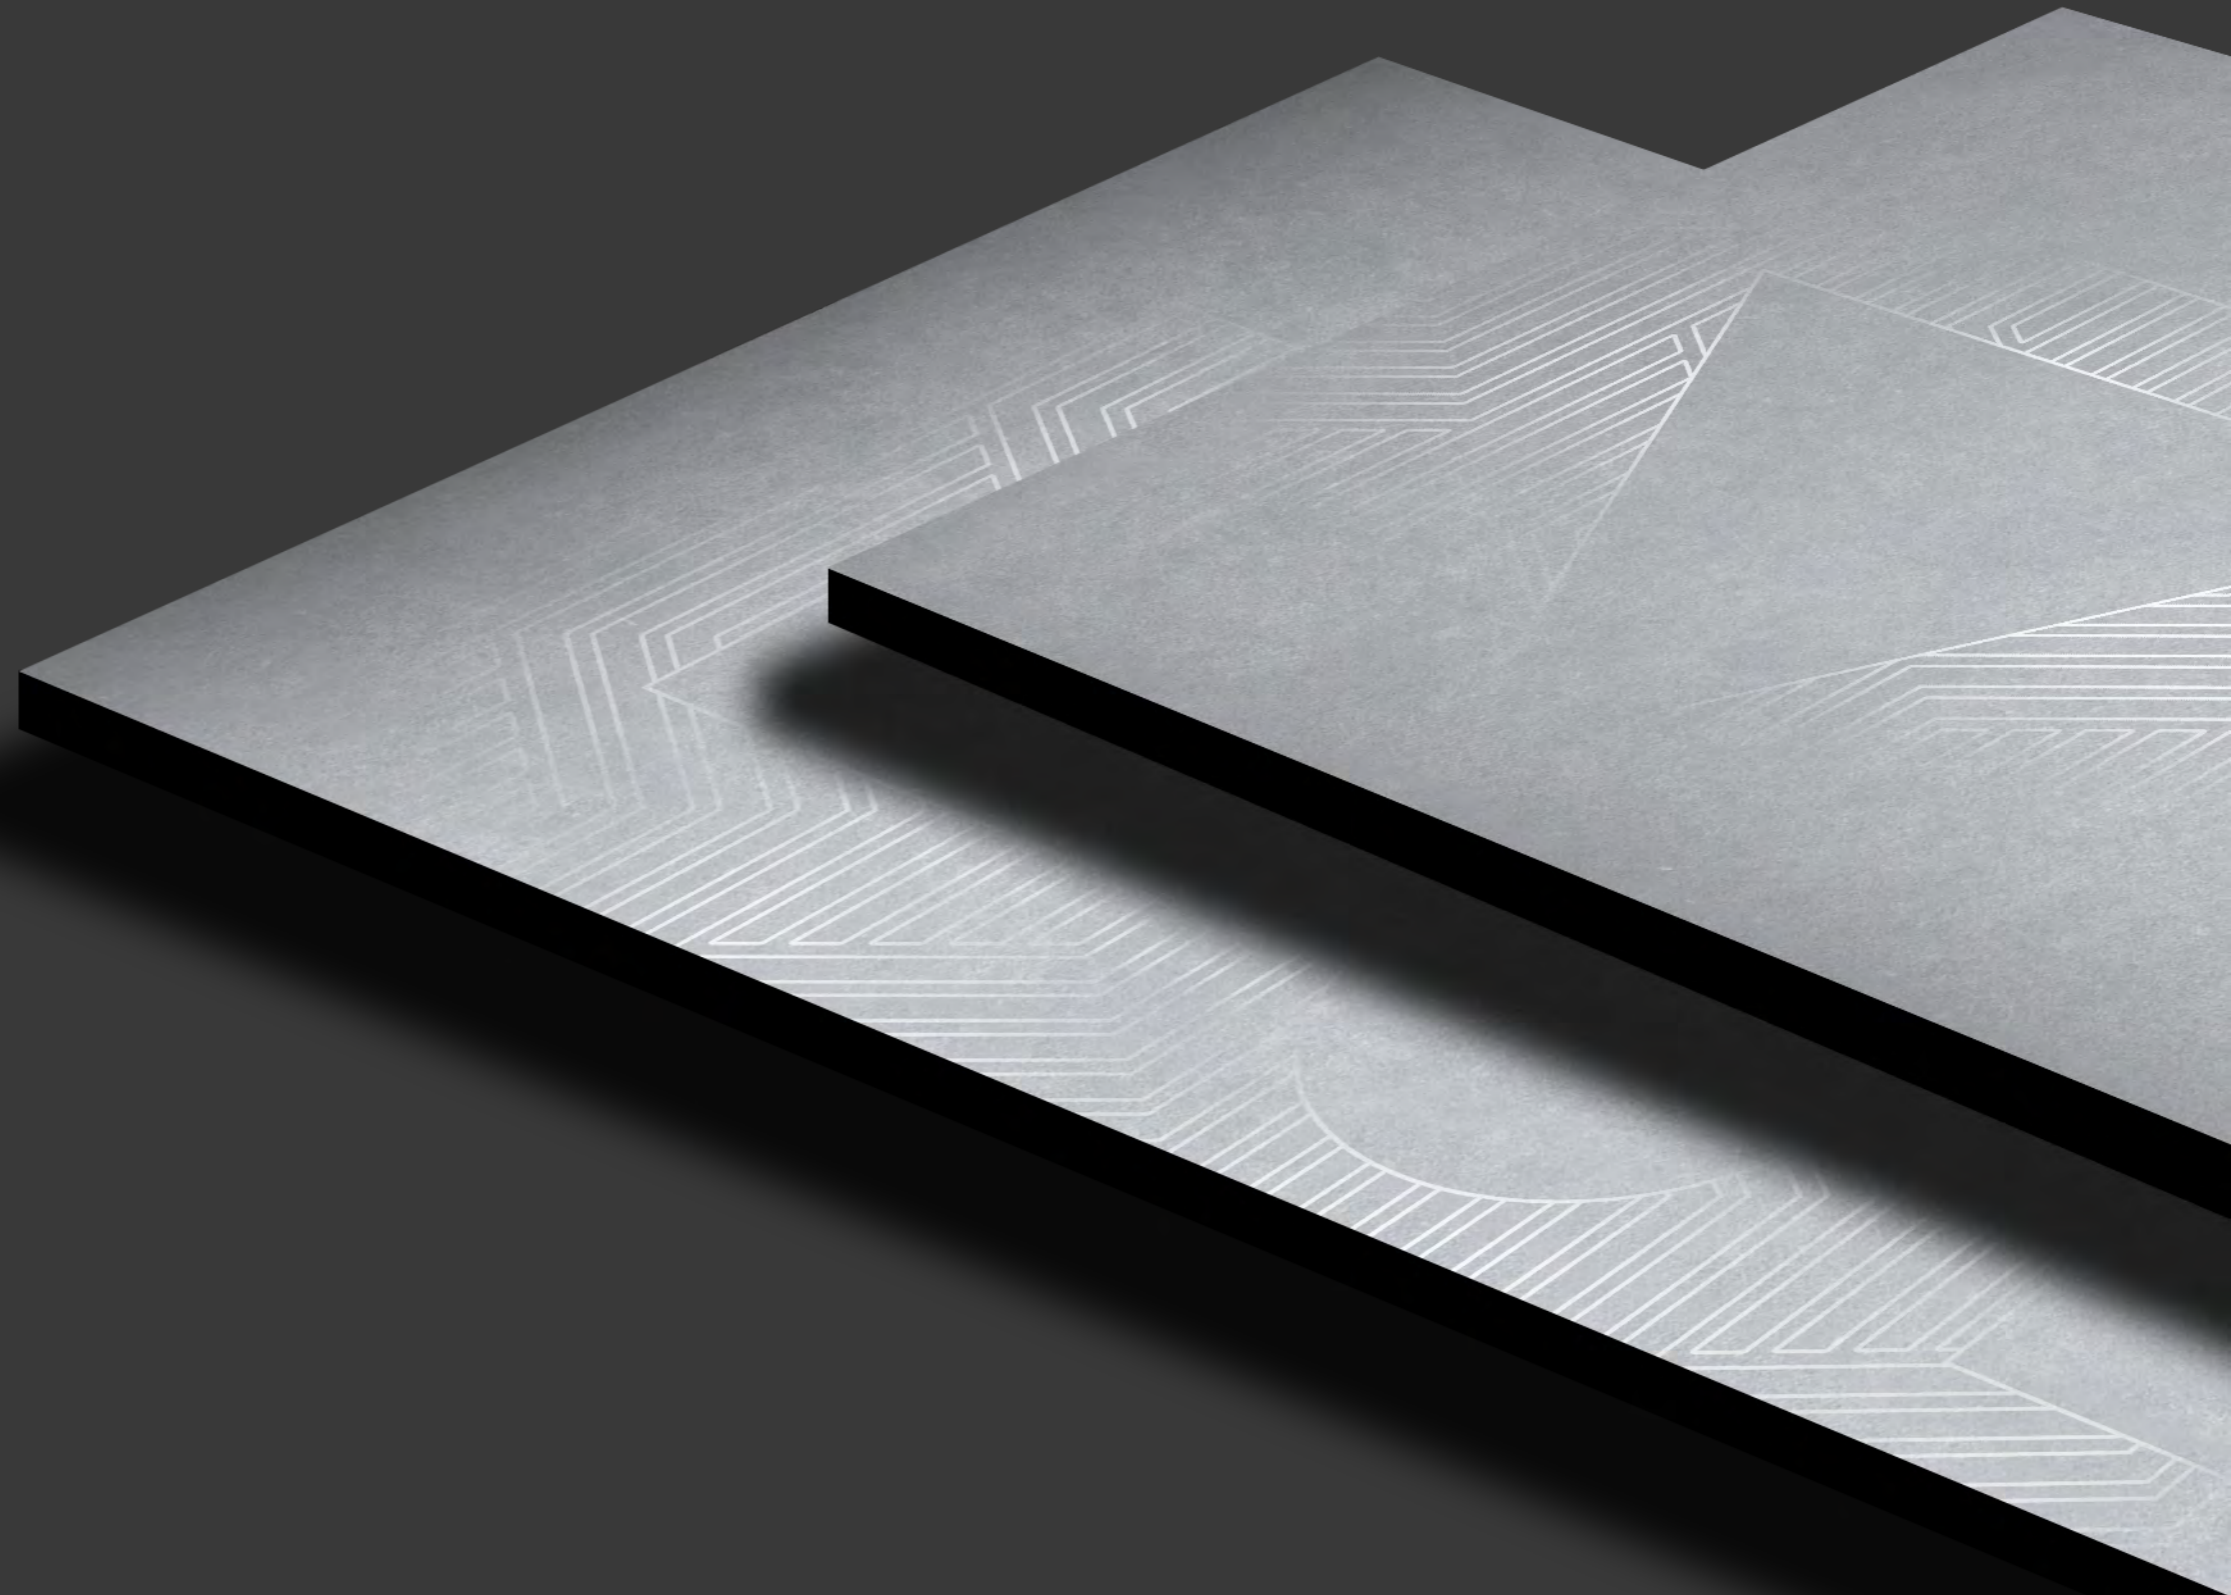

ENDLESS carving

COLLECTION

MONK
GREY