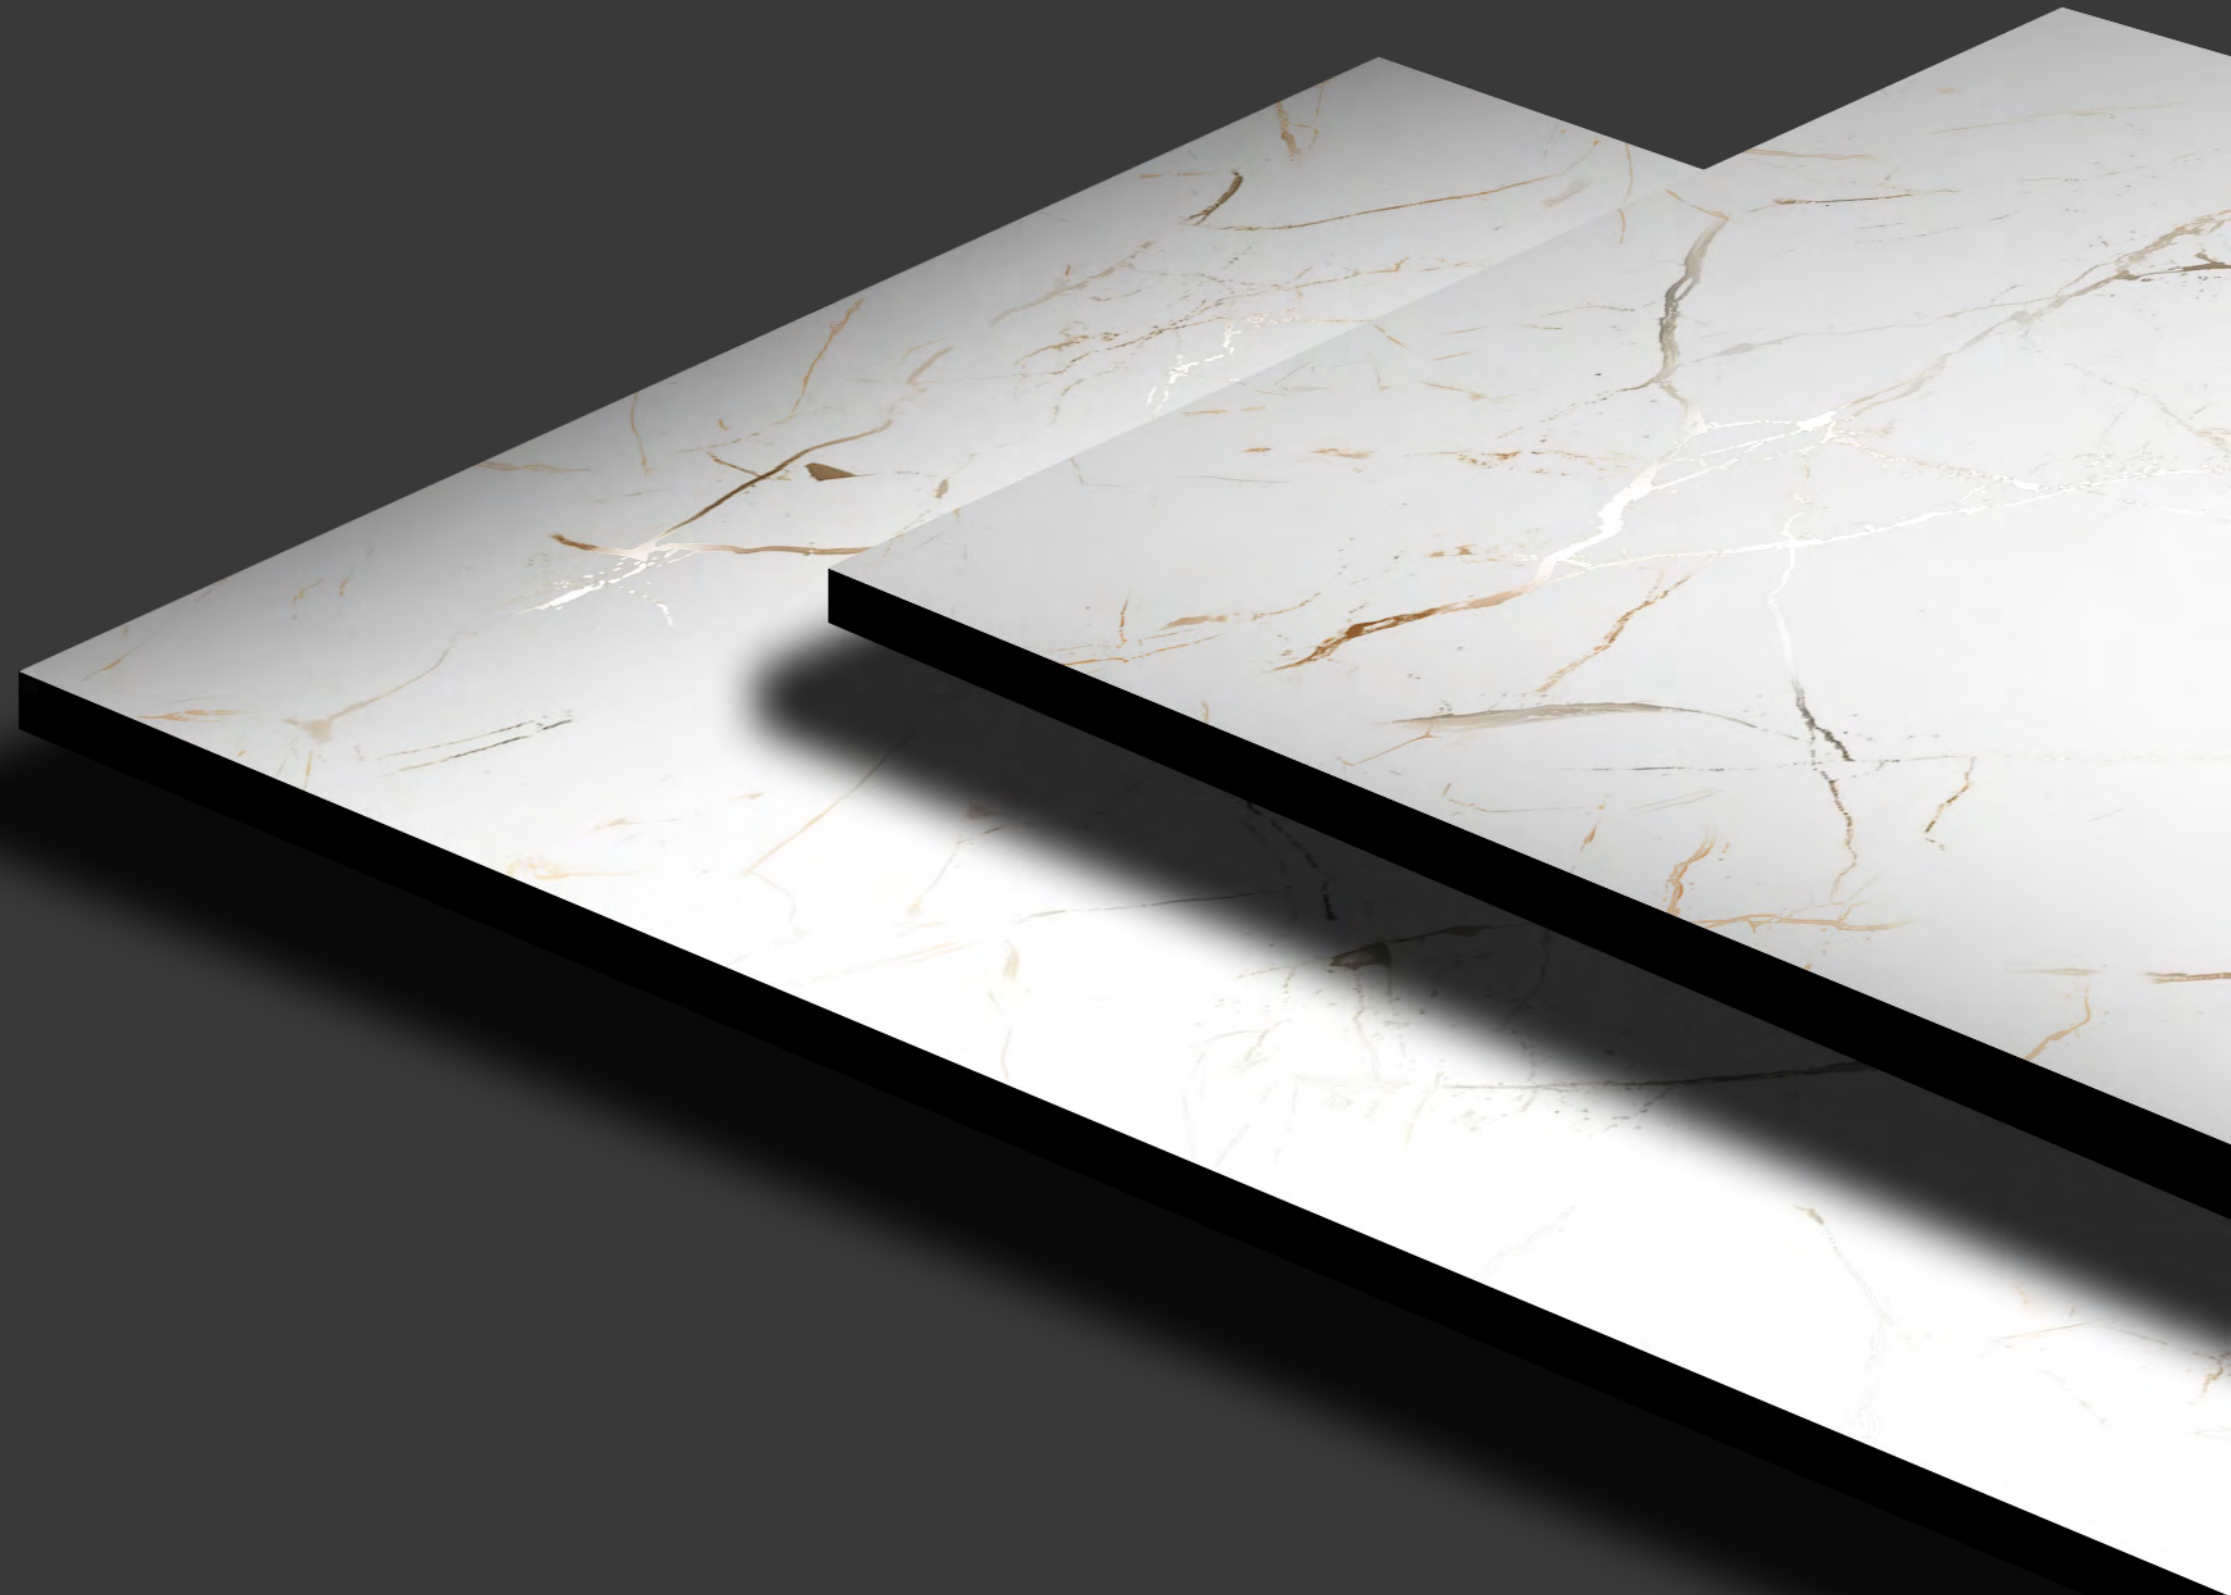

ENDLESS carving

COLLECTION

RAMADA
STATURIO