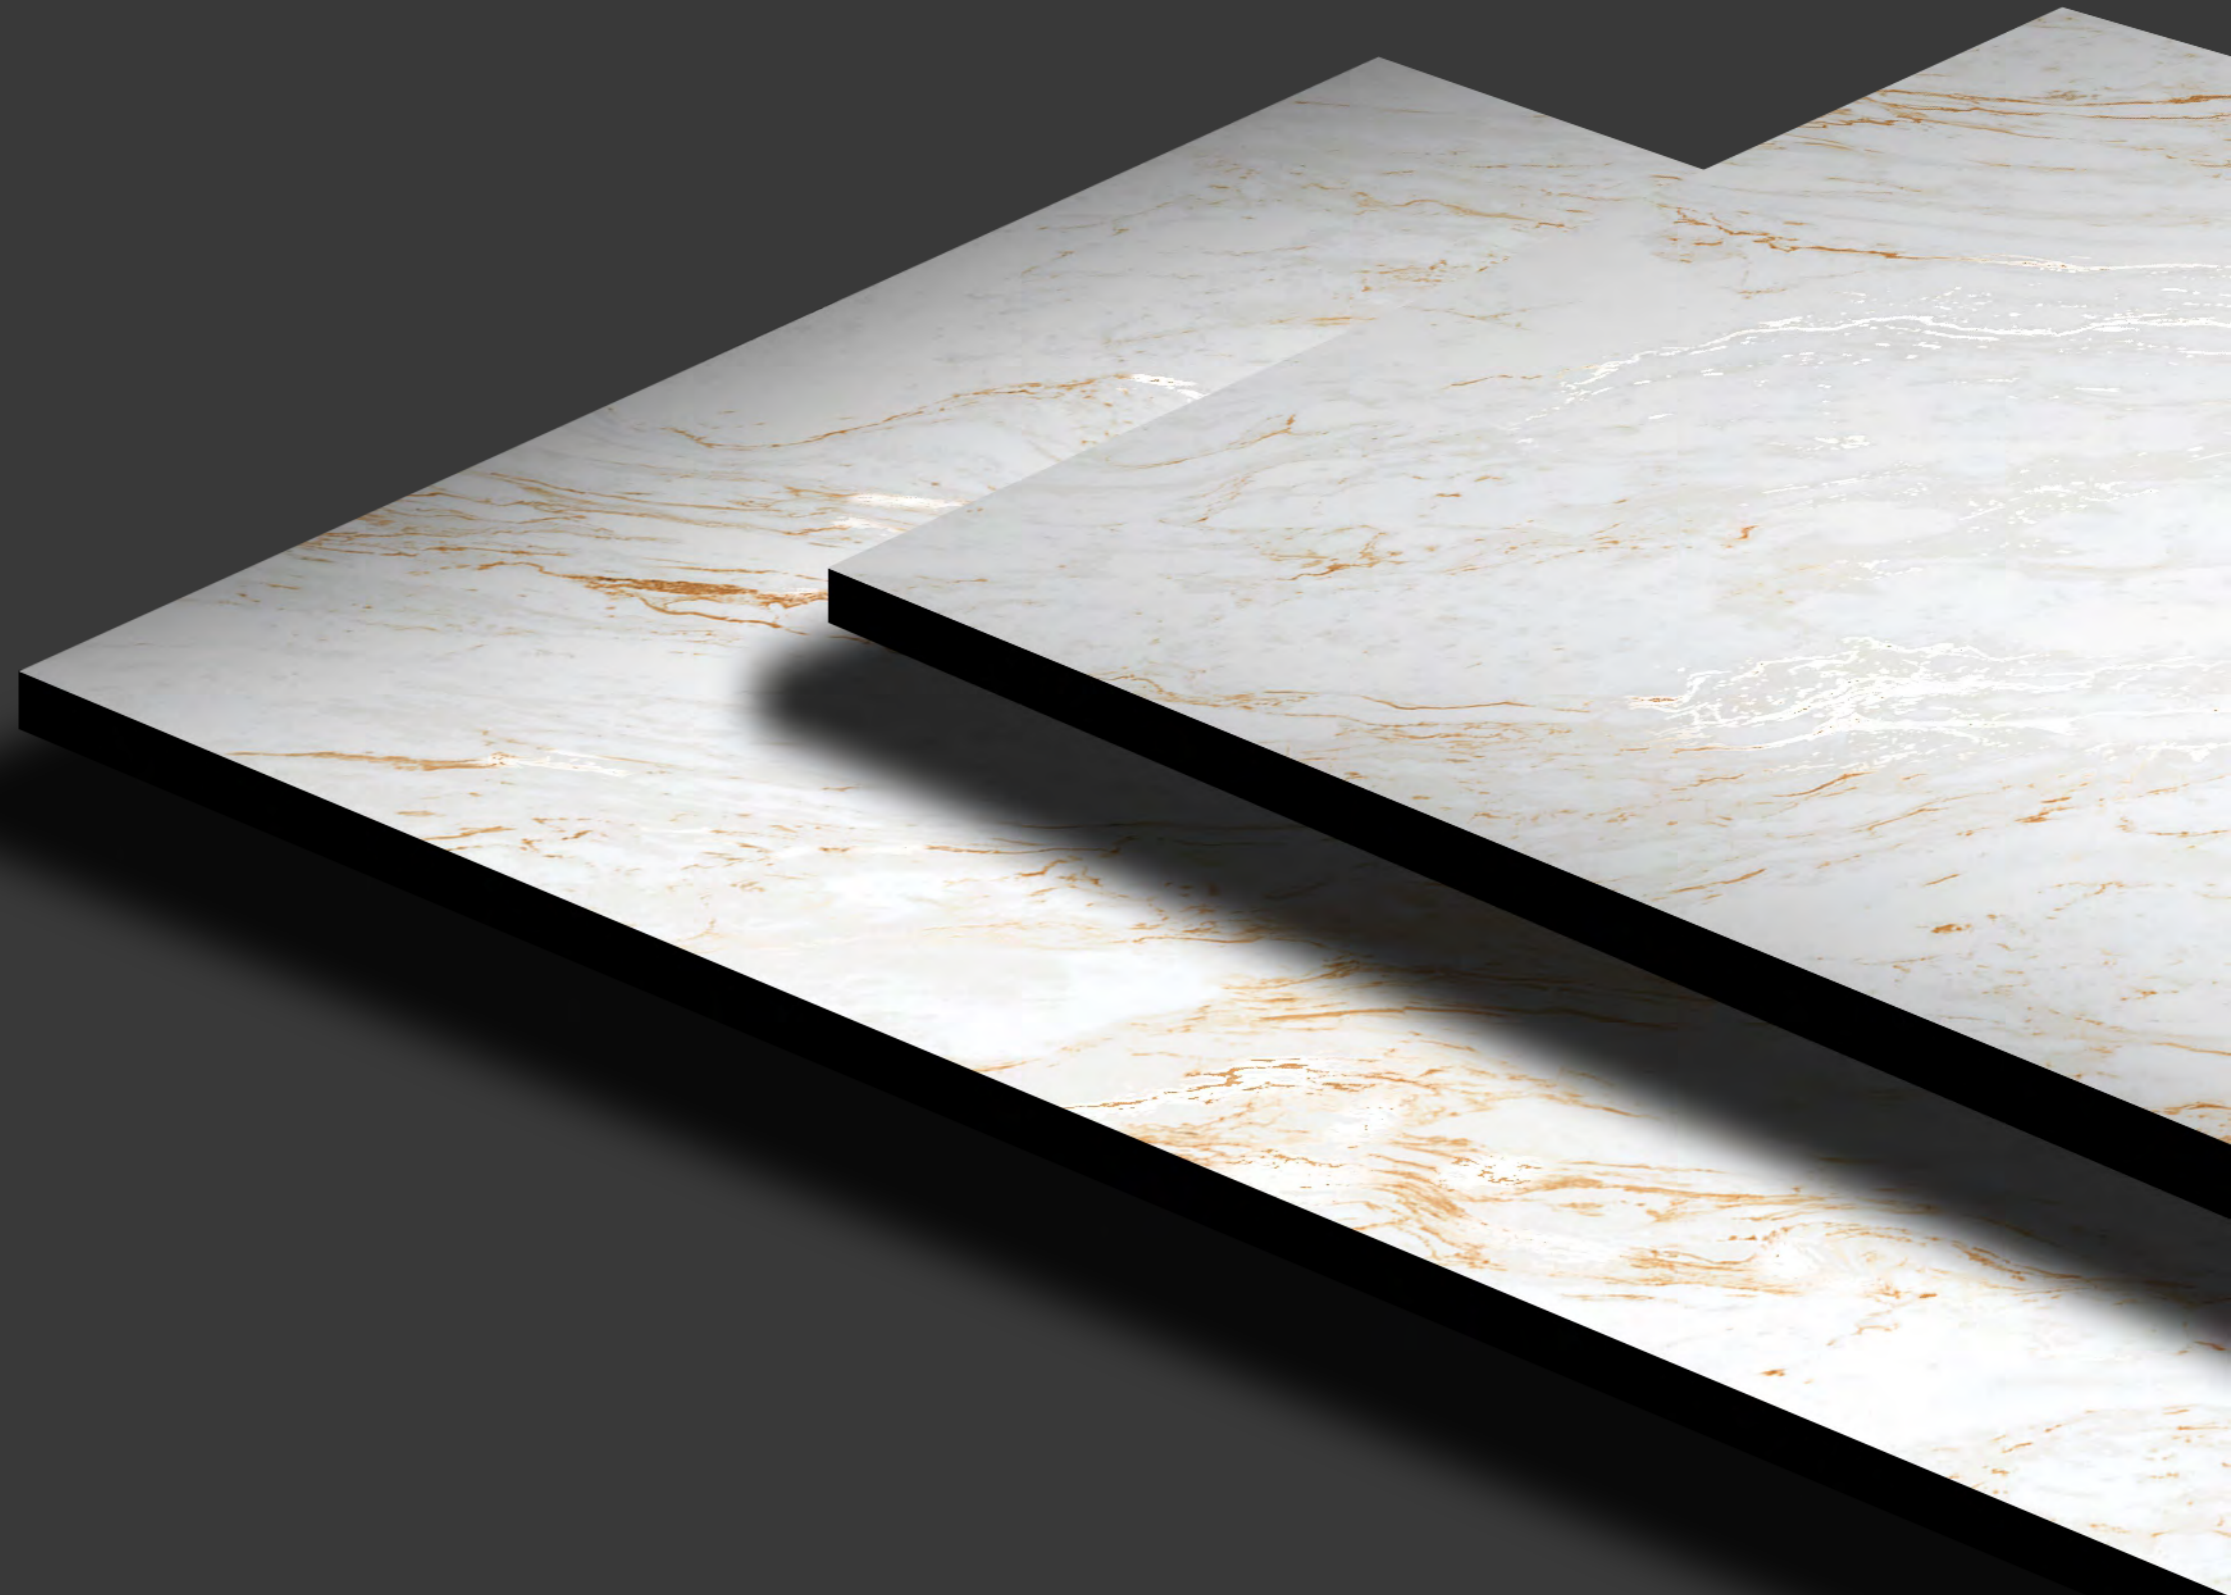

ENDLESS carving

COLLECTION

ROSSA
AURORA