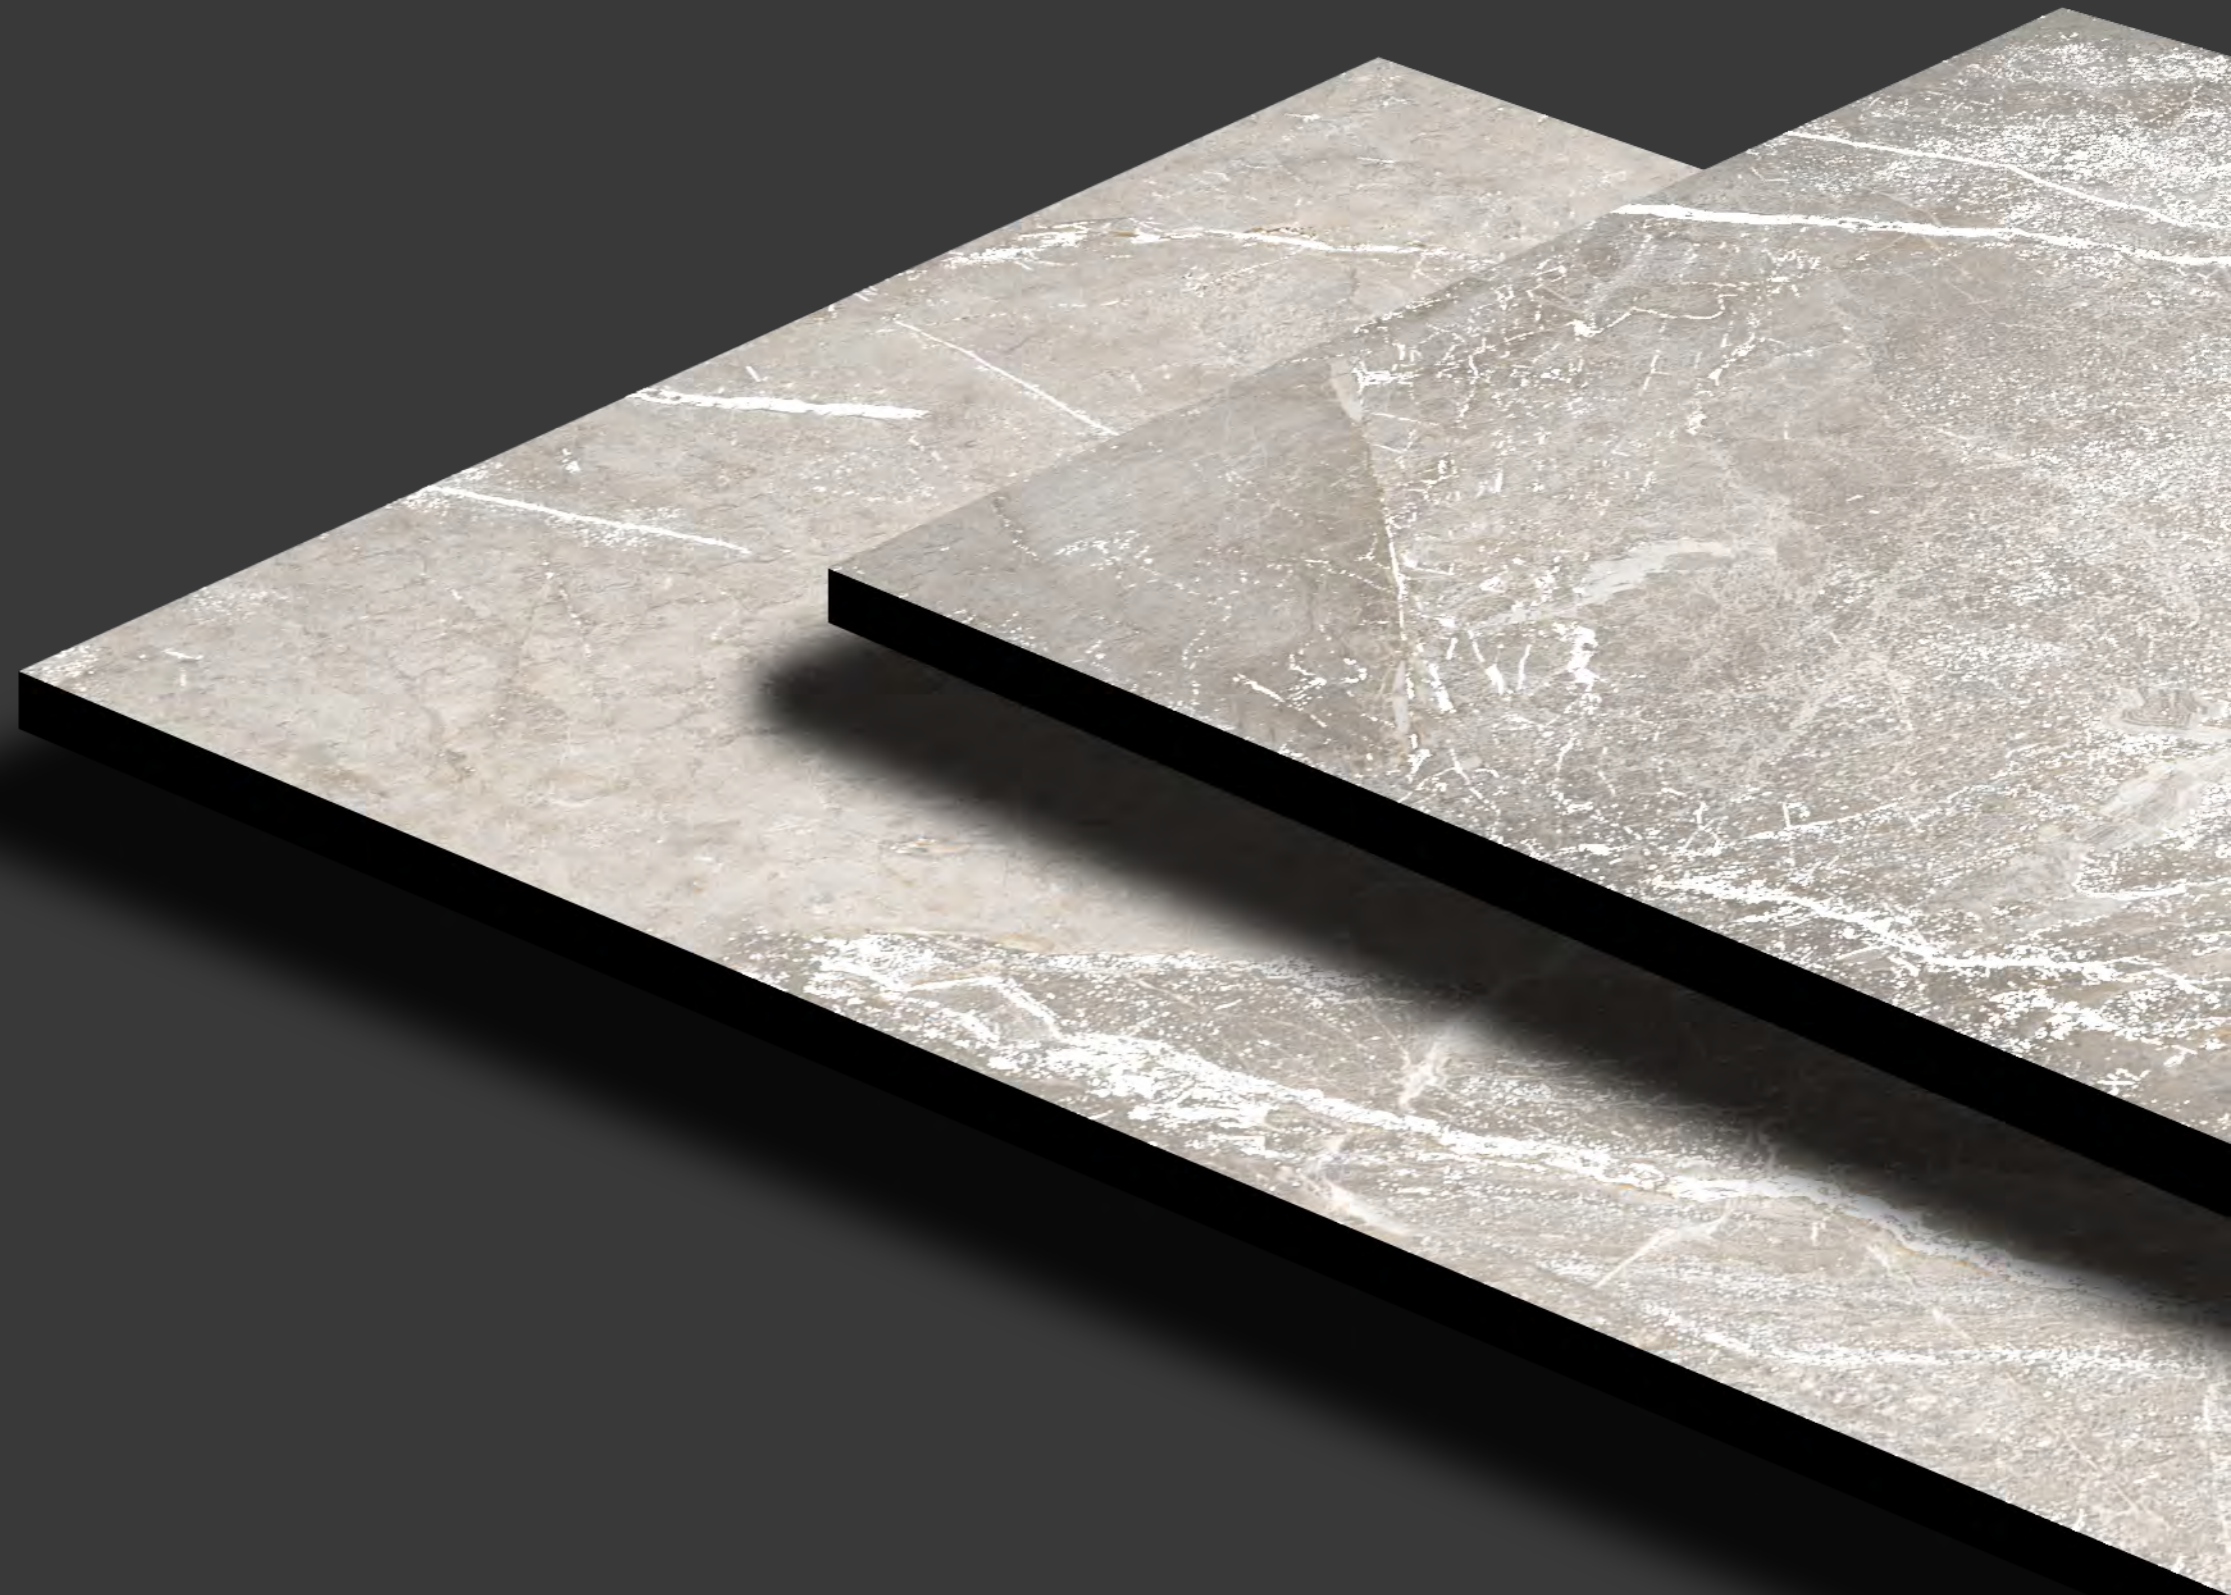

ENDLESS carving

COLLECTION

METROPOL
VERDE