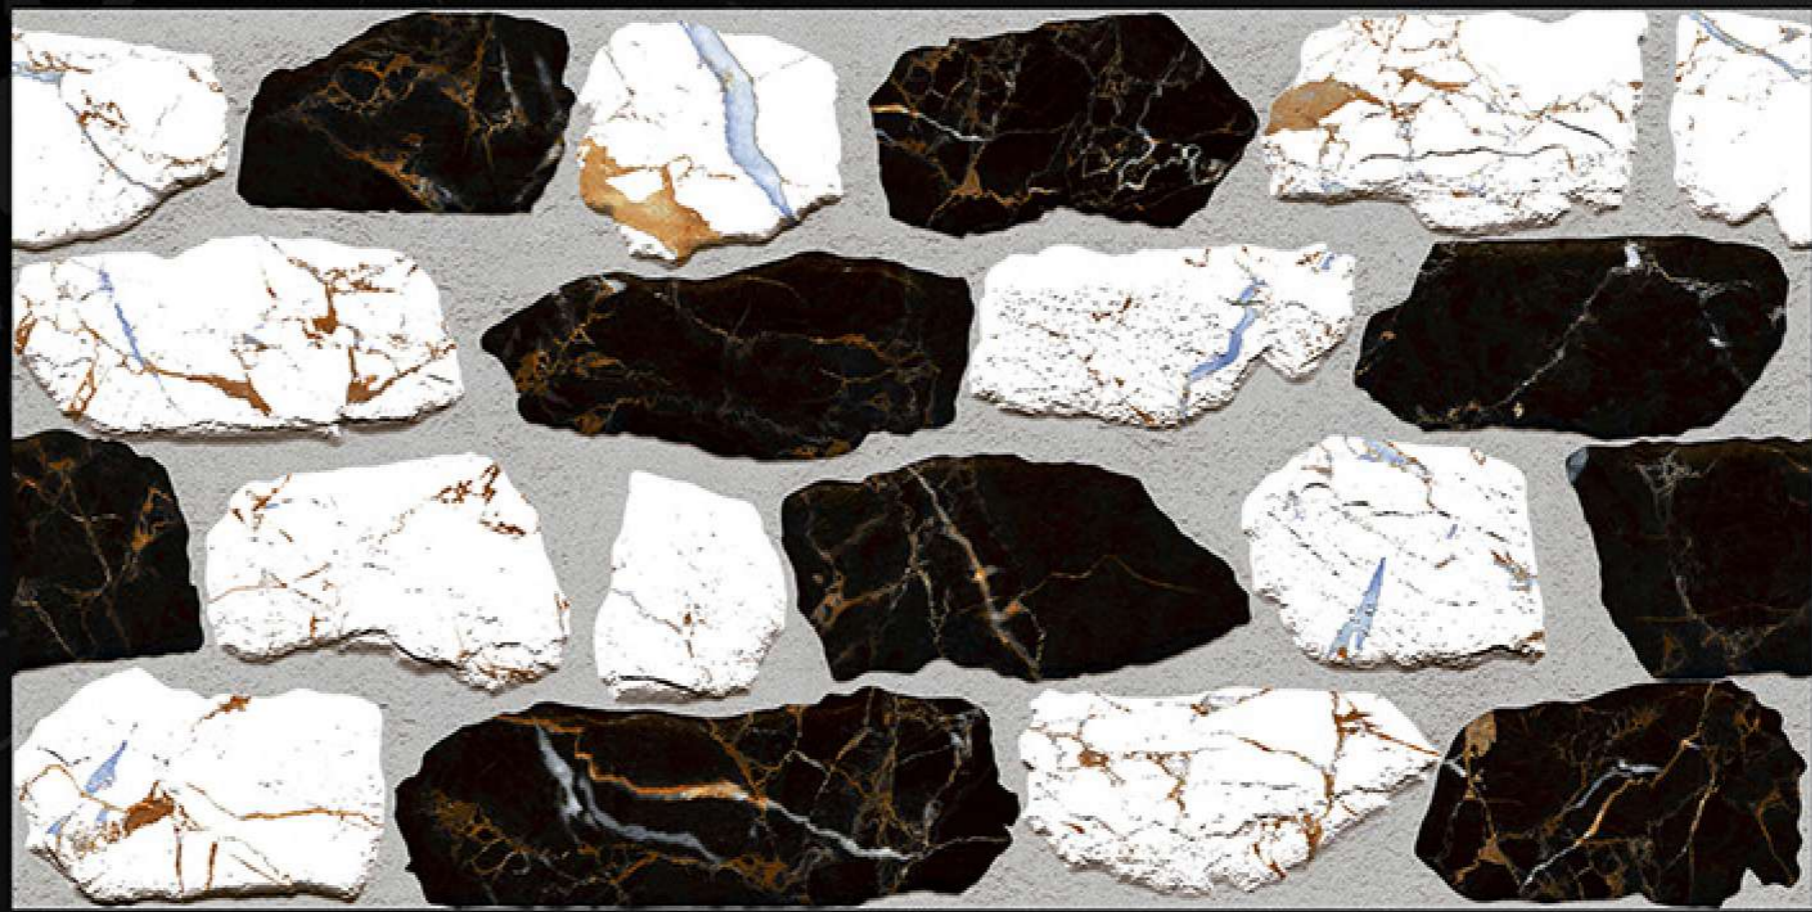

300 x 600 MM

TECHNO 583

TECHNO 592

ROCK STONE

HIGH - DEPTH ELEVATION

Simplicity Becomes Elegant

300 x 600 MM

TECHNO 587