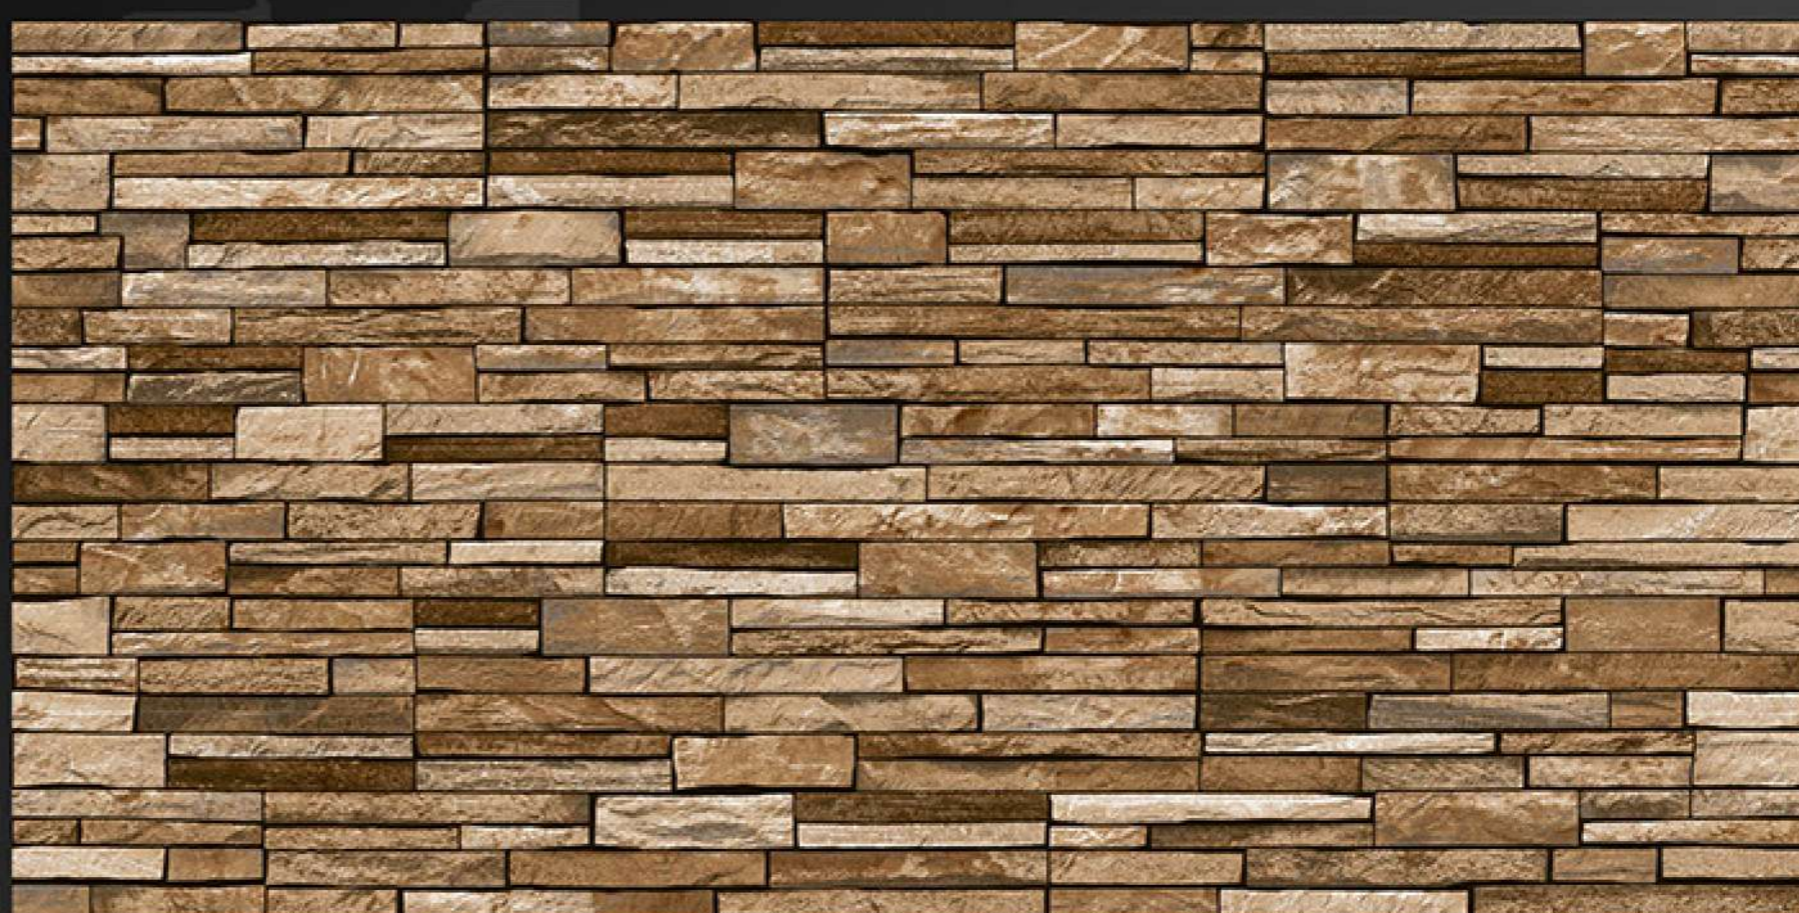

TECHNO 536

ROCK STONE

HIGH - DEPTH ELEVATION

Simplicity Becomes Elegant

300 x 600 MM

TECHNO 537

TECHNO 538

ROCK STONE