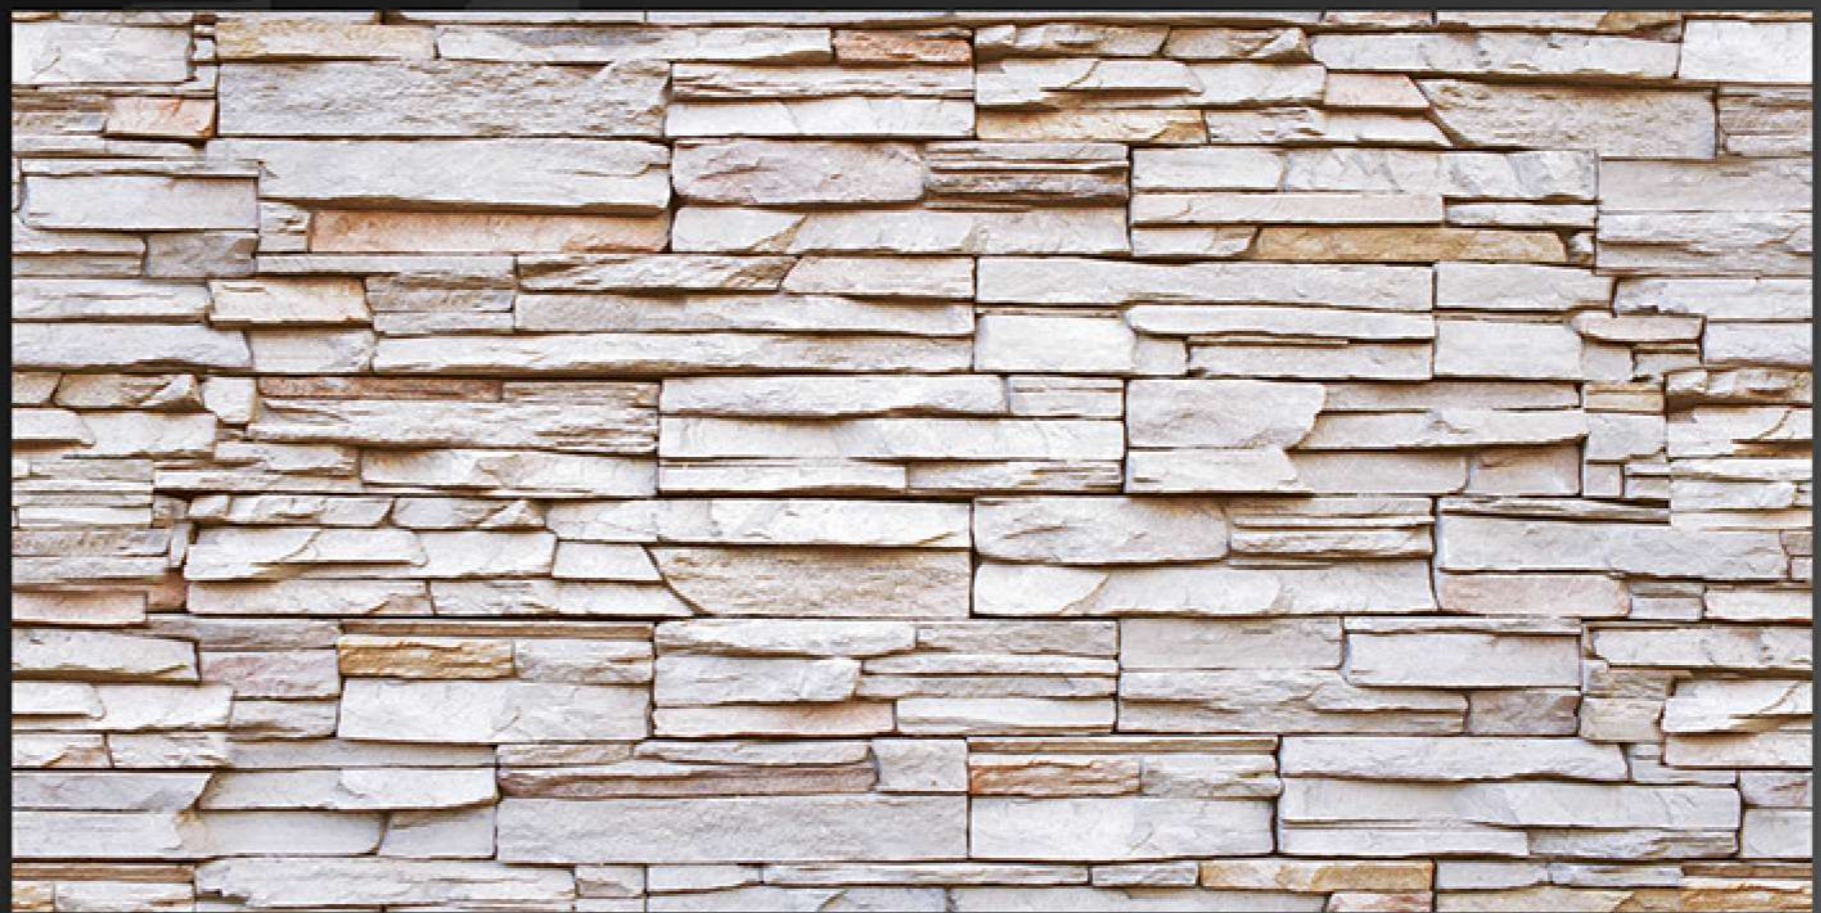

TECHNO 592

ROCK STONE

HIGH - DEPTH ELEVATION