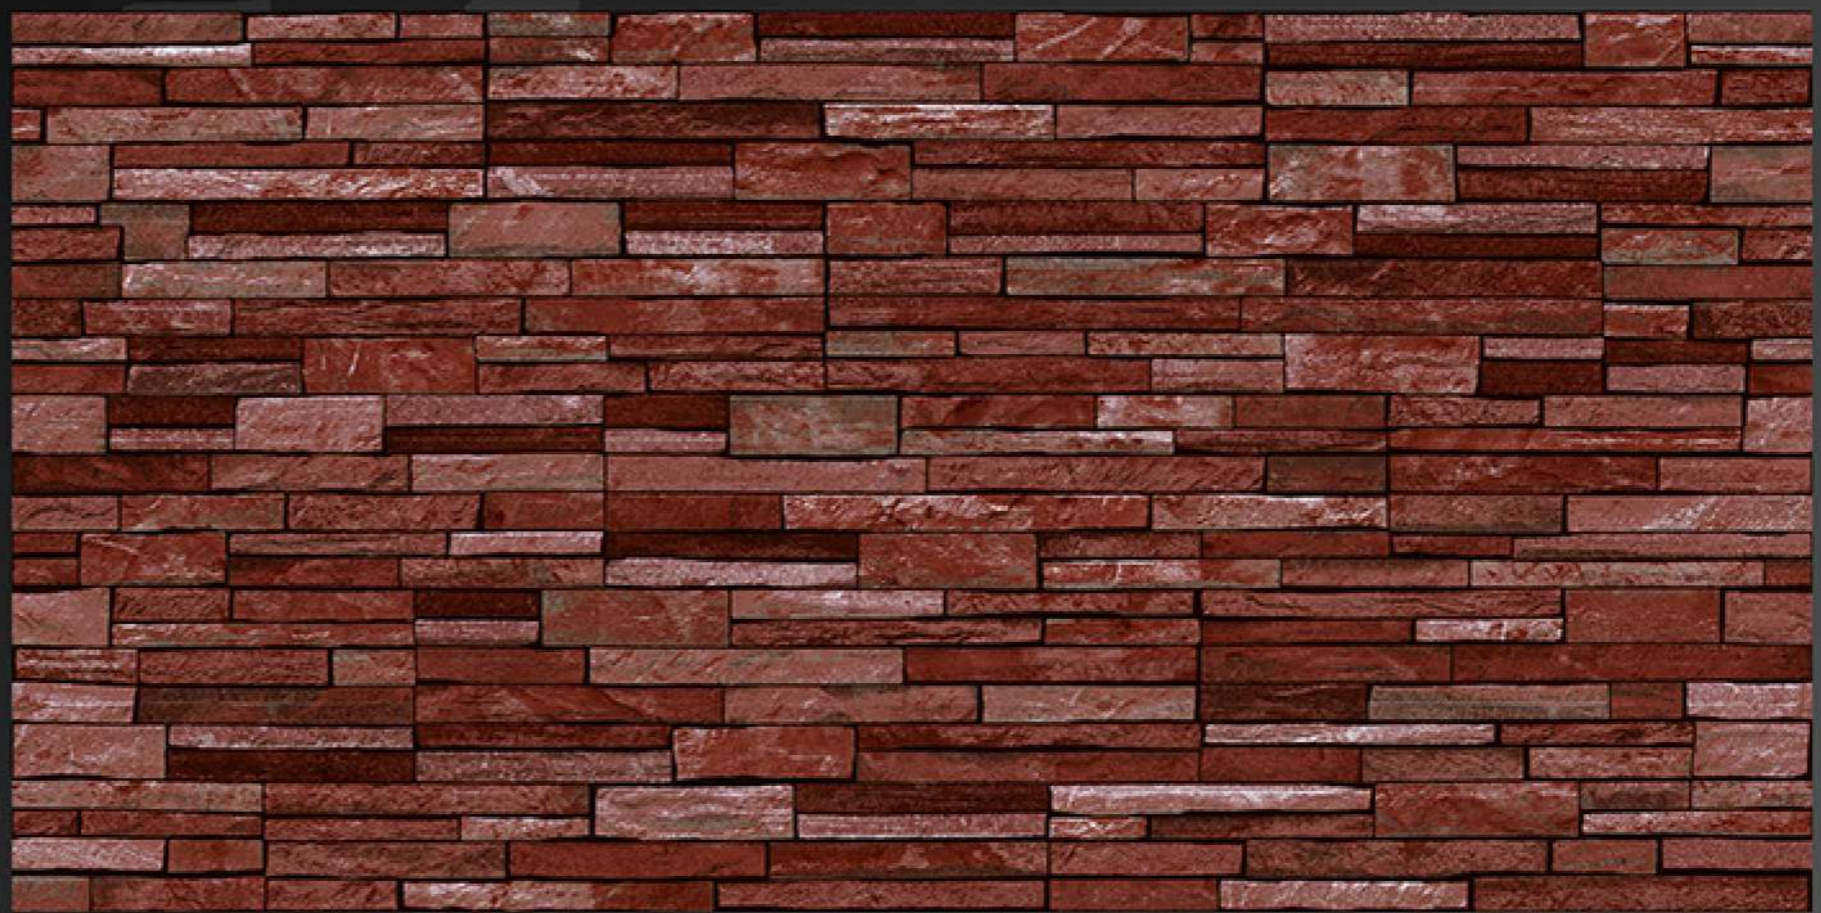

TECHNO 540

ROCK STONE

HIGH - DEPTH ELEVATION