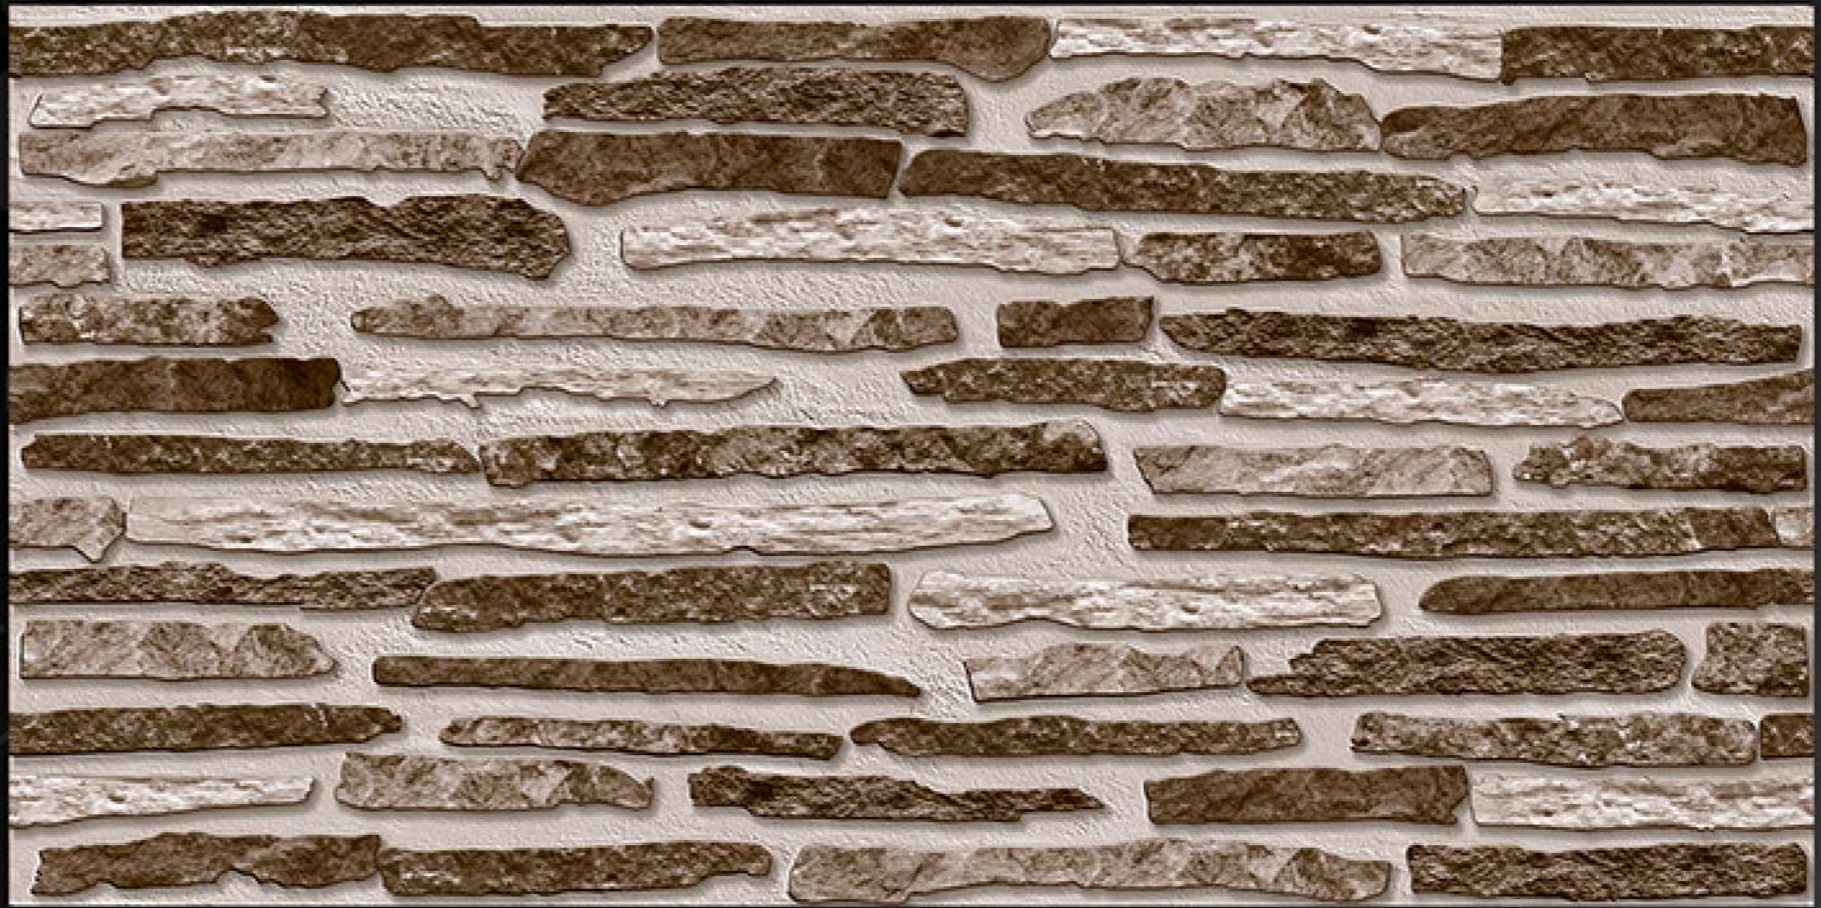

Simplicity Becomes Elegant

300 x 600 MM

TECHNO 593