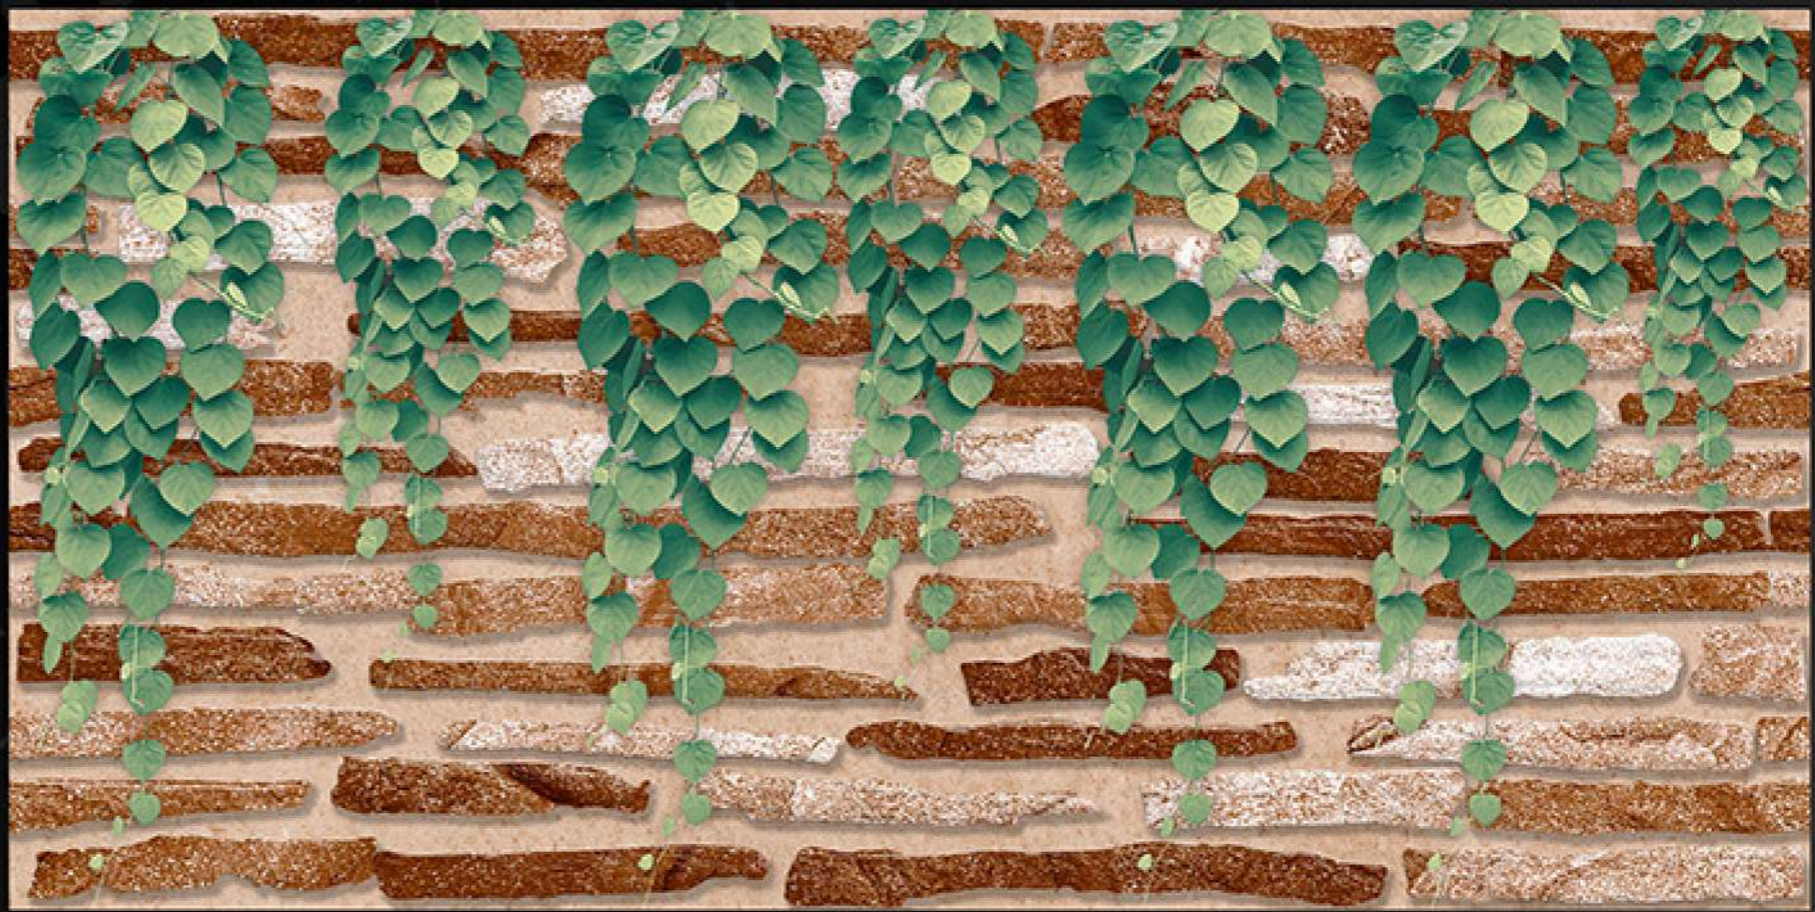

Simplicity Becomes Elegant

300 x 600 MM

TECHNO 599 A