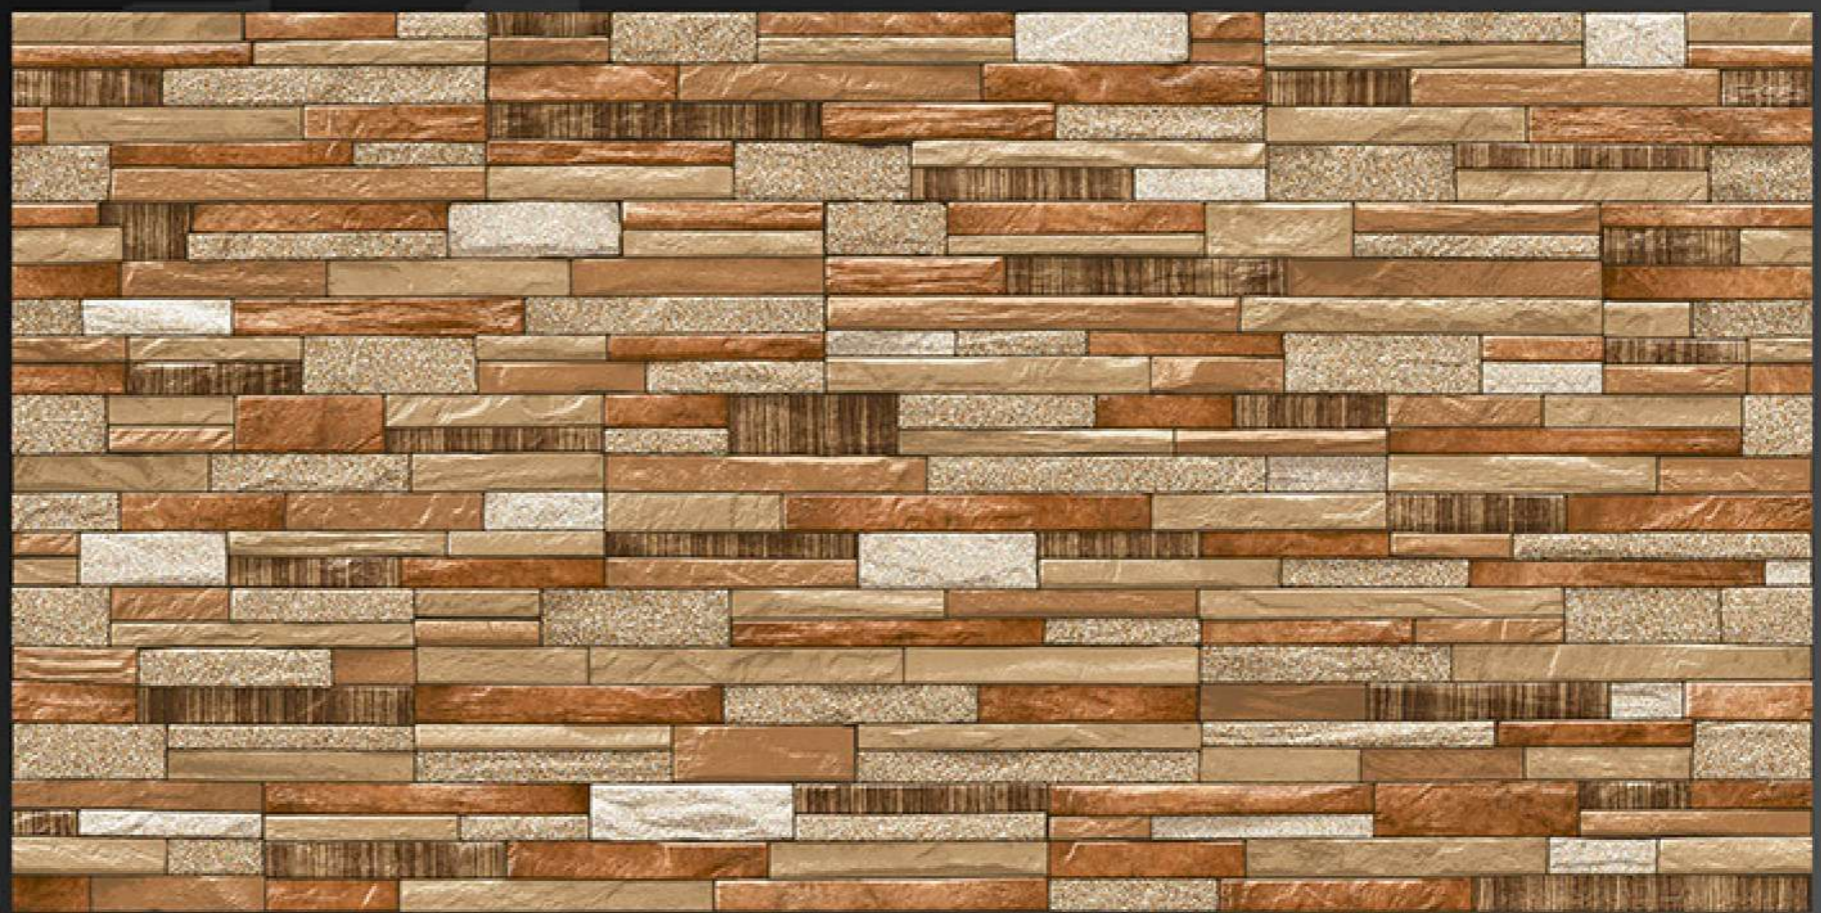

300 x 600 MM

TECHNO 533

TECHNO 534

ROCK STONE

HIGH - DEPTH ELEVATION

Simplicity Becomes Elegant

300 x 600 MM

TECHNO 535