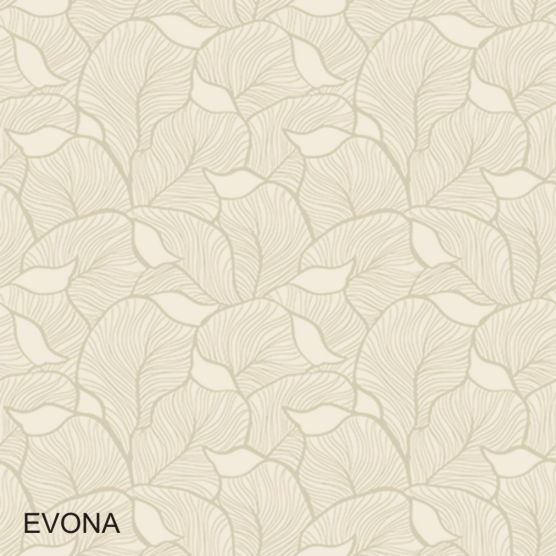

PRIMO

AQUA

SIENA

DESERT

DIANA

EVONA

LIVA

SEGNO

CROSSA

The image shows a close-up, vertical view of a light-colored wood grain. The grain is characterized by wavy, vertical lines that vary in intensity from a pale cream to a slightly darker tan, creating a natural, organic pattern. The texture appears smooth but with subtle variations in tone and line thickness, typical of a high-quality wood veneer or laminate.